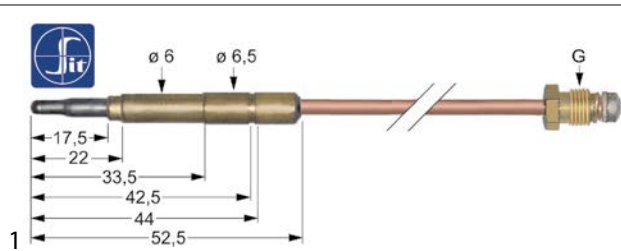

Part No.	107609	Ref. No.	17/99900649
description	thermocouple SIT M9x1 L 600mm plug connection ø6.0(6.5)mm		

gas burners

hob burners

producer-specific hob burners

CASTA

universal

Part No.	105425	Ref. No.	68/5080001 700017
description	air mixing sleeve		

accessories for 105425

	Part No.	100792	Ref. No.	700416
gas injector thread M10x1 WS 11 bore ø 1.35mm LPG gas pressure 50mbar				
	Part No.	100793	Ref. No.	700316
gas injector thread M10x1 WS 11 bore ø 1.5mm				
	Part No.	100794	Ref. No.	700016
gas injector thread M10x1 WS 11 bore ø 2.35mm natural gas gas pressure 20mbar				
	Part No.	100795	Ref. No.	700116 700216
gas injector thread M10x1 WS 11 bore ø 2.6mm natural gas gas pressure 20mbar				
	Part No.	102772	Ref. No.	700116
gas injector thread M10x1 WS 11 bore ø 2.5mm				

	Part No.	105423	Ref. No.	04/99900109 04/99900109 + 14/99700021 40/99900109 700020
round burner C ø 175mm 9.5kW pipe connection ø 31mm				
	Part No.	105424	Ref. No.	04/99900309 700019
venturi gas burner				
	Part No.	105426	Ref. No.	13/99901039 700015
nozzle holder nozzle mounting M10x1 tube ø 10mm gas inlet M16x1.5 gas outlet M14x1				

	Part No.	105426	Ref. No.	13/99901039 700015
nozzle holder nozzle mounting M10x1 tube ø 10mm gas inlet M16x1.5 gas outlet M14x1				
accessories for	105426			

	Part No.	100792	Ref. No.	700416
gas injector thread M10x1 WS 11 bore ø 1.35mm LPG gas pressure 50mbar				
	Part No.	100793	Ref. No.	700316
gas injector thread M10x1 WS 11 bore ø 1.5mm				
	Part No.	100794	Ref. No.	700016
gas injector thread M10x1 WS 11 bore ø 2.35mm natural gas gas pressure 20mbar				
	Part No.	100795	Ref. No.	700116 700216
gas injector thread M10x1 WS 11 bore ø 2.6mm natural gas gas pressure 20mbar				
	Part No.	101278	Ref. No.	14/99900049
olive for pipe ø 10mm Qty 1 pcs				
	Part No.	101300	Ref. No.	13/10030019 700008
union nut thread M16x1.5 tube ø 10mm				
	Part No.	102772	Ref. No.	700116
gas injector thread M10x1 WS 11 bore ø 2.5mm				
	Part No.	105423	Ref. No.	04/99900109 04/99900109 + 14/99700021 40/99900109 700020
round burner C ø 175mm 9.5kW pipe connection ø 31mm				
	Part No.	105424	Ref. No.	04/99900309 700019
venturi gas burner				
	Part No.	105425	Ref. No.	68/5080001 700017
air mixing sleeve				

1 gas components