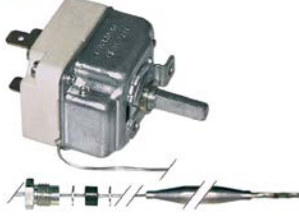

📘 fb.com/gastroparts.global

GASTROPARTS.COM

thermostats

control and safety thermostats

EGO

control thermostats

55.10/19_series

Part No.	390046	Ref. No.	08/99900129
description	thermostat t.max. 190°C temperature range 104-190°C 1-pole 1NO 16A probe ø 6mm probe L 133mm capillary pipe 870mm capillary pipe isolatedmm gland nut M9x1 shaft ø 6x4.6mm shaft L 23mm shaft position lower rotation 270° probe material SS		