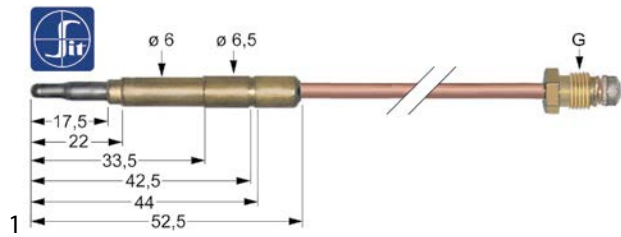

thermocouples

plug-in thermocouples

plug-in thermocouples standard

with barrel socket ø6(6.5)mm

thermocouples SIT

Part No.	107613	Ref. No.	700010 770024
description	thermocouple SIT M9x1 L 1200mm plug connection ø6.0(6.5)mm