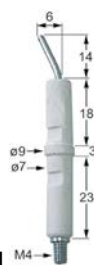

	1		
Part No.	106906	Ref. No.	770025
description	pilot burner SIT type 100 series 3 flames nozzle ø 0.2mm gas connection 6mm		
spare parts for	106906		
	Part No.	100245	Ref. No. 700012
	pilot burner nozzle LPG code 20 bore ø 0.2mm Qty 1 pcs thread M8x0.75		
	Part No.	100855	Ref. No. —
	pilot burner bracket triple		
	Part No.	100885	Ref. No. —
	air mixing sleeve for pilot burner Qty 1 pcs		
	Part No.	100916	Ref. No. —
	compression spring for pilot burner Qty 1 pcs		
	Part No.	100917	Ref. No. —
	gasket for pilot burner Qty 1 pcs aluminium		
	Part No.	100918	Ref. No. —
	screw for pilot burner		
	Part No.	107162	Ref. No. —
	pilot burner cap SIT 3 flames Hmm Lmm Qty 1 pcs		
	Part No.	107701	Ref. No. —
	pilot burner bottom part SIT 100 series nozzle ø 0.2mm		
accessories for	106906		
	Part No.	100245	Ref. No. 700012
	pilot burner nozzle LPG code 20 bore ø 0.2mm Qty 1 pcs thread M8x0.75		
	Part No.	100246	Ref. No. —
	pilot burner nozzle natural gas bore ø 0.35mm Qty 1 pcs thread M8x0.75		

Table continues overleaf

accessories for		106906	
Part No.		Ref. No.	
	100904	—	locking screw M10x1 for pipe ø 4mm Qty 1 pcs
	100905	—	locking screw M10x1 for pipe ø 6mm Qty 1 pcs
	102110	—	pilot tube copper pipe ø 4mm thickness 1mm L 3000mm
	102111	—	pilot tube copper pipe ø 6mm thickness 1mm L 3000mm
	107171	—	pilot burner nozzle SIT natural/liquid gas bore ø 0.25mm Qty 1 pcs
	107700	—	pilot burner bottom part SIT 100 series nozzle ø 0.25mm
	107702	—	pilot burner bottom part SIT 100 series nozzle ø 0.35mm

accessories

pilot burner nozzles

Part No.	100245	Ref. No.	700012
description	pilot burner nozzle LPG code 20 bore ø 0.2mm Qty 1 pcs thread M8x0.75		

ignition electrodes

Part No.	100706	Ref. No.	770026
description	ignition electrode connection M4 Qty 1 pcs		

electrodes

Part No.	100706	Ref. No.	770026
description	ignition electrode connection M4 Qty 1 pcs		

Part No.	100714	Ref. No.	700016
description	ignition electrode D1 ø 7mm connection M2 to clip		

ignition cables