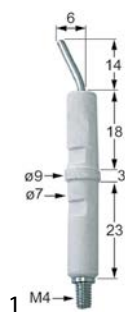

accessories for		106906	
Part No.		Ref. No.	
	100904	—	locking screw M10x1 for pipe ø 4mm Qty 1 pcs
	100905	—	locking screw M10x1 for pipe ø 6mm Qty 1 pcs
	102110	—	pilot tube copper pipe ø 4mm thickness 1mm L 3000mm
	102111	—	pilot tube copper pipe ø 6mm thickness 1mm L 3000mm
	107171	—	pilot burner nozzle SIT natural/liquid gas bore ø 0.25mm Qty 1 pcs
	107700	—	pilot burner bottom part SIT 100 series nozzle ø 0.25mm
	107702	—	pilot burner bottom part SIT 100 series nozzle ø 0.35mm

accessories

pilot burner nozzles

Part No.	100245	Ref. No.	700012
description	pilot burner nozzle LPG code 20 bore ø 0.2mm Qty 1 pcs thread M8x0.75		

ignition electrodes

Part No.	100706	Ref. No.	770026
description	ignition electrode connection M4 Qty 1 pcs