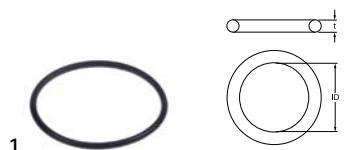

NBR

1

Part No.	532551	Ref. No.	541000238
description	O-ring NB 40 thickness 3.53mm ID ø 61.91mm Qty 1 pcs