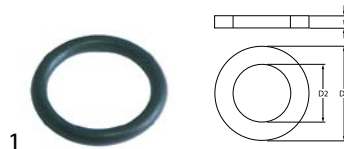

1

Part No.	511517	Ref. No.	541000219
description	O-ring EPDM thickness 3.53mm ID ø 21.82mm Qty 10 pcs