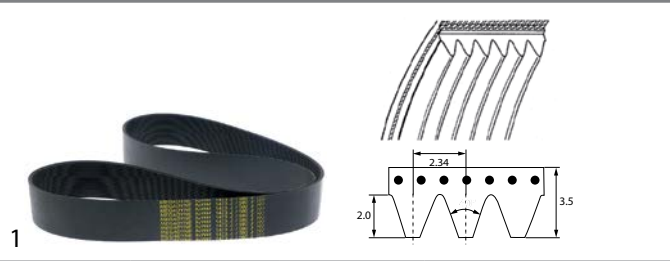

## profile Z/10

1

<b>Part No.</b>	692304	<b>Ref. No.</b>	531001026 IC531001026
<b>description</b>	V-belt belt width 10mm L 775mm H 6mm CODE Z30 1/2 profile Z/10		

poly-v belts

<b>Part No.</b>	698667	<b>Ref. No.</b>	531300127
<b>description</b>	drive belt grooves 20 W 46.5mm L 1473mm profile J rubber with textile insertion		