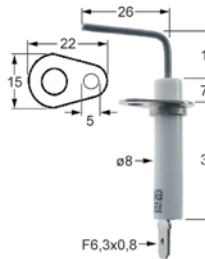

### oven lamps

universal oven lamps

mounting diameter 35.5mm

<b>Part No.</b>	359701	<b>Ref. No.</b>	R0132
<b>description</b>	lamp socket socket E14 220-230V mounting ø 35.5mm connection male faston 6.3mm 15W		
<b>accessories for</b>	359701		
	<b>Part No.</b>	359705	<b>Ref. No.</b> —
	oven lamp glass thr. ø 33.5mm ø 52mm hard glas temp.-resist. 350°C		
	<b>Part No.</b>	359709	<b>Ref. No.</b> —
	oven lamp glass thr. ø 33.5mm ø 42mm hard glas temp.-resist. 350°C		
	<b>Part No.</b>	359721	<b>Ref. No.</b> —
	gasket silicone ED ø 48mm ID ø 39.5mm thickness 5mm Qty 1 pcs		
	<b>Part No.</b>	359942	<b>Ref. No.</b> —
	oven lamp glass thr. ø 33.5mm ø 41mm hard glas temp.-resist. 350°C		

### electrodes

1

<b>Part No.</b>	103252	<b>Ref. No.</b>	M9530
<b>description</b>	ignition electrode flange length 22mm flange width 14.5mm D1 $\varnothing$ 8mm L1 30mm L2 7mm connection male faston 6.3mm cable lengthmm flange		

1

<b>Part No.</b>	109197	<b>Ref. No.</b>	M9517
<b>description</b>	monitoring electrode connection $\varnothing$ mm flange length 22mm D1 $\varnothing$ 8mm flange width 15mm L1 13mm L2 26mm BL1 7mm BL2 32mm connection male faston 6.3mm flange		

1

<b>Part No.</b>	109196	<b>Ref. No.</b>	M0415
<b>description</b>	monitoring electrode connection $\varnothing$ mm flange lengthmm D1 $\varnothing$ 7.8mm flange widthmm D2 $\varnothing$ 9.3mm L1 7mm L2 30mm L4 35mm connection male faston 6.3mm		