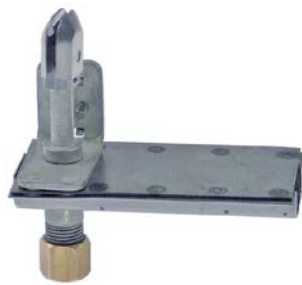

producer-specific pilot burners

BLODGETT

1

Part No.	107418	Ref. No.	11334 11335 5376 5377
description	pilot burner ROBERTSHAW type 11EA 1 flame natural/liquid gas for pipe $\varnothing$ 3/16" - 1/4" CCT 3/16" - 1/4"