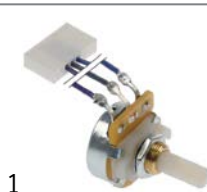

## encoders and potentiometers

<b>Part No.</b>	300261	<b>Ref. No.</b>	18234
<b>description</b>	potentiometer 1K0hm rotation 180° shaft ø 6x4mm shaft L 12mm thread M10x0.75 cable length 300mm		

<b>Part No.</b>	300259	<b>Ref. No.</b>	M3145
<b>description</b>	potentiometer with plug and cable speed 10K0hm rotation 300° shaft ø 6.2mm shaft L 15mm connection connector 443-90058 1123 cable length 550mm conveyor oven		