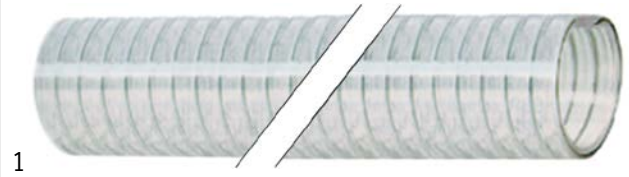

industrial hoses

hoses wire reinforced

Part No.	520036	Ref. No.	15470
description	drain hose ID ø 16mm ED ø 21mm L 30m wire reinforced