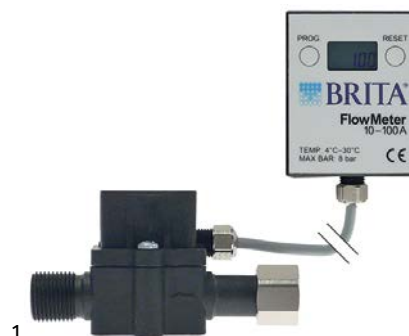

spare parts for 530826	
	Part No. 560479 Ref. No. — adjusting screw conical thread M5 L 25mm
	Part No. 560480 Ref. No. — threaded plate thread M5 L 11mm W 8mm H 4mm
accessories for 530826	
	Part No. 520136 Ref. No. — ion-exchange resin type Dowex HCR-S/S 25l 20.5kg
	Part No. 530179 Ref. No. — filter connection 1/2" ø 59mm L 58mm
	Part No. 530183 Ref. No. — pre-filter connection 1/2" ø 180mm L 180.5mm
	Part No. 530186 Ref. No. — filter ø 58mm L 125mm
	Part No. 530187 Ref. No. — mounting wrench
	Part No. 530238 Ref. No. — regenerant salt type BROXETTEN content 25kg format tablets
	Part No. 530240 Ref. No. — ion-exchange resin PURE type PC002 25l 20.5kg
	Part No. 530273 Ref. No. — ion-exchange resin type Dowex HCR-S/S 6l 5kg
	Part No. 530274 Ref. No. — ion-exchange resin type Dowex HCR-S/S 9l 7.5kg
	Part No. 530417 Ref. No. — connection thread 3/8" total length 43.5mm hose ø 10mm brass
	Part No. 530418 Ref. No. — connection short thread 3/4" total length 54mm hose ø 10mm brass
	Part No. 530419 Ref. No. — connection long thread 3/4" total length 65mm hose ø 10mm brass
	Part No. 530628 Ref. No. — water shock arrestor connection 3/4" - 3/4" operating p. up to 10bar water hammer max. 50bar t.max. 90°C damping range 3-50bar brass

water filters

BRITA

accessories

Part No.	530055	Ref. No.	26039155
description	flow meter with digital display connection 3/8" IT - 3/8" ET total length 81mm flow rate 10-100/h operation p max 8bar water temperature 4-30°C ambient temperature max. 0-60°C cable length 1500mm display 6 digits