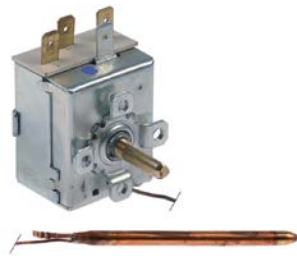

IMIT / TEMPOMATIC / ARTERMO

control thermostats

Part No.	375280	Ref. No.	20314 (alternative)
description	thermostat t.max. 86°C temperature range 0-86°C 1-pole 1CO 16A probe ø 6.5mm probe L 98mm capillary pipe 920mm capillary pipe isolatedmm gland nut shaft ø 6x4.6mm shaft L 20mm shaft position +135° rotation 270° probe material copper