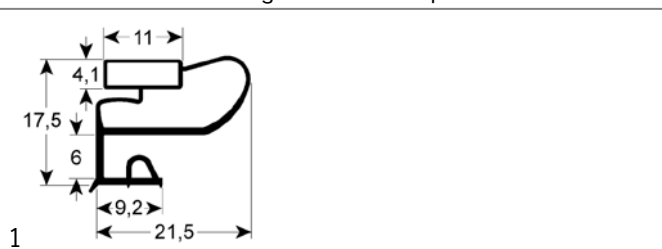

screw-in gaskets

profile 9663

We offer custom-made gaskets for this profile

Part No.	902295	Ref. No.	N/A
description	refrigeration gasket profile 9663 Wmm L 2500mm