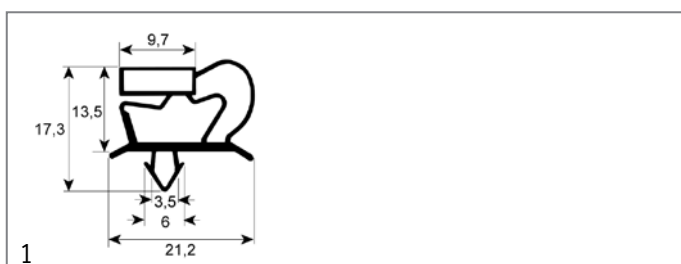

Part No.	900530	Ref. No.	2321000
description	refrigeration gasket profile 9048 W 895mm L 915mm plug size