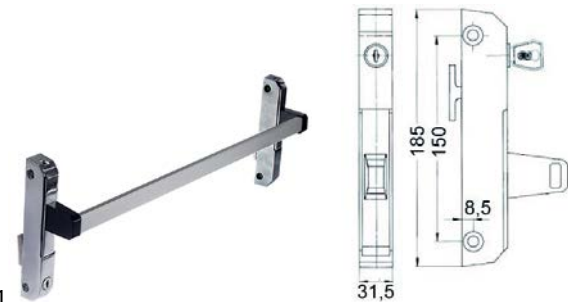

drawer latches

RAHRBACH

6190 ERGO series

1

Part No.	700549	Ref. No.	3310020

description drawer latch complete handle length 556mm

spare parts for 700549

Part No.	690019	Ref. No.	—
description	drawer latch L 185mm mounting distance 150mm non lockable refrigeration units 6190		

Part No.	690020	Ref. No.	—
description	drawer latch L 185mm mounting distance 150mm lockable refrigeration units 6190		

Part No.	690021	Ref. No.	—
description	handle rod H 21mm L 1000mm W 9mm		

Part No.	690110	Ref. No.	—
description	base plate H 1mm L 38mm W 11mm mounting distance 26mm plastic		

Part No.	690111	Ref. No.	—
description	base plate H 2mm L 38mm W 11mm mounting distance 26mm plastic		

Part No.	690947	Ref. No.	—
description	base plate H 5mm L 38mm W 11mm mounting distance 26mm plastic		

Part No.	700082	Ref. No.	—
description	door catch L 38mm W 18mm mounting distance 26mm