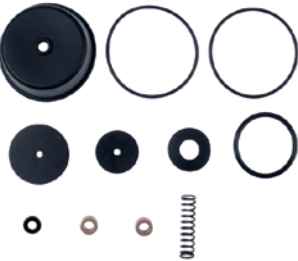

locking screws

1

Part No.	691566	Ref. No.	0939110
description	locking screw thread 1/2" plastic		

1

Part No.	691565	Ref. No.	0939105
description	locking screw thread 1/4" SS		

1

Part No.	691564	Ref. No.	0939102
description	locking screw thread 1/8" SS		

1

Part No.	691567	Ref. No.	0939113
description	locking screw thread 3/4" plastic		

maintenance sets

1

Part No.	691577	Ref. No.	0931225
description	maintenance set for air valve size 1"		

1

Part No.	691575	Ref. No.	0900872
description	maintenance set for air valve size 1 1/4"		

1

Part No.	691576	Ref. No.	0931220
description	maintenance set for vacuum valve size 1"		

1

Part No.	691574	Ref. No.	N/A
description	maintenance set for vacuum valve size 1 1/4"		

miscellaneous

1

Part No.	691955	Ref. No.	0400735
description	flange ID ø 54mm L 80mm W 40mm H 14mm		