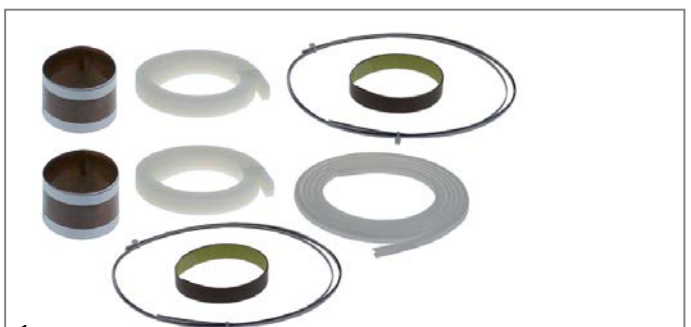

1	Part No. 890263	Ref. No. 0940140
description	service kit for vacuum packing machine type F80/P80 LL