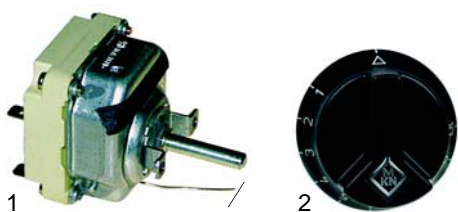

Open tops (large boiling surface/electric)

Item	Order	Description	Model	OEM
1	418255	600 W/80 V	Optima 700	574114
2	490022	1000 W/230 V	Optima 850	203061

Item	Order	Description	Model	OEM
1	375038	thermostat, 300 C	Optima 850 (to 3/'84), Optima 850 (to 1/'91)	203494, 203406
1	375096	thermostat, 450 C	Optima 700 (from 1/'94), Optima 850 (from 2/'91)	203407
2	111868	knob/0 - 10	Optima 700, Optima 850	209930