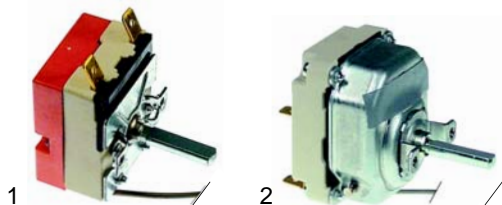

Item	Order	Description	Model	OEM
1	375747	thermostat	EA-A (from '95), SL-E, HL-E, Optima	203067 203662
2	375512	thermostat	Optima (Köln) TOP 700/850 (Köln) ab '83	203487

no picture

Item	Order	Description	Model	OEM
1	111952	knob	Counter 68	209007
2	110637	knob, 185 C	Counter 68, TOP 700/850	209233 209909
3	110636	knob, 185 C	Mini	

Pos.	Order	Description	Model	OEM
1	111905	knob	Counter 90, Optima	209902