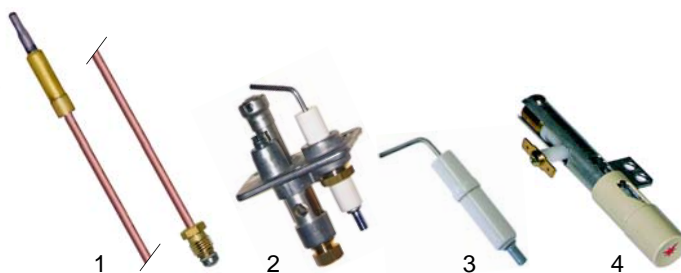

Item	Order	Description	Model	OEM
1	102219	thermocouple, 450mm		201530
1	102221	thermocouple, 750mm		201532
2	100085	pilot burner	Counter 80/90, TOP 700/850, C9-G	201598
3	100704	electrode		201578
4	100007	piezoelectric igniter		201536