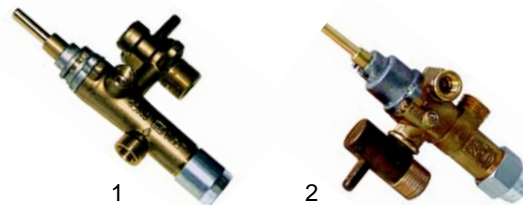

Item	Order	Description	Model	OEM
1	n.l.a.	gas tap EGA	SLG, HLG	201737
2	101605	gas tap PEL21	Optima (from 1995)	201755