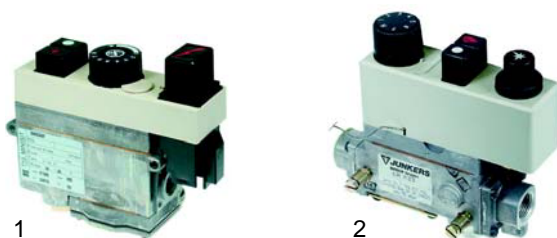

Item	Order	Description	Model	OEM
1	106018	Minisit controller	Top 700/850	201564
2	106024	CR633 controller	Optima 700, Optima 850	201557