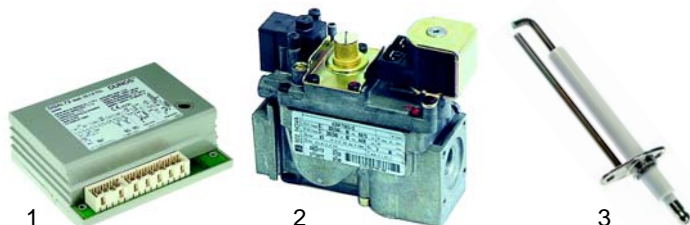

Item	Order	Description	Model	OEM
1	102378	ignition control module	40LR/60LR, 80LR/100LR (to.....)	201699, 201735, 201662
2	101540	Novasit gas valve		201016
3	102268	electrode		201719