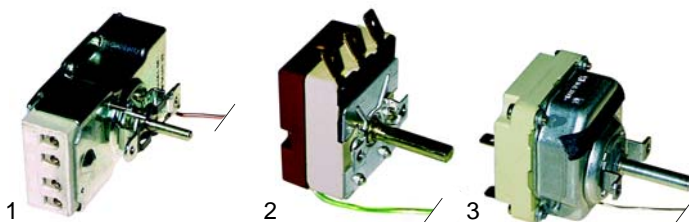

Item	Order	Description	Model	OEM
1	375031	thermostat/110	Counter 68	203165
2	375007	thermostat/110	Mini, Counter 80/90, EA-E (from '94), SL-E, HL-E	203490
3	375143	thermostat/110	Counter 80/90, C9-E, EA-E	203491