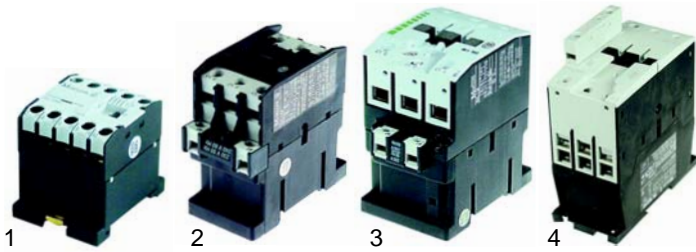

Item	Order	Description	Model	OEM
1	380374	contactor, DILEM4, AC1:20A		203026
1	380165	contactor, DIL00M4, AC1:25A		203423
2	380492	contactor, DIL0M, AC1:35A		203203
3	380493	contactor, DIL1M, AC1:55A		203206
4	380167	contactor, DIL2M, AC1:90A		203209