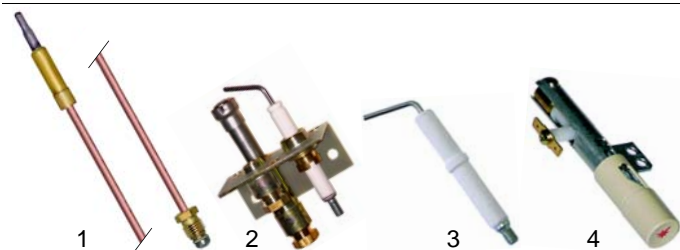

Item	Order	Description	Model	OEM
1	102219	thermocouple, 450mm		201530
2	100062	pilot burner	Counter 68	
3	100719	electrode		201577
4	100007	piezoelectric igniter		201536