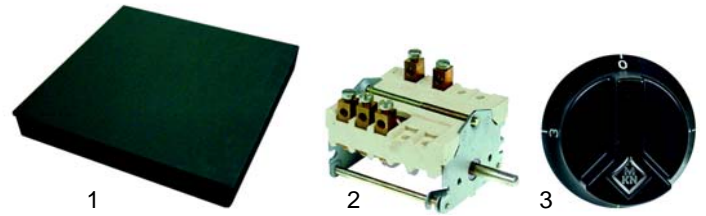

Item	Order	Description	Model	OEM
1	490088	2500W/400V (300x300mm)		203075
1	490090	4000W/400V (300x300mm)	Optima 850	203108
2	300192	switch/4-position	(boiling plate with tilting install)	203216
3	110198	knob		209012