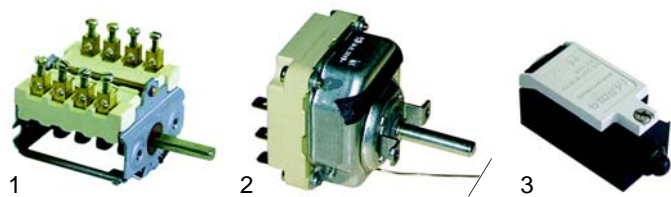

Item	Order	Description	Model	OEM
1	300021	switch/0-I	universal	203563
2	375025	thermostat, 350		203488
3	345703	micro switch		203364