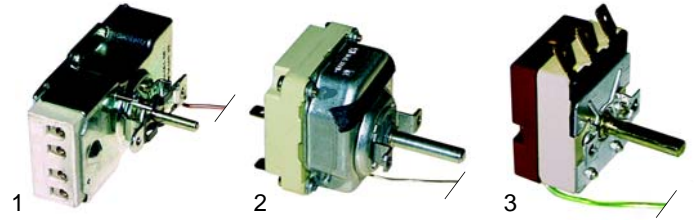

Item	Order	Description	Model	OEM
1	375031	thermostat, 110	Counter 68	203165
2	375143	thermostat, 110	Mini, Counter 80/90, TOP 700/850, Optima, C9-E	203491
3	375007	thermostat, 110	Mini-S, EA-E, SL-E, HL-E, Optima	203490