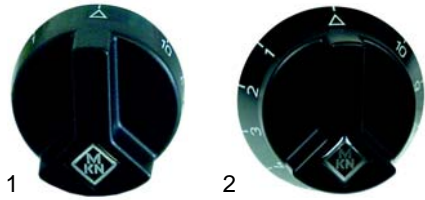

Item	Order	Description	Model	OEM
1	110640	knob	Counter 68/80	209917, 209230, 209236
2	111862	knob	Counter 90	209904