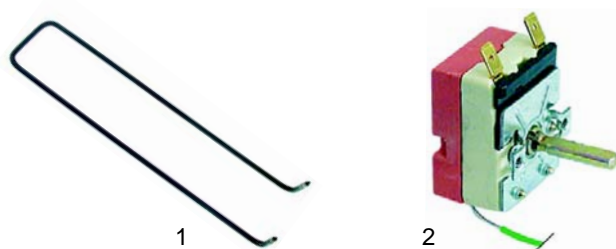

Warming plates (electrical)

Item	Order	Description	Model	OEM
1	418295	300W/230V	Optima 700	574109
2	375760	thermostat, 110 C		203490