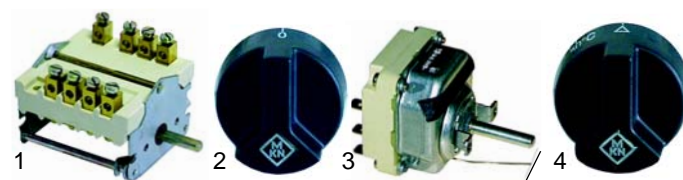

Item	Order	Description	Model	OEM
1	300102	switch, 4-pole		203564
2	110637	knob, 0-I	universal	209909, 209227
3	375026	thermostat, 350 C		203494
4	110641	knob, 300 C		209912, 209228