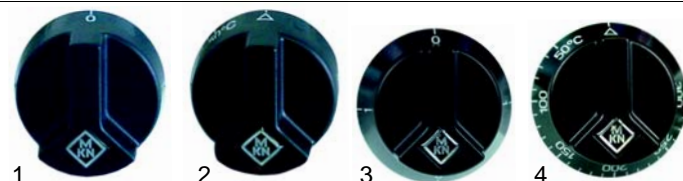

Item	Order	Description	Model	OEM
1	110637	knob/switch	Top 700,	209227, 209909
2	110641	knob/thermostat	Top 850	209228, 209912
3	111778	knob/switch	Optima 700,	209900
4	111888	knob/thermostat	Optima 850	209903