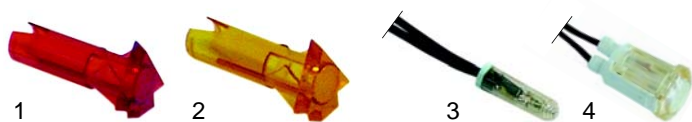

Item	Order	Description	Model	OEM
1	359122	lamp holder/red		
2	359121	lamp holder/yellow	Counter 68	203107
3	359430	signal element, 230V		
4	359093	signal lamp/clear, 400V	Counter 80	203429