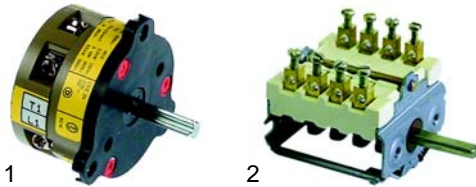

Item	Order	Description	Model	OEM
1	346440	switch, square spindle	Mini, Counter 68/80	203227
2	300021	switch, 4-pole	Counter 90, C9-E, EA-E, SL-E, HL-E, Optima 700	203563

no picture

Item	Order	Description	Model	OEM
1	111953	knob/0-I, square spindle	Counter 68	209003
2	110637	knob/0-I	Counter 80	209227 209911
3	111778	knob/0-I	Counter 90, C9-E, EA-E, SL-E, HL-E, Optima 700	209900