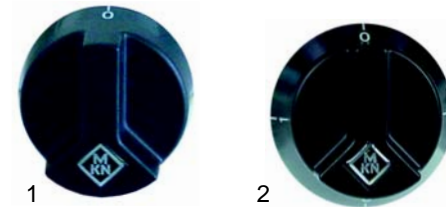

Item	Order	Description	Model	OEM
1	110637	knob, 0-I	Counter 80	209227, 209911
2	111778	knob, 0-I	Counter 90, C9-E, EA-E, SL-E, HL-E, Optima 700	209900