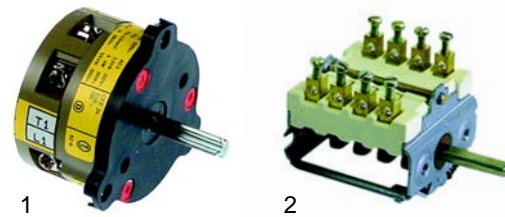

Item	Order	Description	Model	OEM
1	346440	switch, 0-I	Counter 68	203227
2	300021	switch, 0-I	Counter 80/90, Optima 700/850, C9-E, EA-E, SL-E, HL-E, TOP 700/850	203563