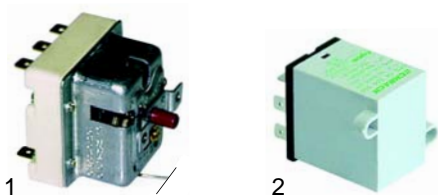

Item	Order	Description	Model	OEM
1	375516	safety thermostat	Optima 700/850,	203183
2	380375	relay, 10A	C9-E, EA-E, SL-E, HL-E	203199