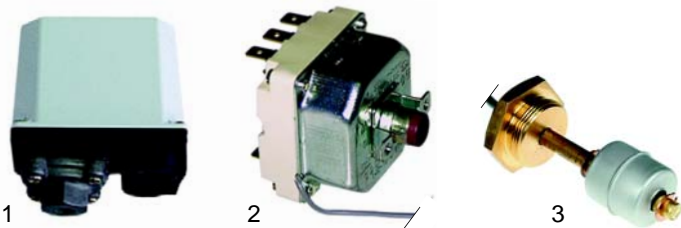

Item	Order	Description	Model	OEM
1	541022	pressure switch	Top700/800,	203439
2	375524	safety thermostat	Optima (to '91),	203493
3	401464	float switch	EAE (to '91)	203210