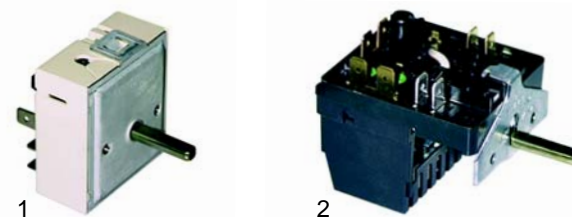

Item	Order	Description	Model	OEM
1	380015	energy regulator	Mini, Counter 80/90	203160
2	380010	energy regulator	Counter 68, C9-E, EA-E, SL-E, HL-E, Optima E	203559