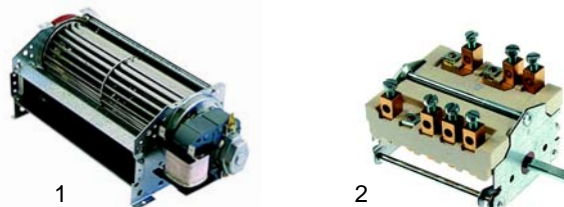

Item	Order	Description	Model	OEM
1	601006	fan with transverse flow	Counter 68	203138
2	300194	switch		203228
				203223