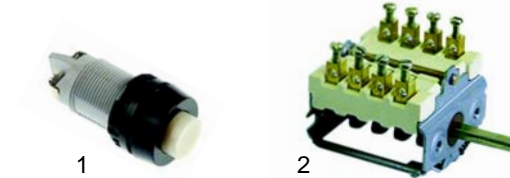

Item	Order	Description	Model	OEM
1	346455	switch	Counter 80	203338
2	300021	switch/0-I	universal	203563