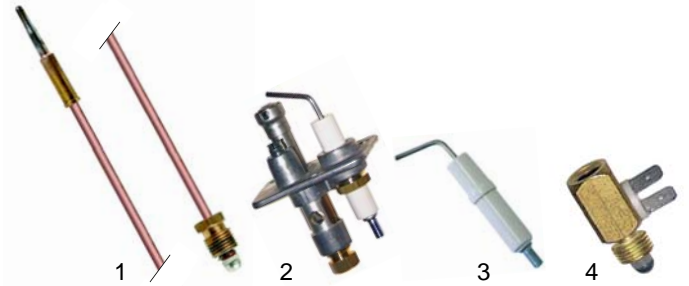

Item	Order	Description	Model	OEM
1	102132	thermocouple, 1000mm		201513
2	100085	pilot burner	Optima 700/850	201513
3	100704	electrode		
4	101258	thermocurrent interrupter		203478