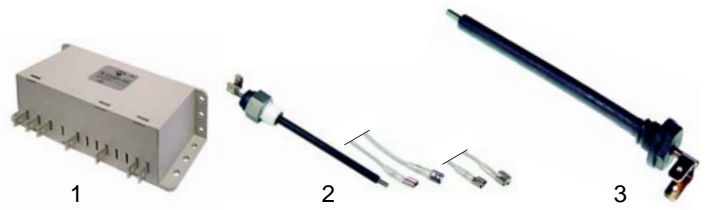

Item	Order	Description	Model	OEM
1	400068	level regulator		203175
2	401409	electrode, 1/4"	universal	203867
3	401458	electrode, 1/4", 132 mm		203601