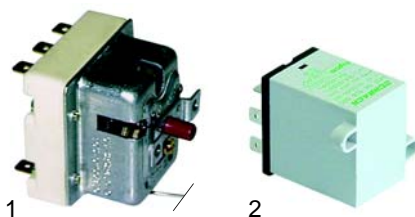

Item	Order	Description	Model	OEM
1	375017	safety thermostat	C9-E, EA-E, SL-E, Optima 700/850	203484
2	380375	relay, 10A		203199