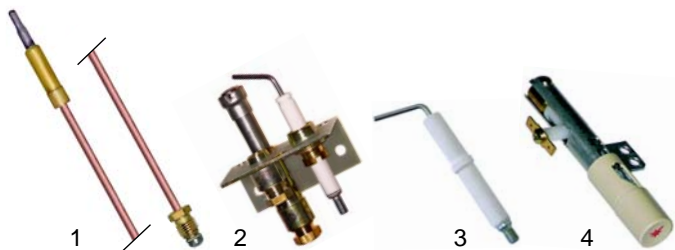

Item	Order	Description	Model	OEM
1	102219	thermocouple, 450mm	Counter 68	201530
2	100062	pilot burner		201577
3	100719	electrode		201536
4	100007	piezoelectric igniter