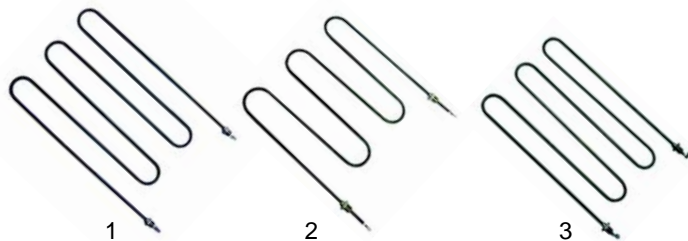

Salamanders

Item	Order	Description	Model	OEM
1	415417	2500W/230V	Piccolo (25181), (0521701)	203553
2	415418	1650W/230V	I (from 5/78) (25101), (0521702)	574095, 203556
3	415514	1650W/230V	VARIO (0521704)	574116, 720003