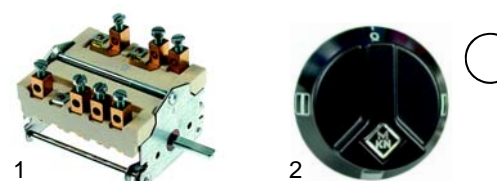

Item	Order	Description	Model	OEM
1	300194	switch	Optima 700 (from 5/'98), Optima 850 (from 5/'98), Hot Line (from 5/'98)	203223
2	111889	knob		209248