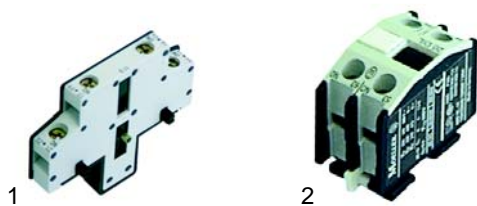

Item	Order	Description	Model	OEM
1	345257	micro switch	EA-E (from '95), SL-E, HL-E	203339
2	346456	micro switch, 0,2A	electronics	203340

Pos.	Order	Description	Model	OEM
1	380375	relay	EA-E	203199

Item	Order	Description	Model	OEM
1	380374	contactor, 20A	universal, 6kW	203026
2	380492	contactor, 35A	universal, 10kW	203203
3	380493	contactor, 55A	universal, 20kW	203206