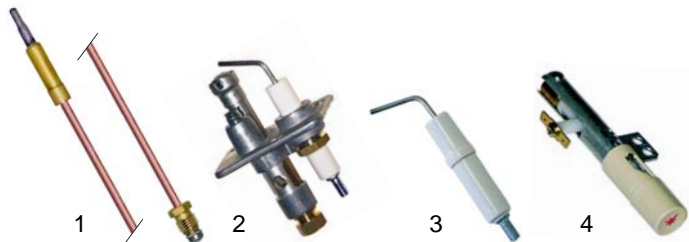

Item	Order	Description	Model	OEM
1	102219	thermocouple	Counter 68	201530
2	100085	pilot burner		201598
3	100704	electrode		201578
4	100007	piezoelectric igniter		201536