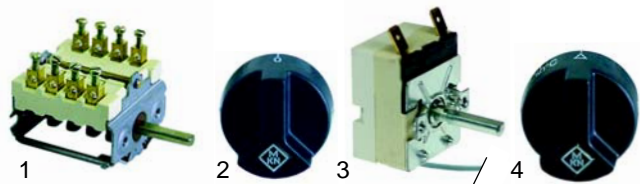

Item	Order	Description	Model	OEM
1	300021	switch		203563
2	110637	knob	0522101-01,	209909
3	375193	thermostat	0522101-02,	203248
4	110641	knob, 300 C	0522102-01	209912