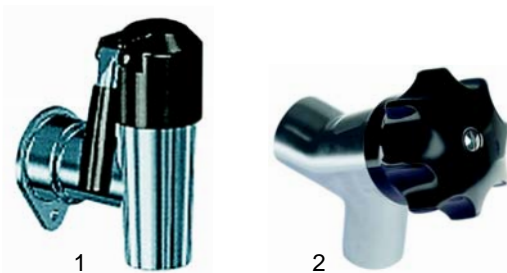

Item	Order	Description	Model	OEM
1	541437	drain cock/1 1/2"		201880
1	541438	drain cock/2"	universal	201794
2	540879	drain cock, 1 1/2"		201131