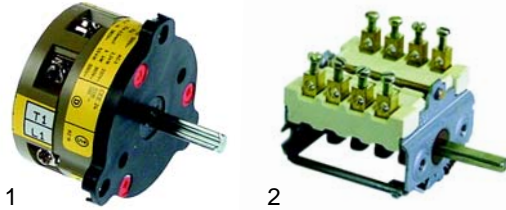

no picture

Item	Order	Description	Model	OEM
1	111952	knob, 300 C	Counter 68	209007
2	110641	knob, 300 C	Mini, Counter 80, TOP 700/850 (to '81)	209228 209912
3	111888	knob, 350 C	Counter 90, TOP 700/850 (from '81), C9-E, EA-E, SL-E, HL-E	209903

Item	Order	Description	Model	OEM
1	346440	switch/0-I	Counter 68	203227
2	300021	switch/0-I	Counter 80/90, TOP 700/850, C9-E, EA-E, SL-E, HL-E, Optima	203564