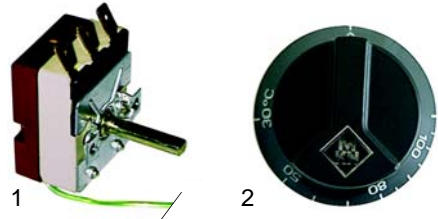

Item	Order	Description	Model	OEM
1	375007	thermostat	SL-E, HL-E,	203490
2	110199	knob	Optima 700	209901