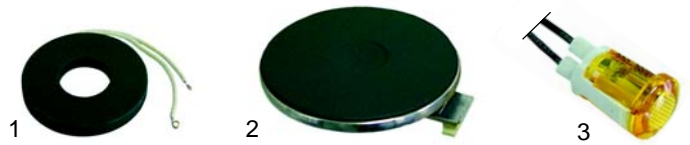

Sausage warmers

Item	Order	Description	Model	OEM
1	490022	1000W/230V (until 1/83)		203061
2	490011	1000W/230V (from 2/83)	Otto (0520901/28121)	203073
3	359094	signal lamp		203711