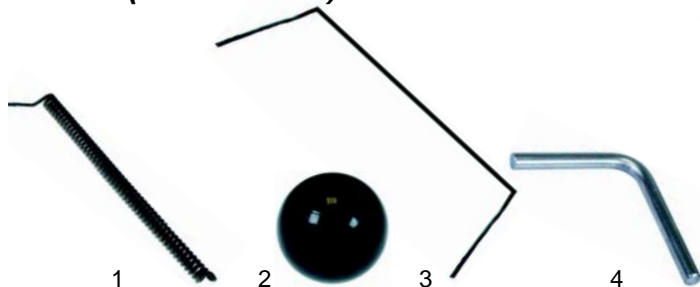

Ovens (mechanical)

Item	Order	Description	Model	OEM
1	700514	door spring	Top 700,	216079
2	693474	ball handle	Top 850,	207035
3	900512	gasket	Optima 700,	211063
4	693473	door handle for welding on	Optima 850	207179