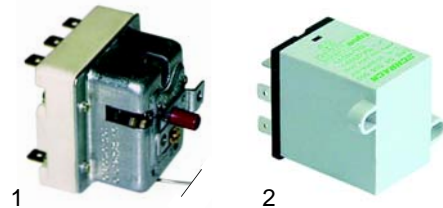

Item	Order	Description	Model	OEM
1	375516	safety thermostat	SL-E, HL-E,	203183
2	380375	relay	Optima 700	203199