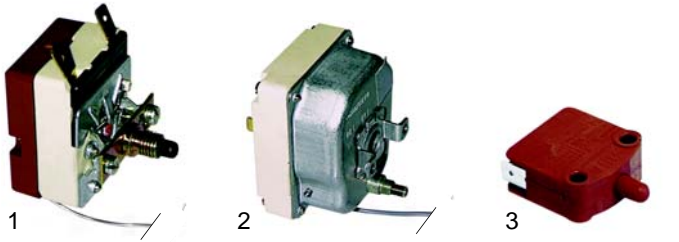

Item	Order	Description	Model	OEM
1	375519	safety thermostat, 130	universal (to '89)	203480
2	375518	safety thermostat, 213		203479
3	345060	switch		203235