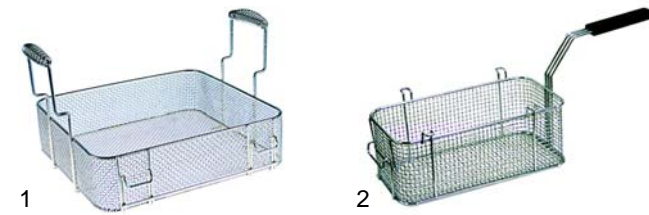

Item	Order	Description	Model	OEM
1	970464	fryer basket, 352x380x110mm	Prag	206129
2	970454	fryer basket, 170x310x115 mm (CNS)	universal