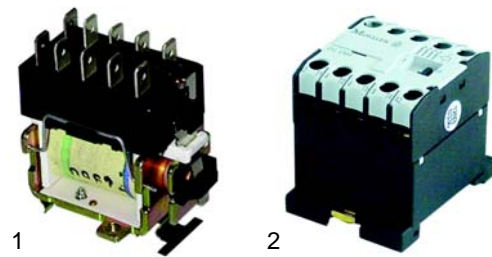

Item	Order	Descr.	Model	OEM
1	380121	contactor	Counter 80/90, C9-E, EA-E	203219
2	380374	contactor	EA-E (from '95), HL-E, SL-E, Optima	203026