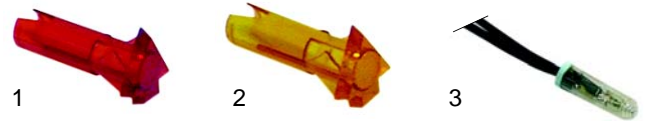

Item	Order	Description	Model	OEM
1	359122	lamp holder/red	Mini, Counter 68	203107
2	359121	lamp holder/yellow		
3	359430	signal element