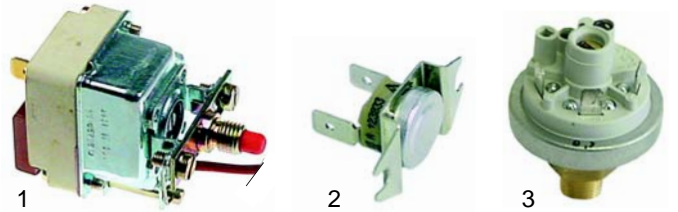

Item	Order	Description	Model	OEM
1	375044	safety thermostat		203185
2	390160	contact thermostat		203255
3	541139	pressure switch		203399