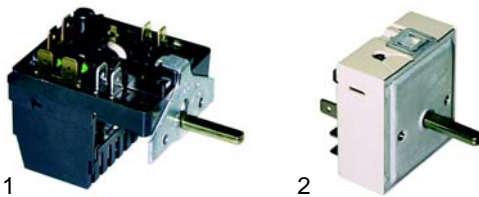

1

2

Item	Order	Description	Model	OEM
1	380010	energy regulator, 230V	Counter 68/80	203559
2	380015	energy regulator, 230V	Mini, Counter 80/90, C9-E, EA-E	203160