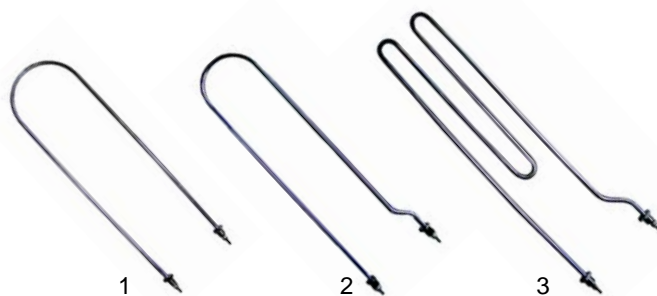

System Bains-marie II, III, IV

Item	Order	Description	Model	OEM
1	415816	1000W/230V	26221,	573002
2	415421	1500W/230V	26231,	573004
3	415780	2000W/230V	26271,	573006
			26371