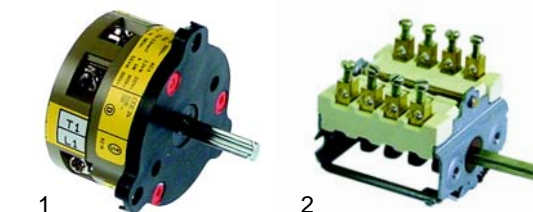

Item	Order	Description	Model	OEM
1	346440	switch/0-I	Counter 68	203227
2	300021	switch/0-I	Counter 80/90, C9-E, EA-E, SL-E, HL-E	203563