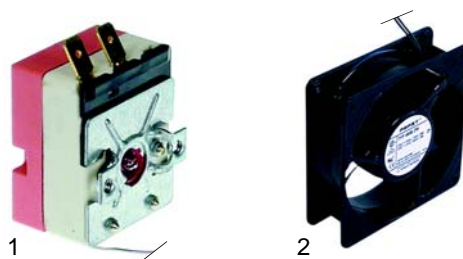

Item	Order	Description	Model	OEM
1	375717	thermostat (40 C - fixed)	Optima	203176
2	601030	fan		203155