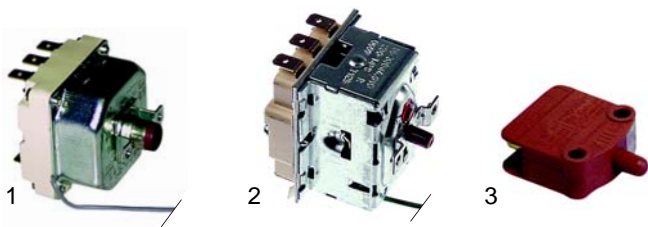

Item	Order	Description	Model	OEM
1	375013	safety thermostat, 240 C, cap. 1430mm	Mini, Counter 80/90, TOP700/850, Optima, C9-E, EA-E	203482
1	375521	safety thermostat, 240 C, cap. 2600mm	Counter 80 (built-in type), TOP700/850, Optima	203483
2	375746	safety thermostat, 230 C	EA-E (from '95), SL-E, HL-E, Optima (from '94)	203489
3	345061	micro switch	Counter 90, C9-E, EA-E	203334