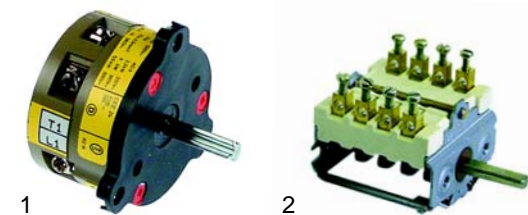

Item	Order	Description	Model	OEM
1	380010	energy regulator	Counter 68	203559
2	380015	energy regulator	Counter 80/90	203160
3	375193	thermostat, 300 C	C9-E, EA-E, HL-E, Optima 700/850	203248

Item	Order	Description	Model	OEM
1	110640	knob 0-10	Counter 68/80	209917, 209230, 206236
2	111862	knob 0-10	Counter 90	209904
3	111888	knob 300 C	C9-E, SL-E, HL-E, Optima 700/850	209903

Item	Order	Description	Model	OEM
1	346440	switch 0-I	Counter 68	203227
2	300021	switch 0-I	Counter 80/90, C9-E, EA-E, SL-E, Optima 700/850	203563

no picture

Item	Order	Descr.	Model	OEM
1	111953	knob	Counter 68/80	209003
2	110637	knob, 0-I	Counter 80	209227, 209911
3	111778	knob	Counter 80, C9-E, EA-E, SL-E, Optima 700/850	209900

Item	Order	Description	Model	OEM
1	375017	safety thermostat	C9-E, EA-E, SL-E, Optima 700/850	203484
2	380375	relay, 10A		203199

Item	Order	Description	Model	OEM
1	359122	lamp holder/red		
2	359121	lamp holder/yellow	Counter 68	203107
3	359430	signal element, 230V		
4	359093	signal lamp/clear, 400V	Counter 80	203429

Item	Order	Description	Model	OEM
1	359116	lamp holder clear		359103
2	359381	lamp holder E14	Counter 90	359105
3	359603	glow lamp 400V	C9-E, EA-E, SL-E, Optima 700/850	359106
4	359195	lens - clear		359109

Pasta cookers (electric)

Item	Order	Description	Model	OEM
1	418326	3300W/400V		572170
2	300106	7-tact switch	HL-E, Optima 700/850	203560
3	300102	switch/0-I		203564

Item	Order	Description	Model	OEM
1	111779	knob/7-tact		209905
2	111778	knob/0-I	HL-E, Optima 700/850	209900
3	345257	limit switch		203339

Item	Order	Description	Model	OEM
1	375524	safety thermostat, 135 C		203493
2	380374	contactor, 20A	HL-E, Optima 700/850	203026
3	550875	link		203225