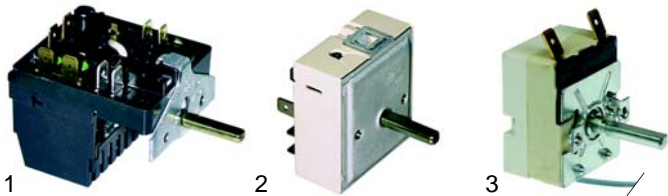

no longer available

1

2

3

Item	Order	Description	Model	OEM
1	n.l.a.	3000W/230V	Counter 68	573052
2	415768	2500W/230V	Counter 80/90	573055
3	418279	1200W/230V	C9-E, EA-E, HL-E, Optima 700/850	574113

Item	Order	Description	Model	OEM
1	380010	energy regulator	Counter 68	203559
2	380015	energy regulator	Counter 80/90	203160
3	375193	thermostat, 300 C	C9-E, EA-E, HL-E, Optima 700/850	203248