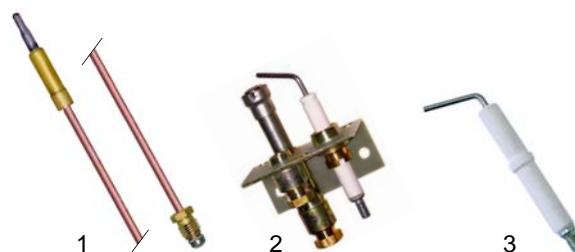

Item	Order	Description	Model	OEM
1	102219	thermocouple	Counter 68	201530
2	100062	pilot burner		
3	100719	electrode		201577