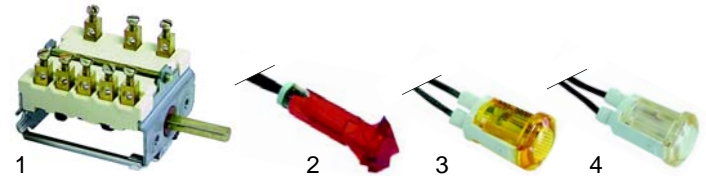

Item	Order	Description	Model	OEM
1	300025	switch/7-position	universal	203224
2	359864	signal lamp/red	Mini, Counter 68	203107
3	359094	signal lamp/yellow		203711
4	359093	signal lamp/clear	Counter 80	203429