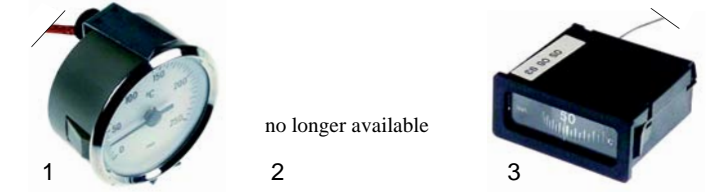

Item	Order	Description	Model	OEM
1	541412	thermometer, 250 C		201565
2	n.l.a.	thermometer, 300 C	Counter 68/80/90	203184
3	541411	thermometer, 250 C	EA-G, SL-G, C9-G	201562