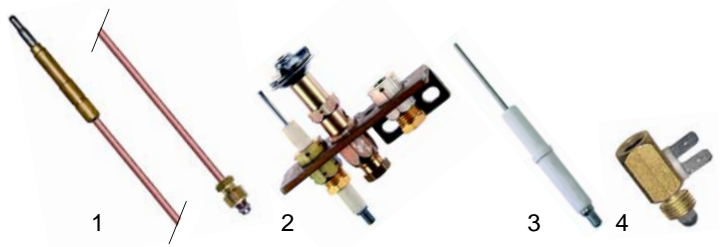

Item	Order	Description	Model	OEM
1	102075	thermocouple, 600mm		201669
2	102841	pilot burner	EA-G SL-G	201681
3	100701	electrode		
4	101258	thermocouple interrupter		201478