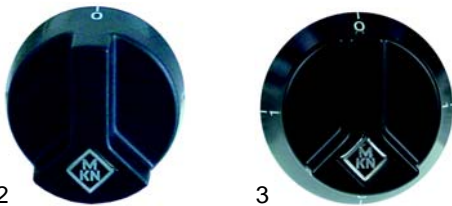

no picture

Item	Order	Description	Model	OEM
1	111952	knob, 300 C	Counter 68	209007
2	110641	knob, 300 C	Mini, Counter 80, TOP 700/850 (to '81)	209228 209912
3	111888	knob, 350 C	Counter 90, TOP 700/850 (from '81), C9-E, EA-E, SL-E, HL-E	209903

Item	Order	Description	Model	OEM
1	346440	switch/0-I	Counter 68	203227
2	300021	switch/0-I	Counter 80/90, TOP 700/850, C9-E, EA-E, SL-E, HL-E, Optima	203564

no picture

Item	Order	Description	Model	OEM
1	111953	knob	Counter 68	209003
2	110637	knob	Counter 80, TOP 700/850 (to '81)	209227 209911
3	111778	knob	Counter 90, TOP 700/850 (from '81), C9-E, EA-E, SL-E, HL-E, Optima	209900

Item	Order	Description	Model	OEM
1	375017	safety thermostat	C9-E, EA-E, SL-E, HL-E, Optima	203484
2	380375	relay	EA-E Master, SL-E Master/Vario, HL-E Master/Vario, Optima Master/Vario	203199

Item	Order	Description	Model	OEM
1	359122	lamp holder/red	Mini, Counter 68	203107
2	359121	lamp holder/yellow		
3	359430	signal element		

Item	Order	Description	Model	OEM
1	359094	signal lamp/yellow, 400 V	Mini, Counter 68	203711
2	359093	signal lamp/clear, 400 V	Counter 80	203429

Item	Order	Description	Model	OEM
1	359116	bulb lamp holder/clear	Mini S, Counter 90, TOP 700/850,	203103
2	359381	lamp holder E14		203105
3	359603	glow lamp, 400 V	C9-E, EA-E, SL-E, HL-E, Optima 700/850	203106
4	359195	panel clear		203109

Item	Order	Description	Model	OEM
1	359117	bulb lamp holder/yellow		203101
2	359381	lamp holder E14		203105
3	359603	glow lamp, 400 V		203106
4	359176	panel/yellow		203114

Lava rock grills (gas)

Pos.	Order	Description	Model	OEM
1	105925	burner	HL-G, C9-G, SL-G	811906

Item	Order	Description	Model	OEM
1	n.l.a.	gas tap CH120	Counter 68/80/90, C9-G, HL-G	201515
2	101096	gas tap CH110		
3	101457	gas tap PEL22