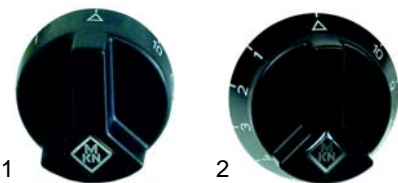

1

2

Item	Order	Descr.	Model	OEM
1	110640	knob	Mini, Counter 68/80	209917, 209230 209236
2	111862	knob	Mini, Counter 90, C9-E, EA-E	209904