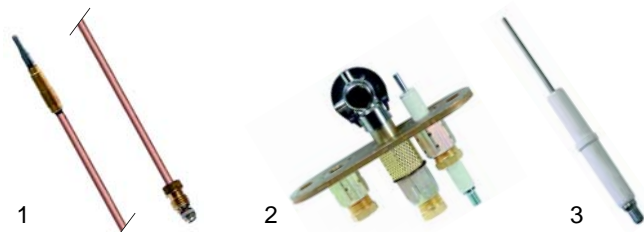

Item	Order	Description	Model	OEM
1	102267	thermocouple, 1000mm	EA-G (from 1995), SIG, Optima 700 (to '95),	201670
2	102840	pilot burner	Optima 700 (from '95),	201680
3	100701	electrode	Optima 700 (from '95)