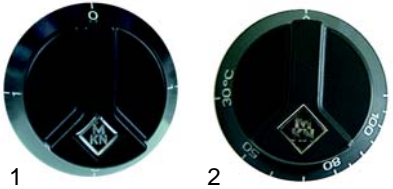

Item	Order	Description	Model	OEM
1	300021	switch	Top700/800,	203563
2	375021	thermostat	Optima (to '91)	203486

Item	Order	Description	Model	OEM
1	110637	knob/0-I	Top700/800	209227
2	110638	knob/110		209229