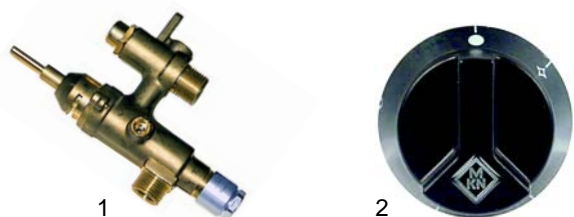

Item	Order	Description	Model	OEM
1	n.l.a.	gas tap EGA		201761
2	111902	knob	SL-G, HL-G	209944