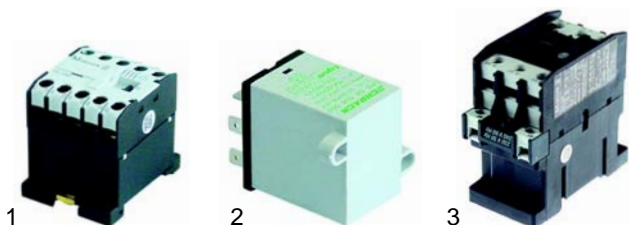

Item	Order	Description	Model	OEM
1	380374	contactor, 20A		203026
2	380375	relay	universal	203199
3	380492	contactor, 35A		203203