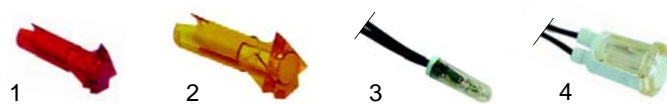

Item	Order	Description	Model	OEM
1	359122	lamp holder/red		
2	359121	lamp holder/yellow	Counter 68	203107
3	359430	signal element, 230V		
4	359093	signal lamp/clear, 400V	Counter 80	203429