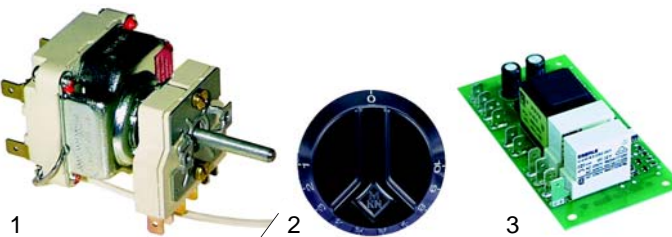

Item	Order	Description	Model	OEM
1	375140	thermostat		203408
2	111780	knob (0 - 10)	Optima 850	209052
3	400074	p.c.b. regulator, 400 V		203911