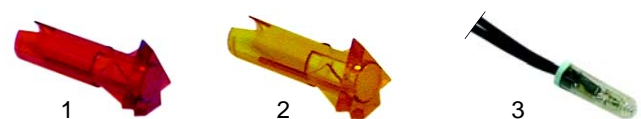

Item	Order	Description	Model	OEM
1	359122	lamp holder/red		
2	359121	lamp holder/yellow	Mini, Counter 68	203107
3	359430	signal element