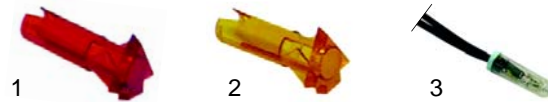

no picture

1

2

3

Item	Order	Description	Model	OEM
1	111953	knob	Counter 68	209003
2	110637	knob, 0-I	Counter 80, C9-E, EA-E	209227 209911
3	111778	knob, 0-I	Counter 90, C9-E, EA-E	209900

1

2

3