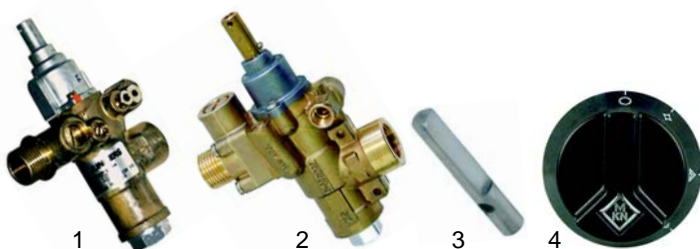

Item	Order	Description	Model	OEM
1	n.l.a.	gas tap CH 330	40LR/60LR, 80LR/100LR (to'91)	201516
2	101630	gas tap Pel 223	100L/150/250L (rectangular)	201516
3	550396	spindle		204109
4	111867	knob		209908