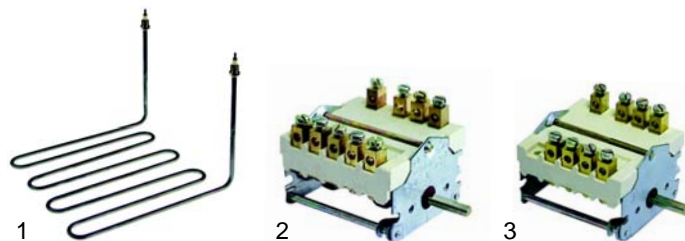

Pasta cookers (electric)

Item	Order	Description	Model	OEM
1	418326	3300W/400V		572170
2	300106	7-tact switch	HL-E, Optima 700/850	203560
3	300102	switch/0-I		203564