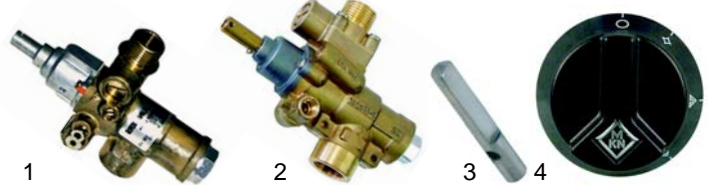

Item	Order	Description	Model	OEM
1	n.l.a.	gas tap CH330		201516
2	101630	gas tap PEL 23	Optima 700/850 (to '91)	201516
3	550396	spindle		204109
4	111867	knob		209908