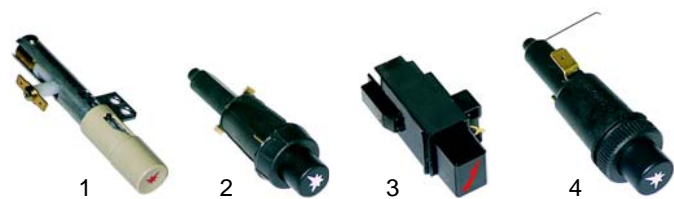

Item	Order	Description	Model	OEM
1	100007	piezoelectric igniter	Counter 68/80/90 TOP 700/850	201536
2	100008	piezoelectric igniter	Optima (to 1995)	201537
3	100001	piezoelectric igniter	EA-G (to 1995), Optima 700 (to 1995)	
4	100039	piezoelectric igniter	EA-G (from 1995), SL-G Optima 700 (from 1995), Optima 850 (from 1995)	910736