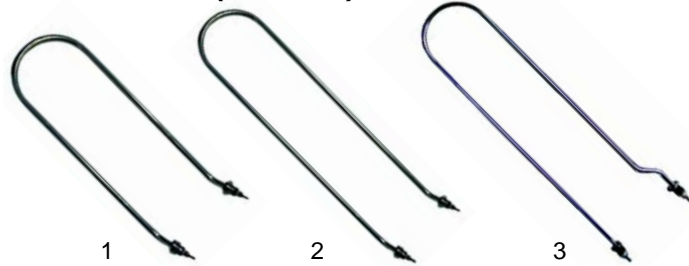

Bains-marie (electric)

Item	Order	Description	Model	OEM
1	415449	1000W/230V	Mini	573007
2	415420	1500W/230V	Counter 68/80, TOP 700/850	573000
3	415421	1500W/230V	Counter 80 (from '81) Counter 90, TOP 700/850(from '81), Optima, C9-G, EA-E	573004