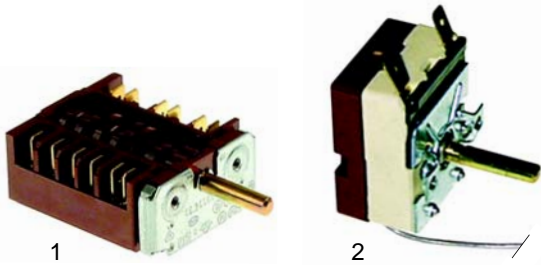

Item	Order	Description	Model	OEM
1	300195	switch		203156
1	300170	switch	EAE_ (from '91),	203414
2	390161	thermostat	Optima (from '91)	203167