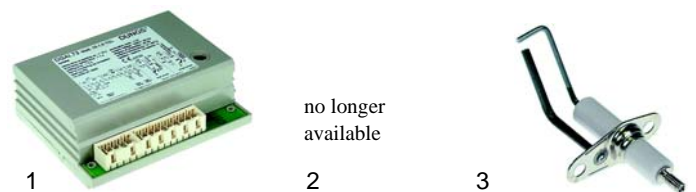

Item	Order	Description	Model	OEM
1	102378	ignition control module		201699, 201735, 201643
2	n.l.a.	ignition transformer	Optima (to '01)	201644
3	102834	ignition electrode		201639