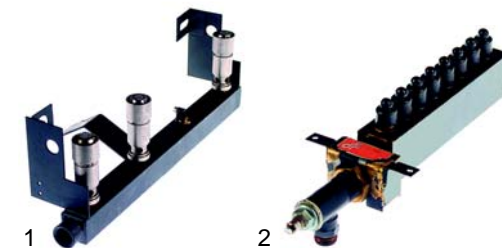

Fryers (gas)

no longer available

Item	Order	Description	Model	OEM
1	105923	burner (Prag)	Counter 68/80	201604
2	105924	burner (Wien)	Counter 68/80	201602
3	n.l.a.	burner (Prag)	Counter 90, C9-G, EA-G	201605