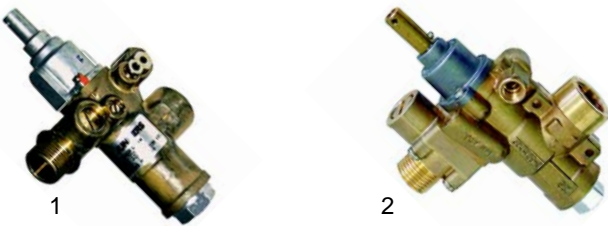

Item	Order	Description	Model	OEM
1	n.l.a.	gas tap CH330	Top 850,	201516
2	101630	gas tap PEL23	Optima 850	201516