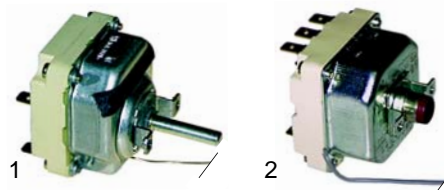

Item	Order	Description	Model	OEM
2	375038	thermostat, 300 C	universal	203494
3	375013	safety thermostat, 240 C		203482