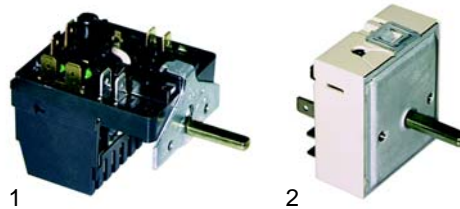

Item	Order	Description	Model	OEM
1	380010	energy regulator	Counter 68	203559
2	380015	energy regulator, 230V	Counter 80	203160
2	380013	energy regulator, 400V	Counter 80 (from N.107) Counter 90	203161