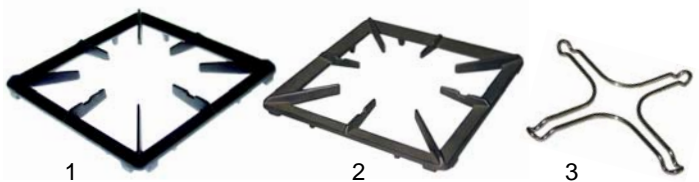

Item	Order	Description	Model	OEM
1	210228	top grate, 350x350x25 mm	Optima 850, (to 11/'90)	445035, 201866, 201878
2	210140	top grate, 350x350x35 mm	Optima 850 (from 11/'90)	580265, 201848
3	210015	reducing star	universal