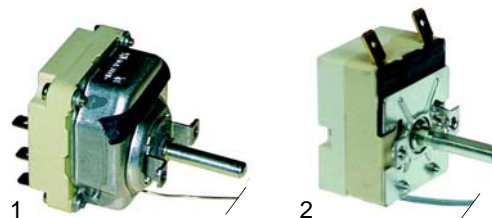

Item	Order	Description	Model	OEM
1	375026	thermostat 300 C	Mini, Counter 80/90, TOP 700/850, EA-Master, C9-E, SL-E, HL-E, Optima	203494
2	375193	thermostat 300 C	EA-E Master, SL-E Vario, SL-E Master, Optima Master, HL-E Master	203248