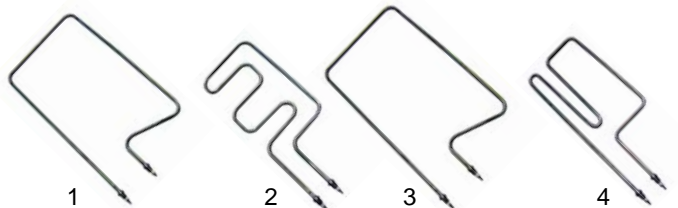

Electric ovens

Item	Order	Description	Model	OEM
1	415781	900W/400V (upper/outer)		574064
2	415782	950W/400V (upper/inner)	1/1GN, 25131,	574065
3	415783	1200W/400V (bottom/outer)	25701	574066
4	415784	1300W/400V (bottom/inner)		574067