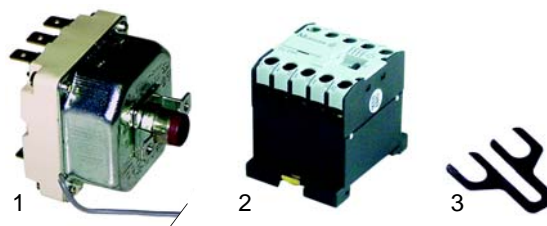

Item	Order	Description	Model	OEM
1	375524	safety thermostat, 135 C		203493
2	380374	contactor, 20A	HL-E, Optima 700/850	203026
3	550875	link		203225