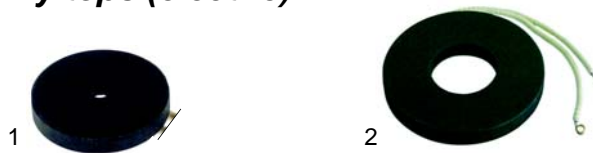

Fry tops (electric)

Item	Order	Description	Model	OEM
1	490032	350W/230V	Mini	203056
2	490022	1000W/230V	Counter 68 Counter 80 (to '77)	203061