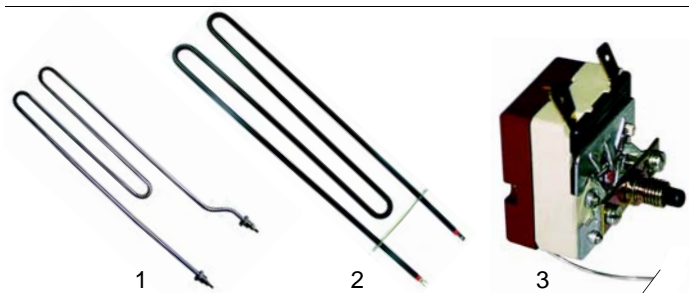

Item	Order	Description	Model	OEM
1	415780	3000W/230V	Counter 90, C9-E, EA-E	573015
2	418302	1000W/230V	EA-E (from '94), SL-E, HL-E	203492
3	390124	safety thermostat	Counter 68	203165