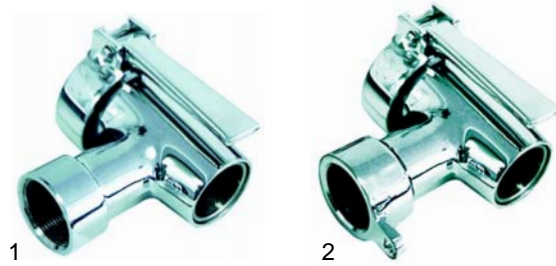

Item	Order	Description	Model	OEM
1	540135	drain cock, 1"		201047
1	540136	drain cock, 1 1/4"		201009
1	540137	drain cock, 1 1/2"	universal	201012
				201111
1	540138	drain cock, 2"		201048
2	540155	drain cock/1 1/2"		201733
2	540156	drain cock/2"		201725