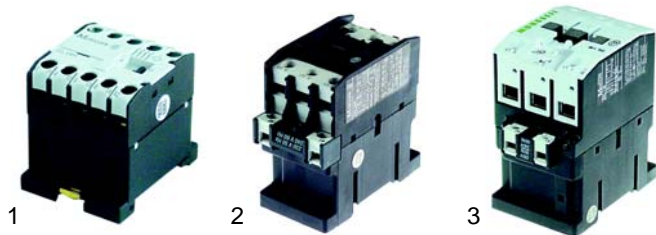

Item	Order	Description	Model	OEM
1	380374	contactor, 20A	universal, 6kW	203026
2	380492	contactor, 35A	universal, 10kW	203203
3	380493	contactor, 55A	universal, 20kW	203206