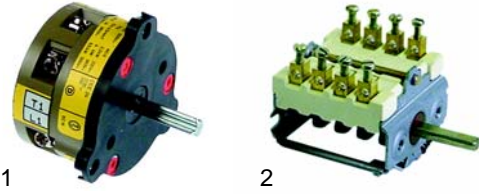

Item	Order	Description	Model	OEM
1	346440	switch/0-I	Counter 68	203227
2	300021	switch/0-I	Counter 80/90	203563