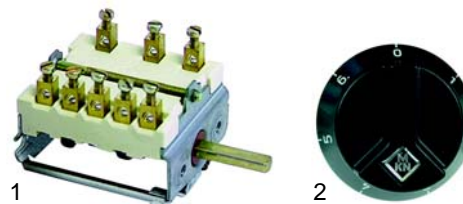

Item	Order	Description	Model	OEM
1	300025	switch/7-position	Counter SL,	203224
2	111779	knob	Hot Line, Optima 700	209905