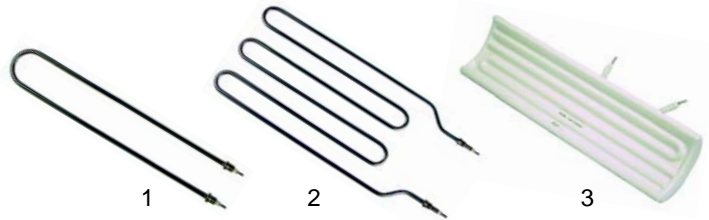

Item	Order	Description	Model	OEM
1	359116	bulb lamp holder/clear		203103
2	359381	lamp holder E14	SL-E, HL-E,	203105
3	359603	incandescent lamp, 400V	Optima 700	203106
4	359195	lens - clear		203109

Chip scuttle tops (electric)