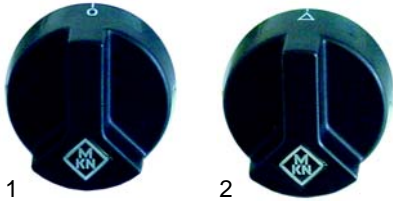

Item	Order	Description	Model	OEM
1	110637	knob/0-I	Top700/800	209227
2	110638	knob/110		209229