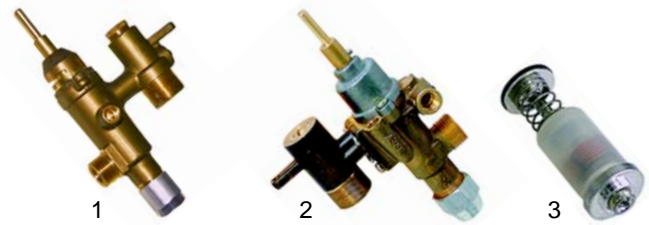

Item	Order	Description	Model	OEM
1	n.l.a.	gas tap EGA (C), gas tap EGA (D)	Counter 68, Counter 80,	201740, 201741
2	101622	gas tap PEL22 (C), gas tap PEL22 (D)	Counter 90, Top 700 (to 3/'83),	201740, 201741
3	101058	magnetic unit	Top 850 (to 3/'83)	201526