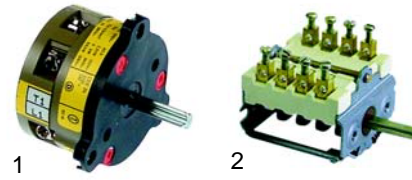

1

2

Item	Order	Description	Model	OEM
1	346440	switch/0-I	Counter 68	203227
2	300021	switch/0-I	Counter 80/90, C9-E, EA-E	203563

no picture