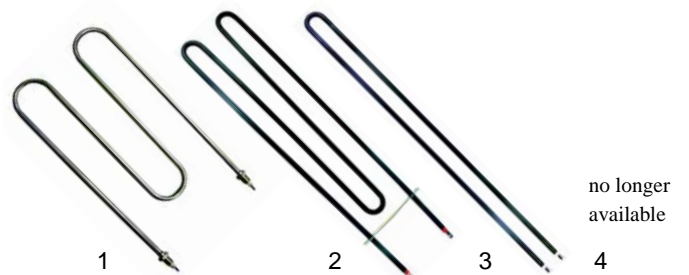

Item	Order	Description	Model	OEM
1	415419	2000W/230V	TOP 700/850, Optima	573006
2	418302	1000W/230V	SL-E, HL-E, EA-E, Optima	573015
3	418303	1200W/230V	SL-E, HL-E, EA-E, Optima	574107
4	n.l.a.	950W/230V		574011