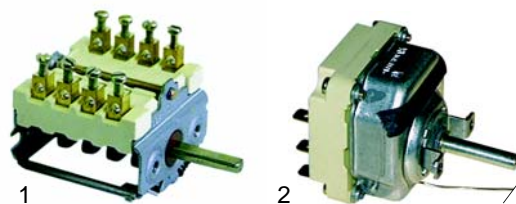

Item	Order	Description	Model	OEM
1	300021	switch	Top700/800,	203563
2	375021	thermostat	Optima (to '91)	203486