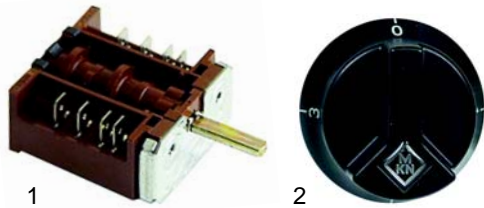

Cookmarie (electric)

Item	Order	Description	Model	OEM
1	418314	950W/230V	SL-E, HL-E,	573011
2	418303	1200W/230V	Optima 700	574107

Item	Order	Description	Model	OEM
1	375007	thermostat	SL-E, HL-E,	203490
2	110199	knob	Optima 700	209901