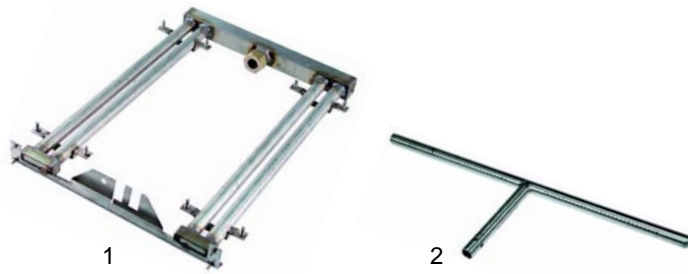

Item	Order	Description	Model	OEM
1	105890	burner	2/1 GN	810021
2	104296	ignition bridge		201620