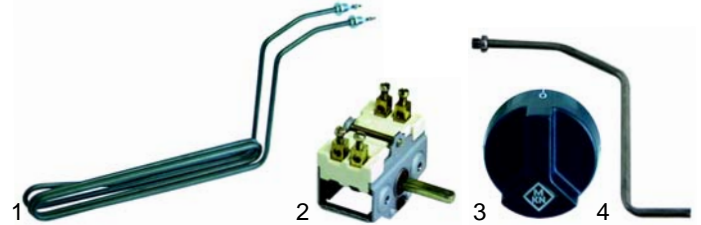

Item	Order	Description	Model	OEM
1	415713	2000W/230V		572069
2	300020	switch	LONDON	203563
3	110637	knob	(21201)	209911, 209227
4	550379	protection pipe		541223