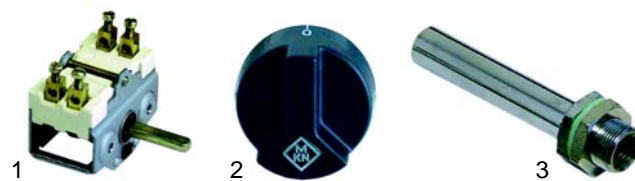

System Bains-marie II, III, IV

Item	Order	Description	Model	OEM
1	300020	switch	26221, 26231,	203563
2	110637	knob, 0-I	26271, 26371	209911, 209227
3	550285	protection pipe		541221