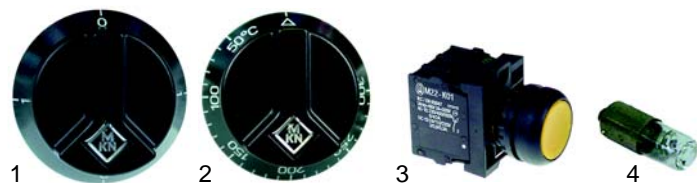

Item	Order	Description	Model	OEM
1	111778	knob, 0-I	universal	209900
2	111888	knob, 300 C		209903
3	346489	push button (reset)		203313
4	359606	incandescent lamp, 230V		203120