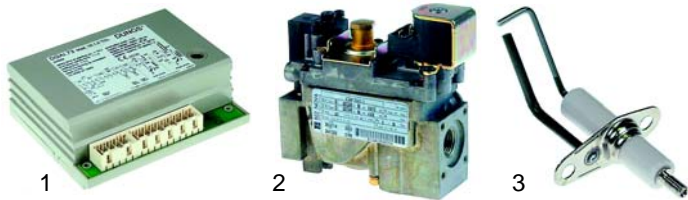

Item	Order	Description	Model	OEM
1	102378	ignition control module	Optima (from '01)	201699, 201735
2	101914	Novasit gas valve		201717
3	102834	ignition electrode		201639