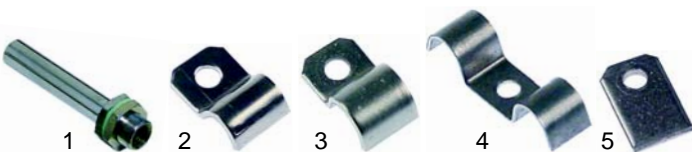

Item	Order	Description	Model	OEM
1	550285	protection pipe		935211
2	550878	clip für sensor, 6mm		208057
3	550877	clip für heating element, 8mm	universal	208058
4	550556	double clip		208062
5	550557	spacer piece		208063