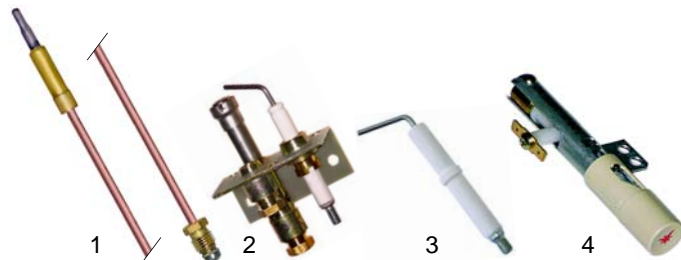

Item	Order	Description	Model	OEM
1	102219	thermocouple, 450mm		201530
2	100062	pilot burner	Counter 68	-
3	100719	electrode		201577
4	100007	piezoelectric igniter		201536