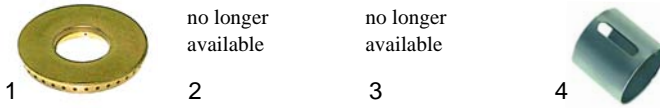

Boiling pans (gas/electric)

page 29

Small appliances and single devices (electrical)

page 35

Open tops (gas)

Item	Order	Description	Model	OEM
1	103090	burner cover C, Ø78mm	Counter 68,	201618
2	n.l.a.	burner head C	Counter 80,	201853
3	104209	aeration tube/short	Counter 90 (to 4/84),	201850
4	104210	aeration tube sleeve	Top 700/800 (to 3/83)	201541