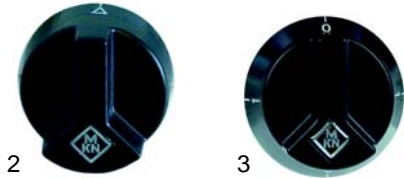

Item	Order	Description	Model	OEM
1	102219	thermocouple, 450mm		201530
2	100085	pilot burner	Counter 80, Counter 90	201598
3	100704	electrode		201578
4	100007	piezoelectric igniter		201536

Bratt pans (electric)

no longer available   no longer available

1

2

3

Item	Order	Description	Model	OEM
1	n.l.a.	1500W/230V	Mini	573053
2	n.l.a.	3000W/230V	Counter 68	573052
3	n.l.a.	1500W/230V	Counter 68	573051

1

2

Item	Order	Description	Model	OEM
1	415767	1500W/230V	Counter 80/90	573054
2	415768	2500W/230V	Counter 80/90 C9-E, EA-E	573055

1

2

Item	Order	Description	Model	OEM
1	380010	energy regulator, 230V	Counter 68/80	203559
2	380015	energy regulator, 230V	Mini, Counter 80/90, C9-E, EA-E	203160

1

2

Item	Order	Descr.	Model	OEM
1	110640	knob	Mini, Counter 68/80	209917, 209230 209236
2	111862	knob	Mini, Counter 90, C9-E, EA-E	209904

1

2

Item	Order	Description	Model	OEM
1	346440	switch/0-I	Counter 68	203227
2	300021	switch/0-I	Counter 80/90, C9-E, EA-E	203563

no picture

1

2

3

Item	Order	Description	Model	OEM
1	111953	knob	Counter 68	209003
2	110637	knob, 0-I	Counter 80, C9-E, EA-E	209227 209911
3	111778	knob, 0-I	Counter 90, C9-E, EA-E	209900

1

2

3

Item	Order	Description	Model	OEM
1	359122	lamp holder/red		
2	359121	lamp holder/yellow	Mini, Counter 68	203107
3	359430	signal element, 230V		

1

2

Item	Order	Description	Model	OEM
1	359094	signal lamp/yellow, 400V	Mini	203711
2	359093	signal lamp/clear, 400V	Counter 80	203429

1

2

3

4

Item	Order	Description	Model	OEM
1	359116	bulb lamp holder/clear		203103
2	359381	lamp holder E14	Counter 90C9-E	203105
3	359603	glow lamp, 400V	EA-E	203106
4	359195	lens - clear		203109

Bratt pans (electric)

no longer available

1

2

3