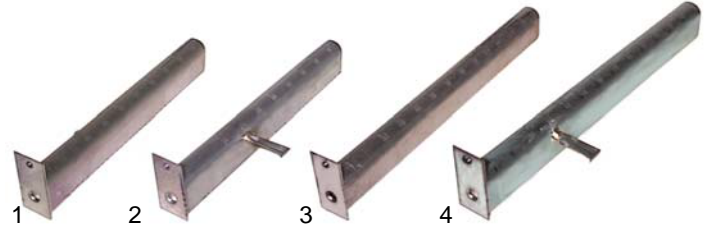

Boiling pans (gas)

Item	Order	Description	Model	OEM
1	104200	burner, 295 mm	40LR/60LR	201505
2	104201	burner, 295 mm, with ignition bridge	(to '91)	201506
2	104202	burner, 385 mm	80LR/100LR	201507
3	104203	burner, 385 mm, with ignition bridge	(to '91), 100L/150L/250L (rectangle)	201508

no longer available

Item	Order	Description	Model	OEM
1	n.l.a.	burner	40LR/60LR ('91 to '94)	811506
2	104426	burner	40LR/60LR ('94 to '04)	811507

no longer available

Item	Order	Description	Model	OEM
1	n.l.a.	burner	80LR/100LR ('91 to '94)	811511
2	104428	burner	80LR/100LR ('94 to '04)	811512