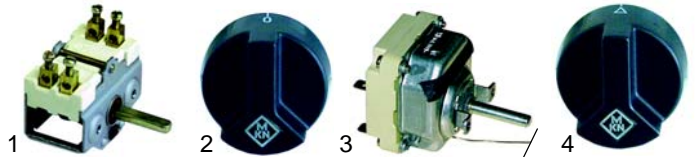

Item	Order	Description	Model	OEM
1	300020	switch		203563
2	110637	knob, 0-I	Otto (0520901/28121)	209909, 209227
3	375143	thermostat, 110 C		203491
4	110638	knob, 110 C		209910, 209229