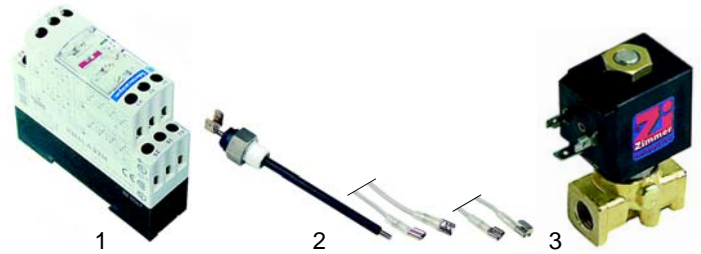

Item	Order	Description	Model	OEM
1	380495	level regulator	Optima (to '00)	203419
2	401409	electrode (conversion kit)		203858
3	370175	solenoid valve		201657