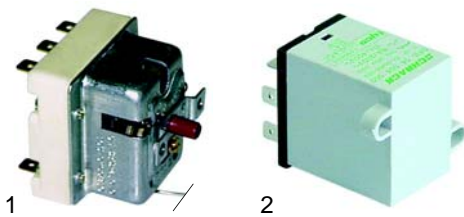

no picture

Item	Order	Description	Model	OEM
1	111953	knob	Counter 68	209003
2	110637	knob	Counter 80, TOP 700/850 (to '81)	209227 209911
3	111778	knob	Counter 90, TOP 700/850 (from '81), C9-E, EA-E, SL-E, HL-E, Optima	209900

Item	Order	Description	Model	OEM
1	375017	safety thermostat	C9-E, EA-E, SL-E, HL-E, Optima	203484
2	380375	relay	EA-E Master, SL-E Master/Vario, HL-E Master/Vario, Optima Master/Vario	203199