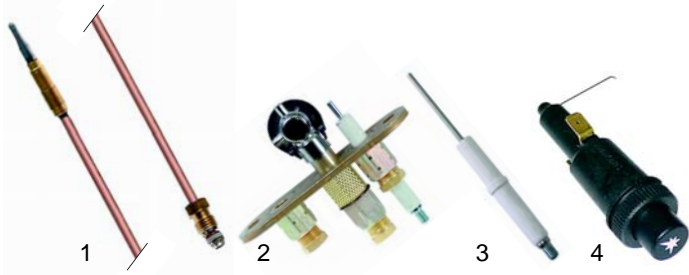

Item	Order	Description	Model	OEM
1	102267	thermocouple, 600mm		201670
2	102840	pilot burner	EA-G	201680
3	100701	electrode	SL-G; HL-G	
4	100039	piezoelectric igniter		910736