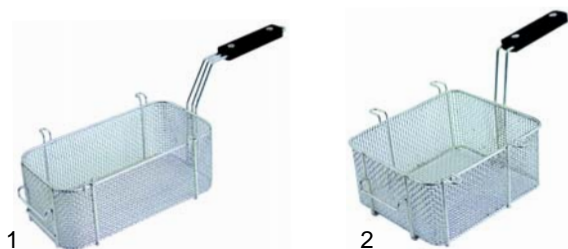

Item	Order	Description	Model	OEM
1	970292	basket	LONDON	206129
2	970293	basket	OILO	206000