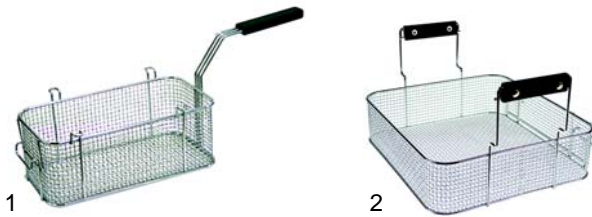

Item	Order	Description	Model	OEM
1	970152	fryer basket, 170x310x115 mm	universal	206129
2	970414	fryer basket, 365x380x100mm	Paris	206020