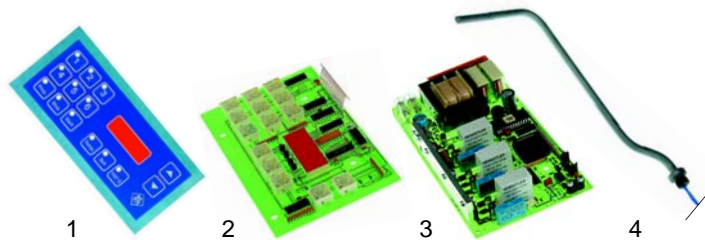

Electric

Item	Order	Description	Model	OEM
1	401446	membrane keypad		055055
2	401445	display p.c.b.	SL-E, HL-E, Optima	203124
3	401447	control p.c.b.		203128
4	379997	sensor		203602