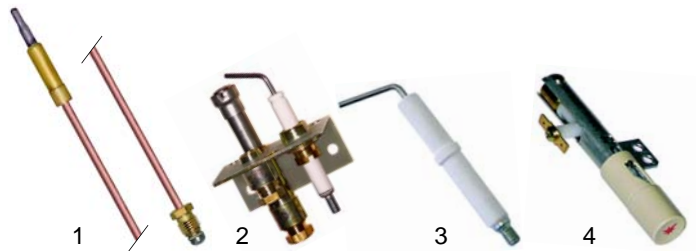

Item	Order	Description	Model	OEM
1	102219	thermocouple, 450mm		201530
2	100062	pilot burner	Counter 68	
3	100719	electrode		201577
4	100007	piezoelectric igniter		201536