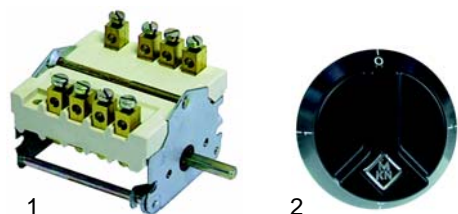

Open tops (large boiling surface/electric)

Item	Order	Description	Model	OEM
1	418255	600 W/80 V	Optima 700	574114
2	490022	1000 W/230 V	Optima 850	203061

Item	Order	Description	Model	OEM
1	375038	thermostat, 300 C	Optima 850 (to 3/'84), Optima 850 (to 1/'91)	203494, 203406
1	375096	thermostat, 450 C	Optima 700 (from 1/'94), Optima 850 (from 2/'91)	203407
2	111868	knob/0 - 10	Optima 700, Optima 850	209930