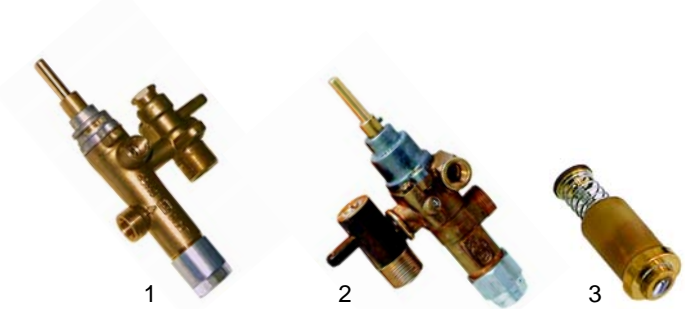

Item	Order	Description	Model	OEM
1	n.l.a.	gas tap EGA (C), natural gas, gas tap EGA (D), natural gas, gas tap EGA (C), LPG, gas tap EGA (D), LPG	Top 700 (from 4/'83), Top 850	201830, 201835, 201742, 201743
2	101606	gas tap PEL21 (C), natural gas gas tap PEL21 (D), natural gas gas tap PEL21 (C), LPG gas tap PEL21 (D), LPG	(from 4/'83), Optima 700, Optima 850	201830 201835 201742 201743
3	101060	magnetic unit (EGA)		201527
3	101058	magnetic unit (PEL 20/21)		201526