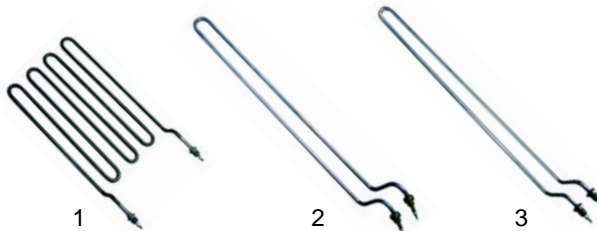

Infrared grills (electrical)

Item	Order	Description	Model	OEM
1	n.l.a.	2500W/230V	Mini	574106
2	415709	825W/55V	Counter 68	574002
3	415427	820W/95V	Counter 80	574027

Pos.	Order	Description	Model	OEM
1	415426	870W/95V	Counter 90, C9-E, EA-E, SL-E, HL-E, Optima	574097