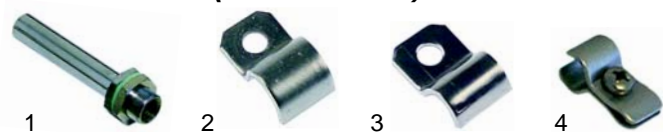

Bains-marie (mechanical)

Item	Order	Description	Model	OEM
1	550285	protection pipe		541221
2	550877	fixing clip	universal	575076
3	550878	fixing clip sensor		575077
4	550135	double clip (PU 10 pieces)		575022