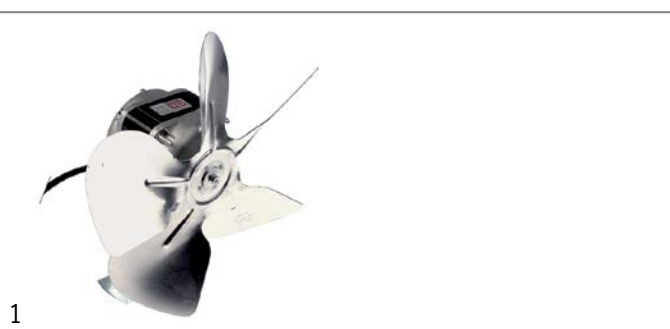

Part No.	601391	Ref. No.	200410 200410+504994
description	fan 230V 16W 50/60Hz fan wheel ø 254mm shaft L 16mm feet depth 83mm L 77mm W 83mm H 83mm blade angle 34° connection cable 500mm		
For models:	IceQueen-IQ200A