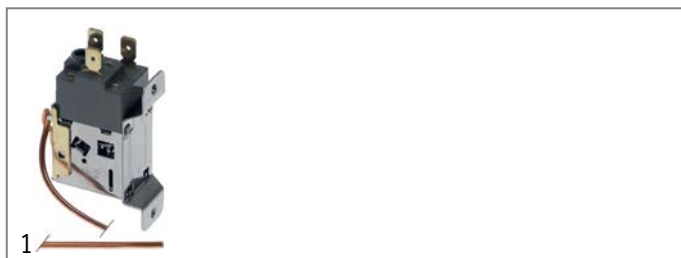

Part No.	541855	Ref. No.	300424
description	pressure control reset automatic HTB-3UC57		
For models:	Quasar-130CA, Quasar-20CA, Quasar-30CA, Quasar-40CA, Quasar-40SCA, Quasar-50CA, Quasar-60CA, Quasar-90CA