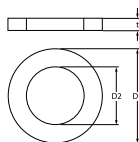

Part No.	532516	Ref. No.	210406
description	O-ring EPDM thickness 1.5mm ID ø 30mm Qty 1 pcs		
For models:	Pulsar-145A, Pulsar-145W, Pulsar-15A, Pulsar-15W, Pulsar-25A, Pulsar-25W, Pulsar-35A, Pulsar-35W, Pulsar-45A, Pulsar-45W, Pulsar-65A, Pulsar-65W, Pulsar-85A, Pulsar-85W, Pulsar-MP145A, Pulsar-MP145W, Pulsar-MP401A, Pulsar-MP401W, Pulsar-MP801A, Pulsar-MP801W