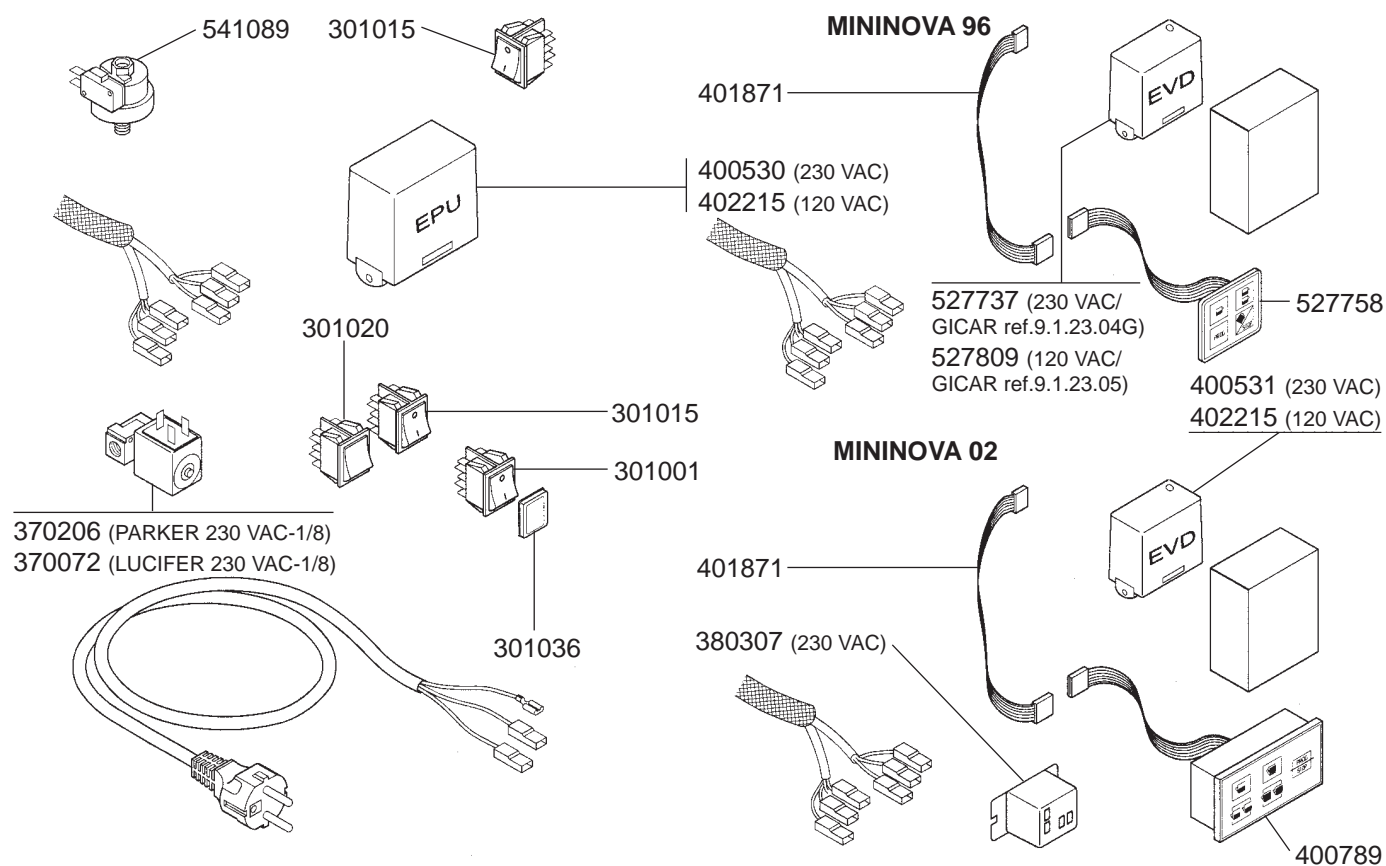

4 POLES

- 417039 (1 GR, 230/240 VAC-2000 W)
- 417040 (2 GR, 230/240 VAC-2600 W)
- 417064 (3 GR, 230/240 VAC-3700 W)

6 POLES

- 417043 (1 GR, 230/240 VAC-1800 W)
- 417233 (2 GR, 230/240 VAC-3000 W)
- 417088 (3 GR, 230/240 VAC-3700 W)
- 527771 (2 GR, 230/240 VAC-4500 W)
- 527770 (3/4 GR, 230/240 VAC-5000 W)

BOILER VARIOUS MININOVA

MOTOR/MANOMETER/VARIOUS

ELECTRICAL COMPONENTS VENUS/POLARIS

ELECTRICAL COMPONENTS SPHERA

ELECTRICAL COMPONENTS EVD/EVD TH

ELECTRICAL COMPONENTS EVD DISPLAY

WEGA – ESPRESSO MACHINES

1
ESPRESSO MACHINES

ELECTRICAL COMPONENTS MINI NOVA

ELECTRICAL COMPONENTS VARIOUS

GASTROPARTS.COM