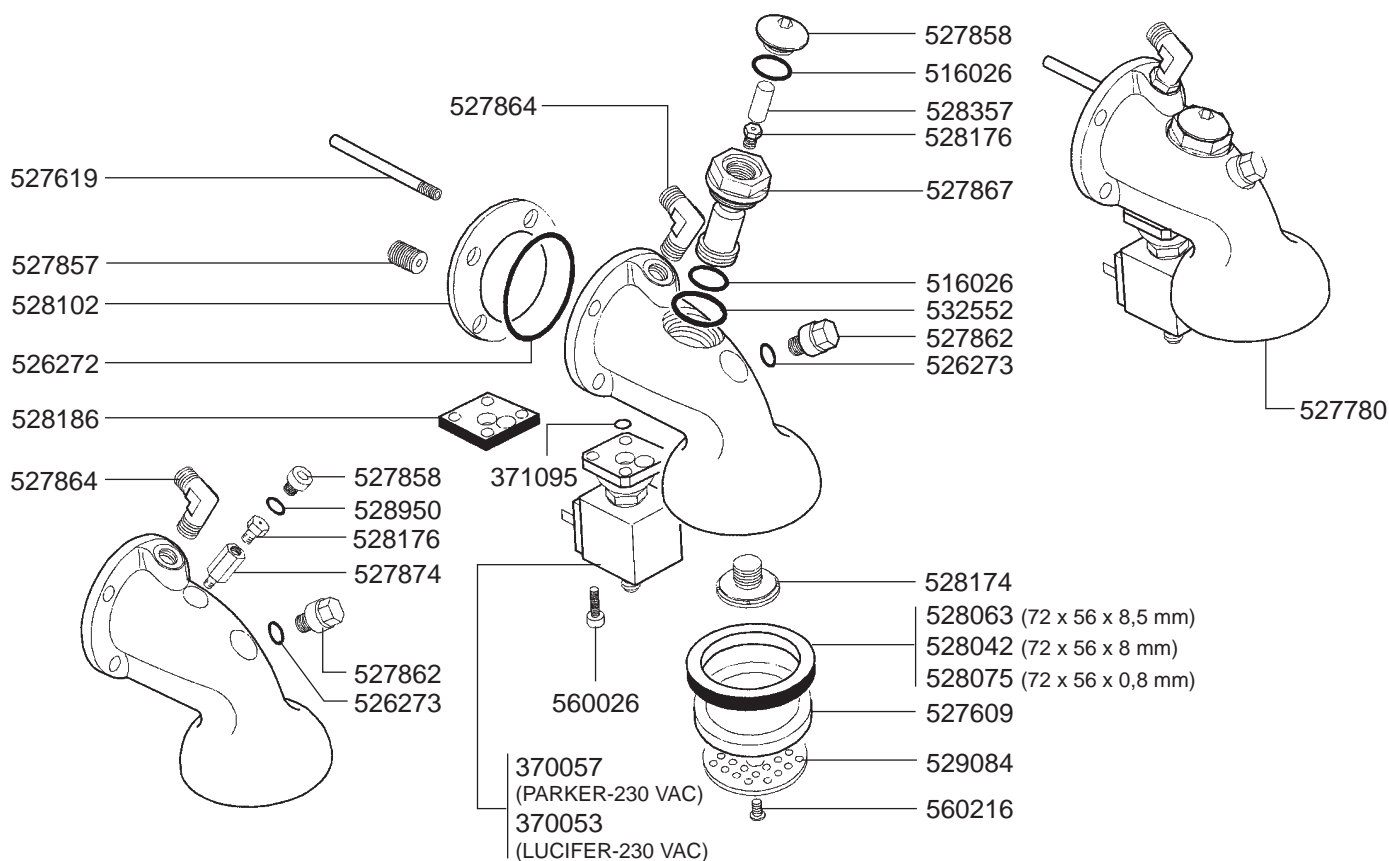

SOLENOID GROUP