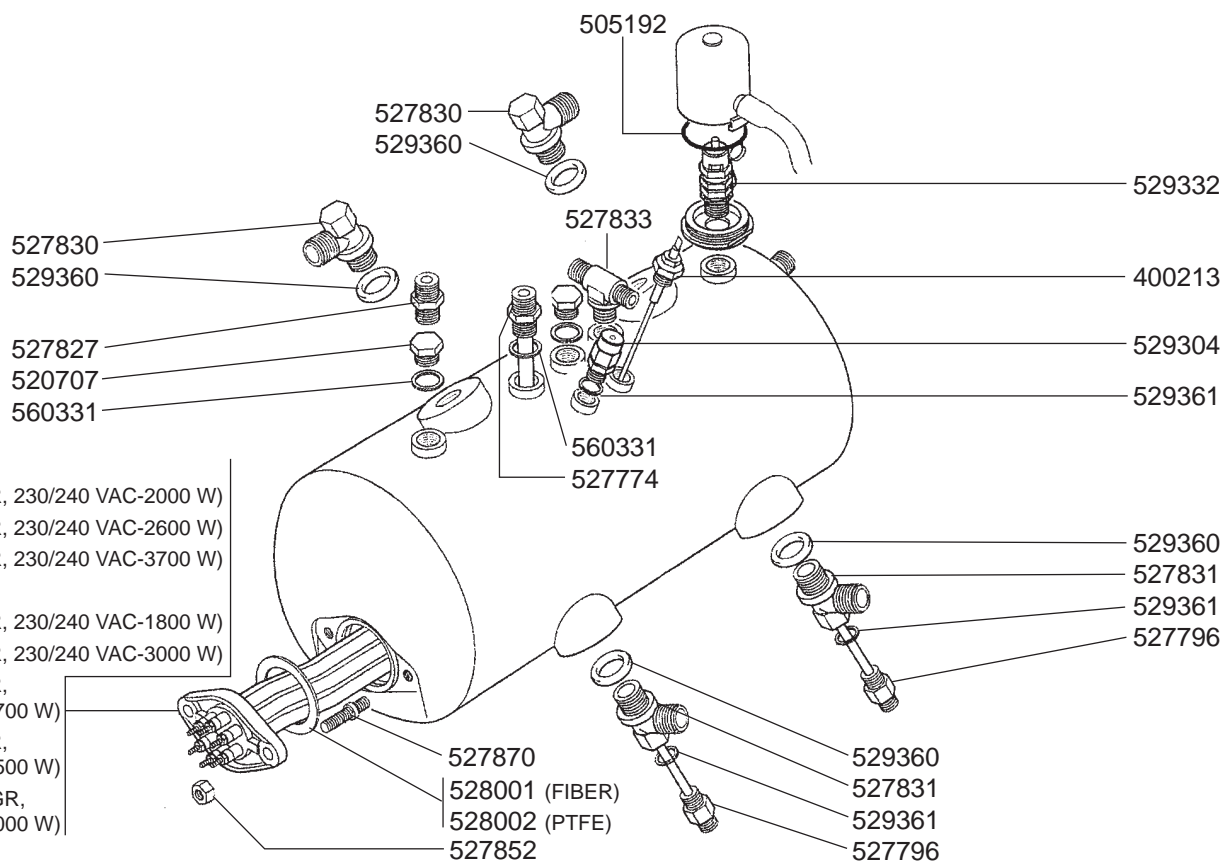

1 LEVEL INDICATOR/VALVES/DRIP TRAY

BOILER VARIOUS EMA/EPU/EVD

BOILER VARIOUS ORION

4 POLES

- 417039 (1 GR, 230/240 VAC-2000 W)
- 417040 (2 GR, 230/240 VAC-2600 W)
- 417064 (3 GR, 230/240 VAC-3700 W)

6 POLES

- 417043 (1 GR, 230/240 VAC-1800 W)
- 417233 (2 GR, 230/240 VAC-3000 W)
- 417088 (3 GR, 230/240 VAC-3700 W)
- 527771 (2 GR, 230/240 VAC-4500 W)
- 527770 (3/4 GR, 230/240 VAC-5000 W)

BOILER VARIOUS VENUS

4 POLES

- 417039 (1 GR, 230/240 VAC-2000 W)
- 417040 (2 GR, 230/240 VAC-2600 W)
- 417064 (3 GR, 230/240 VAC-3700 W)

6 POLES

- 417043 (1 GR, 230/240 VAC-1800 W)
- 417233 (2 GR, 230/240 VAC-3000 W)
- 417088 (3 GR, 230/240 VAC-3700 W)
- 527771 (2 GR, 230/240 VAC-4500 W)
- 527770 (3/4 GR, 230/240 VAC-5000 W)