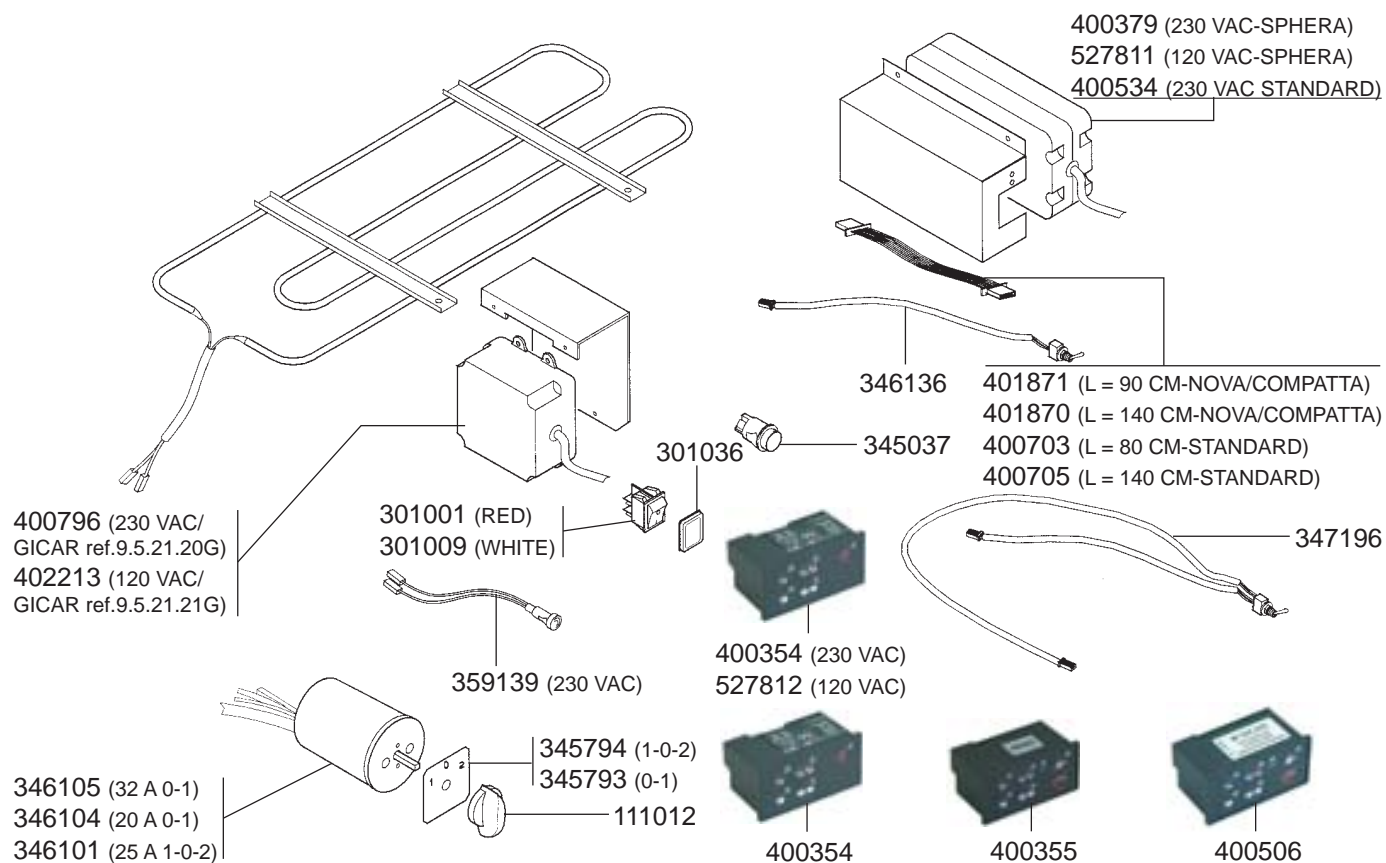

ELECTRICAL COMPONENTS EVD/EVD TH