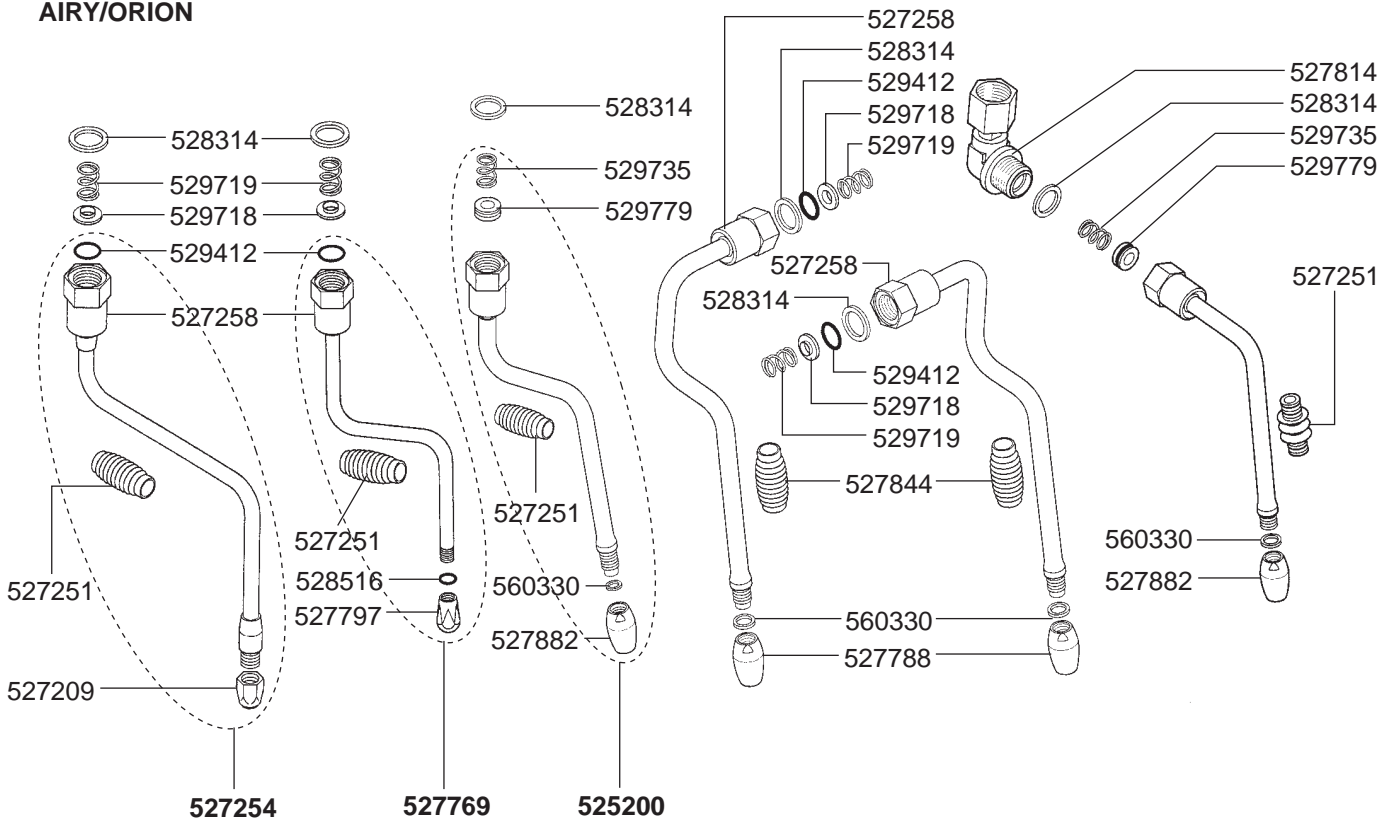

1 LEVEL INDICATOR/VALVES/DRIP TRAY

BOILER VARIOUS EMA/EPU/EVD

BOILER VARIOUS ORION

4 POLES

- 417039 (1 GR, 230/240 VAC-2000 W)
- 417040 (2 GR, 230/240 VAC-2600 W)
- 417064 (3 GR, 230/240 VAC-3700 W)

6 POLES

- 417043 (1 GR, 230/240 VAC-1800 W)
- 417233 (2 GR, 230/240 VAC-3000 W)
- 417088 (3 GR, 230/240 VAC-3700 W)
- 527771 (2 GR, 230/240 VAC-4500 W)
- 527770 (3/4 GR, 230/240 VAC-5000 W)

BOILER VARIOUS VENUS

4 POLES

- 417039 (1 GR, 230/240 VAC-2000 W)
- 417040 (2 GR, 230/240 VAC-2600 W)
- 417064 (3 GR, 230/240 VAC-3700 W)

6 POLES

- 417043 (1 GR, 230/240 VAC-1800 W)
- 417233 (2 GR, 230/240 VAC-3000 W)
- 417088 (3 GR, 230/240 VAC-3700 W)
- 527771 (2 GR, 230/240 VAC-4500 W)
- 527770 (3/4 GR, 230/240 VAC-5000 W)