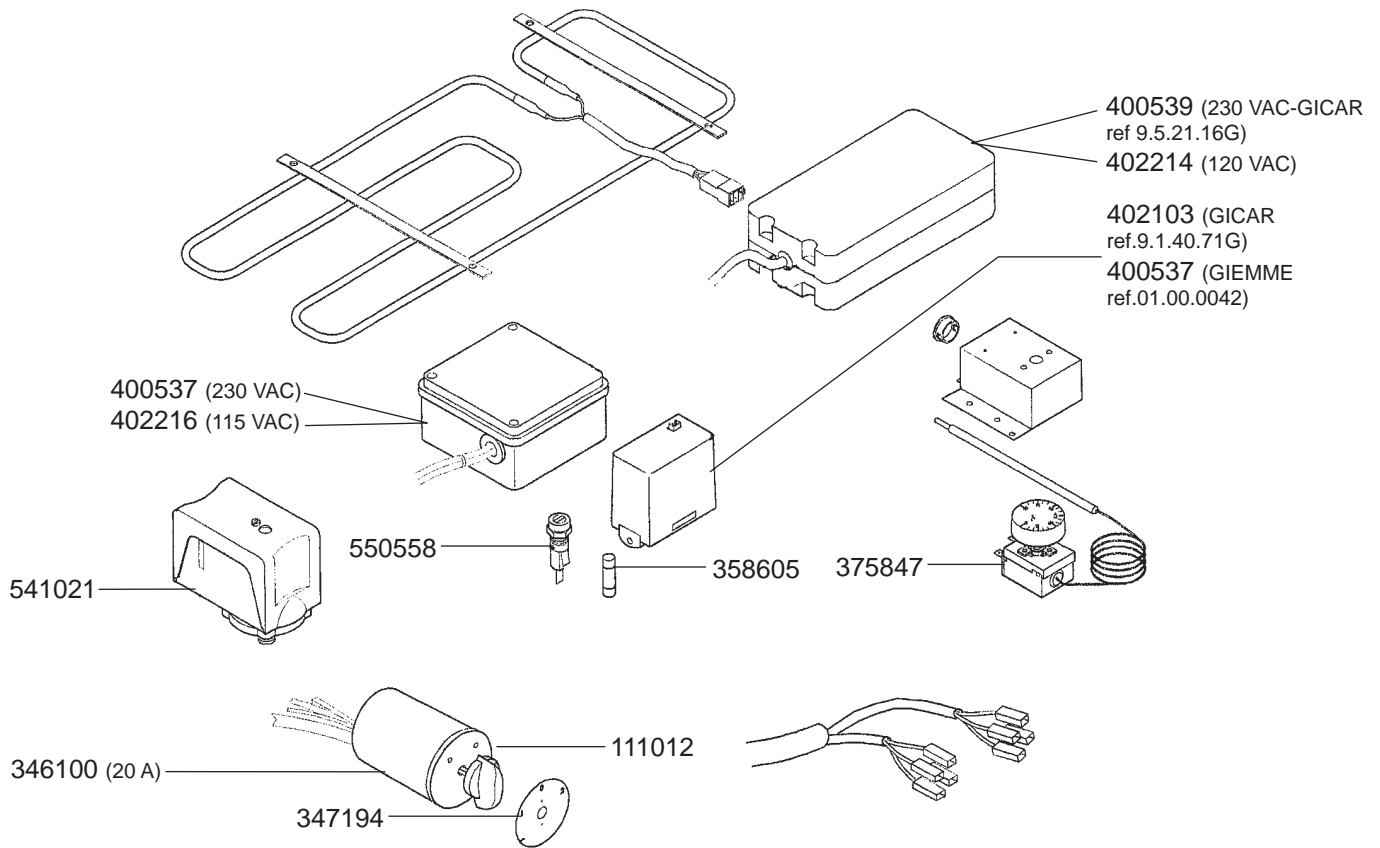

ELECTRICAL COMPONENTS VENUS/POLARIS