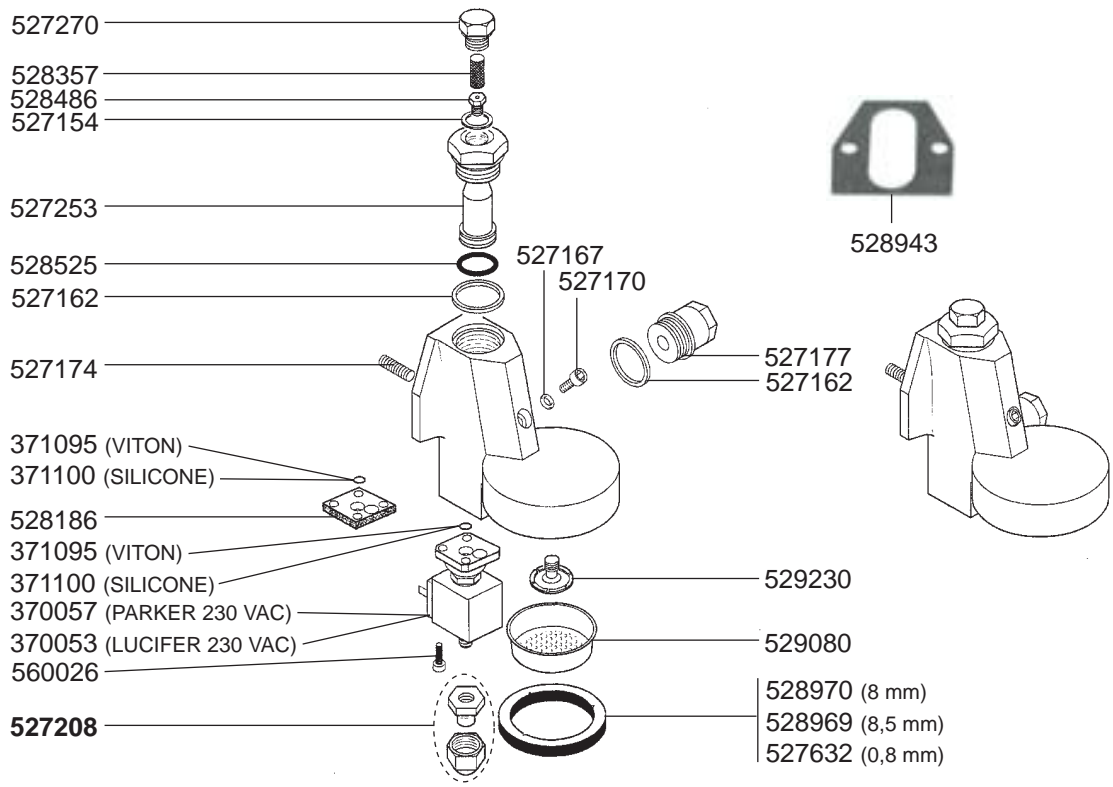

SOLENOID GROUP