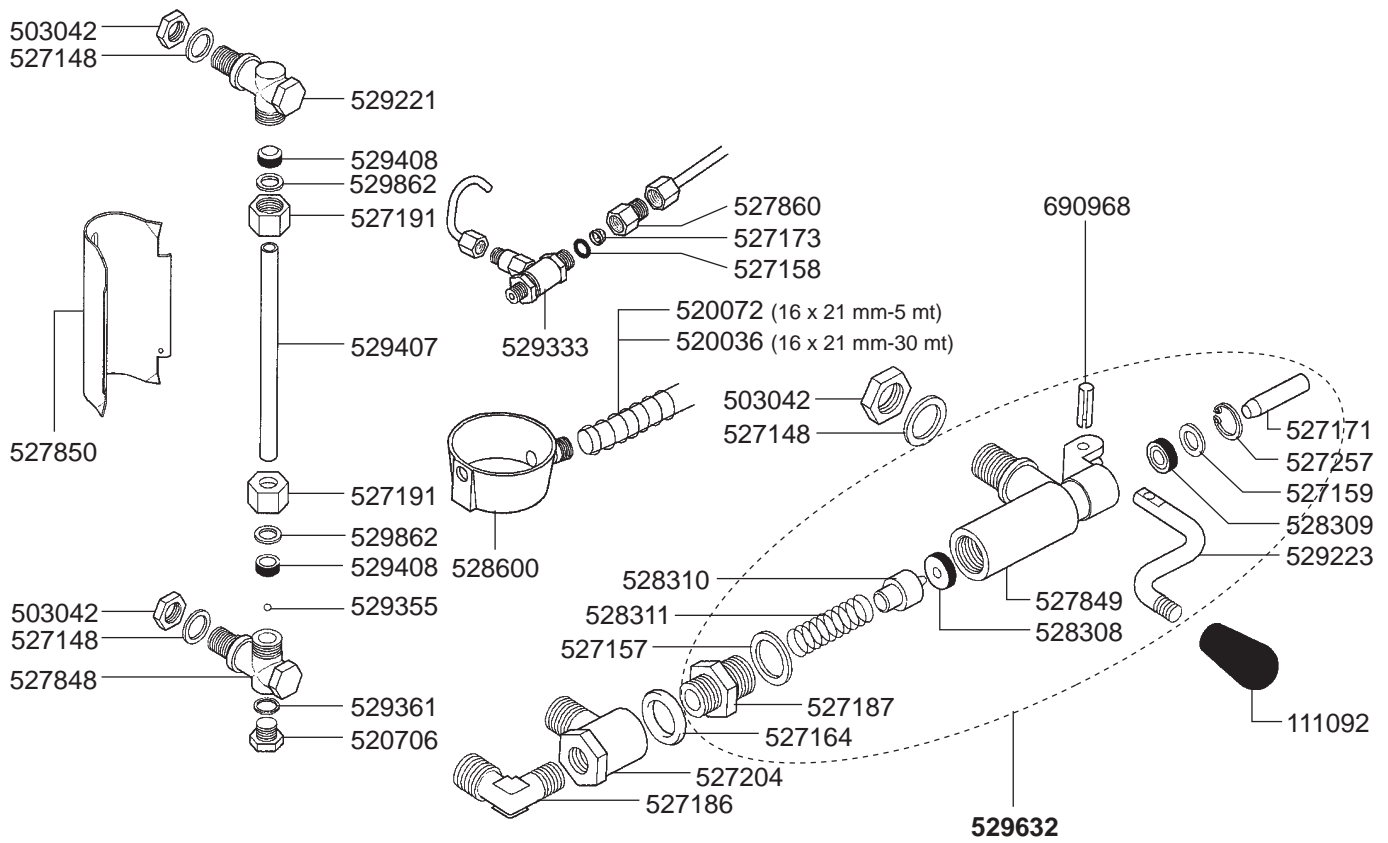

1 LEVEL INDICATOR/VALVES/DRIP TRAY

BOILER VARIOUS EMA/EPU/EVD

BOILER VARIOUS ORION

4 POLES

- 417039 (1 GR, 230/240 VAC-2000 W)
- 417040 (2 GR, 230/240 VAC-2600 W)
- 417064 (3 GR, 230/240 VAC-3700 W)

6 POLES

4 POLES

- 417039 (1 GR, 230/240 VAC-2000 W)
- 417040 (2 GR, 230/240 VAC-2600 W)
- 417064 (3 GR, 230/240 VAC-3700 W)

6 POLES

- 417043 (1 GR, 230/240 VAC-1800 W)
- 417233 (2 GR, 230/240 VAC-3000 W)
- 417088 (3 GR, 230/240 VAC-3700 W)
- 527771 (2 GR, 230/240 VAC-4500 W)
- 527770 (3/4 GR, 230/240 VAC-5000 W)