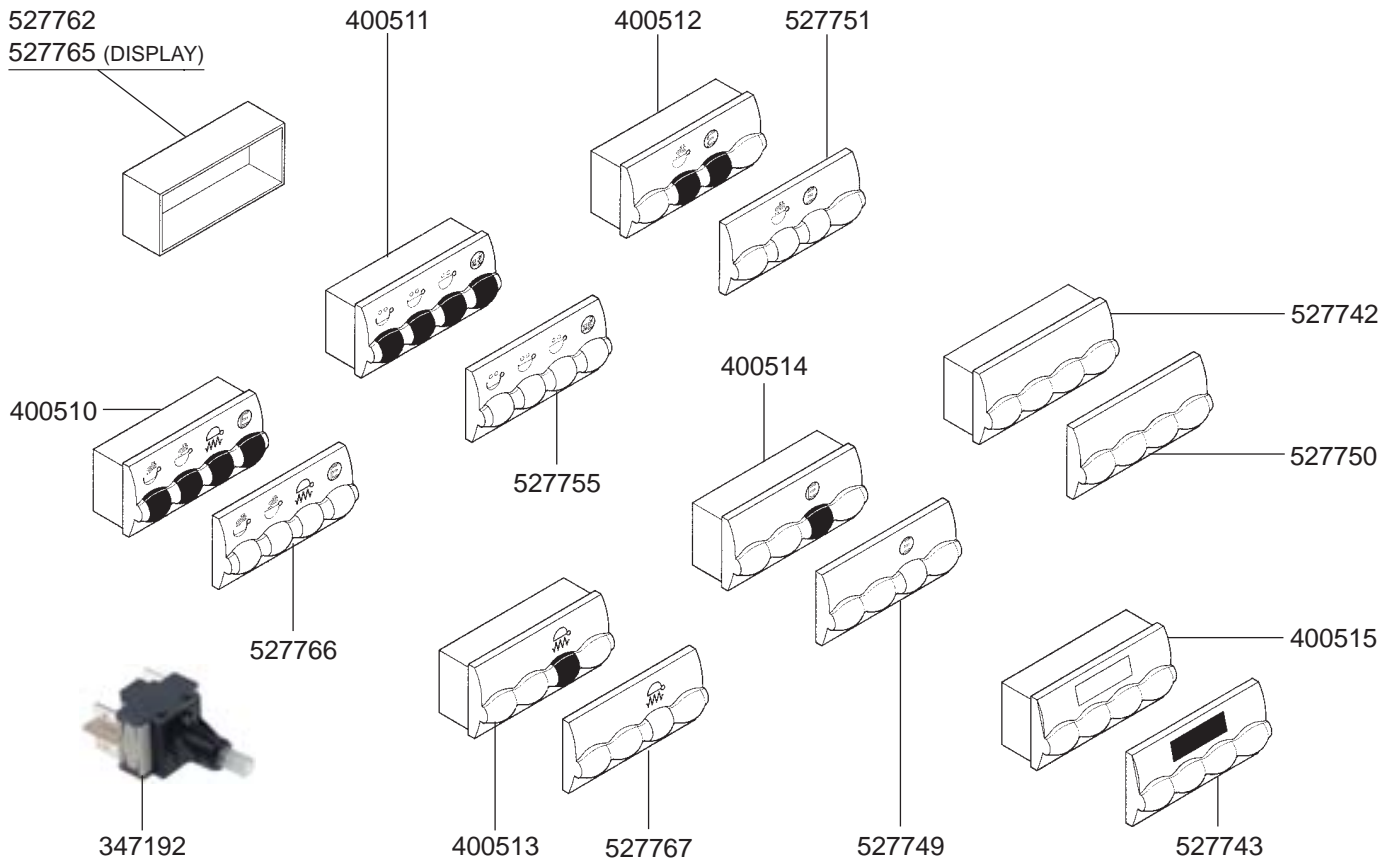

ELECTRICAL COMPONENTS SPHERA