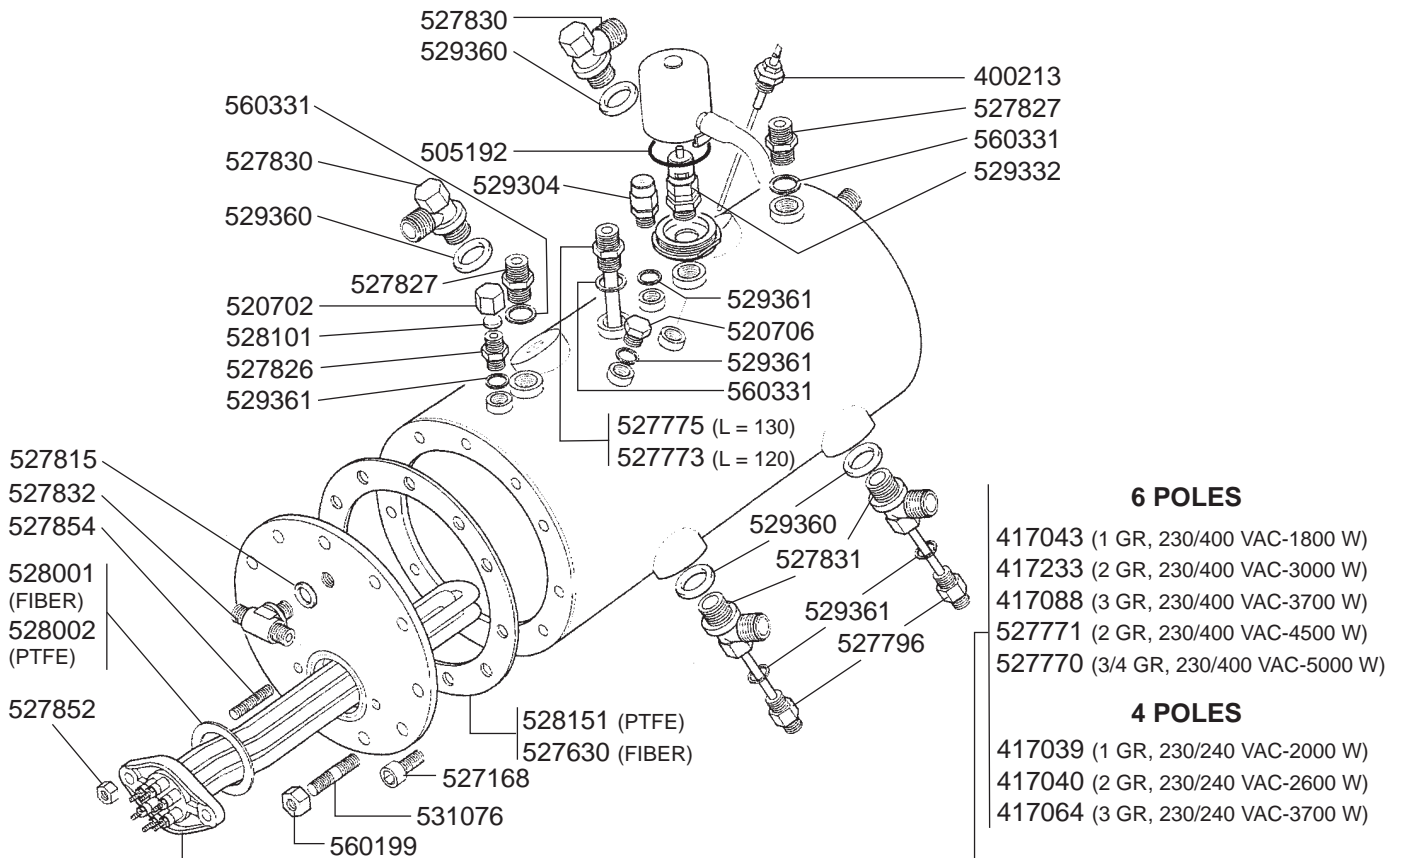

1 LEVEL INDICATOR/VALVES/DRIP TRAY

BOILER VARIOUS EMA/EPU/EVD

BOILER VARIOUS ORION

4 POLES

- 417039 (1 GR, 230/240 VAC-2000 W)
- 417040 (2 GR, 230/240 VAC-2600 W)
- 417064 (3 GR, 230/240 VAC-3700 W)

6 POLES

- 417043 (1 GR, 230/240 VAC-1800 W)
- 417233 (2 GR, 230/240 VAC-3000 W)
- 417088 (3 GR, 230/240 VAC-3700 W)
- 527771 (2 GR, 230/240 VAC-4500 W)
- 527770 (3/4 GR, 230/240 VAC-5000 W)

BOILER VARIOUS VENUS

4 POLES

- 417039 (1 GR, 230/240 VAC-2000 W)
- 417040 (2 GR, 230/240 VAC-2600 W)
- 417064 (3 GR, 230/240 VAC-3700 W)

6 POLES

- 417043 (1 GR, 230/240 VAC-1800 W)
- 417233 (2 GR, 230/240 VAC-3000 W)
- 417088 (3 GR, 230/240 VAC-3700 W)
- 527771 (2 GR, 230/240 VAC-4500 W)
- 527770 (3/4 GR, 230/240 VAC-5000 W)