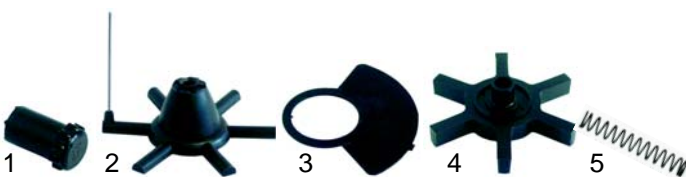

Item	Order	Description	Model	OEM
1	527500	Setting screw		340120
2	527501	Star (above)	T45	160072
3	527502	Sector sheet metal	T80	160073
4	527503	Star (middle + lower)		340196
5	527504	Spring		230023