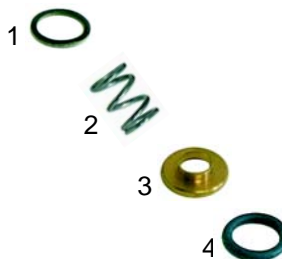

Item	Order	Description
1	528790	Non-return valve, 3/8"
2	528936	Expansion valve
3	528937	Expansion valve (adjustable)

Level glass

Item	Order	Description	Model	OEM
1	529407	Level glass, 170 x 11 mm		21300
2	529408	Level glass gasket		12200
3	529862	Pressure washer		25652
4	529355	Plastic ball		15300

Water inlet valve

Item	Order	Description
1	529632	Water inlet valve/cpl.
2	111092	Handle

Item	Order	Description
1	528309	Gasket
2	528308	Piston gasket
3	528310	Piston
4	528311	Spring

Taps

Item	Order	Description
1	529621	Tap/cpl. (steam/water)
2	111090	Knob/cpl. (steam)
3	111156	Knob (water)

Taps

Item	Order	Description
1	528308	Gasket, 15 x 4 x 4mm
2	528312	Gasket
3	528313	Shaft gasket
4	529719	Spring

Pipes

Item	Order	Description
1	529775	Steam pipe
2	529773	Steam pipe/stainless steel
3	529860	Water pipe

Pipe accessories

Item	Order	Description
1	528210	Gasket/klingerit
1	528314	Gasket/teflon
2	529719	Spring
3	529718	Pressure washer
4	529412	O-ring

Drain tap

Item	Order	Description
1	528600	Drain tap
2	520072	Outflow hose, 3/8", pack 5 m
2	520036	Outflow hose, 3/8", pack 30 m