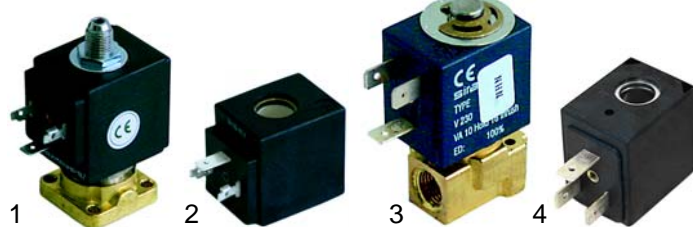

☎ +48 56 657 00 66

📘 fb.com/gastroparts.global

GASTROPARTS.COM

Solenoid valves

Scem/Parker

Item	Order	Description
1	370057	cpl., 3 ways, 230V AC
2	370062	Solenoid square base
3	370206	cpl., 1/8", 2 ways, 230V AC
4	371029	Magnetic coil, 230V AC

Lucifer

Item	Order	Description
1	370053	cpl., 3 ways, 230V AC
2	370061	Solenoid square base
3	371031	Magnetic coil, 230V AC

ODE

Sirai

Item	Order	Description
1	370203	cpl., 3 ways, 230V AC
2	371150	Magnetic coil, 230V AC
3	370168	cpl., 1/8", 2 ways, 230V AC
4	371071	Magnetic coil, 230V AC

Solenoid valve accessories

Item	Order	Description
1	371091	Plug/small
2	371090	Plug/big
3	371095	O-ring/viton
4	371100	O-ring/Silicon

Switches

Item	Order	Description
1	541021	Pressure switch, 3 poles
2	301002	Switches, 2 poles

Item	Order	Description
1	400019	RL30/1E-2C/F, 230V
2	400020	Level probe

Flowmeter

Item	Order	Description
1	400004	Flowmeter, 1/4"
2	400256	Plug
3	400257	Flowmeter turbine
4	400258	Case gasket

Key push buttons