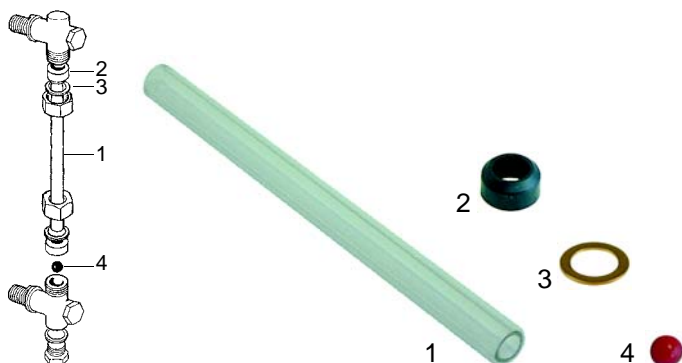

Manometer

Item	Order	Description
1	541223	Manometer/double scale

Valves

Item	Order	Description
1	529312	Safety valve, 1,8 bar, 3/8"
2	529316	Safety valve/sealed, 1,8 bar, 3/8"
3	529303	Empty valve/stainless steel, 1/4"
4	529304	Empty valve, 1/4"
5	529361	Cu-gasket, 1/4"
6	529349	Cu-gasket, 3/8"

Item	Order	Description
1	528790	Non-return valve, 3/8"
2	528936	Expansion valve
3	528937	Expansion valve (adjustable)

Level glass

Item	Order	Description	Model	OEM
1	529407	Level glass, 170 x 11 mm		21300
2	529408	Level glass gasket		12200
3	529862	Pressure washer		25652
4	529355	Plastic ball		15300

Water inlet valve

Item	Order	Description
1	529632	Water inlet valve/cpl.
2	111092	Handle

Item	Order	Description
1	528309	Gasket
2	528308	Piston gasket
3	528310	Piston
4	528311	Spring

Taps

Item	Order	Description
1	529621	Tap/cpl. (steam/water)
2	111090	Knob/cpl. (steam)
3	111156	Knob (water)

Taps

Item	Order	Description
1	528308	Gasket, 15 x 4 x 4mm
2	528312	Gasket
3	528313	Shaft gasket
4	529719	Spring

Pipes

Item	Order	Description
1	529775	Steam pipe
2	529773	Steam pipe/stainless steel
3	529860	Water pipe