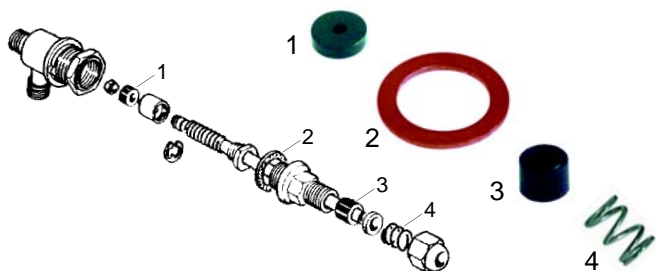

Item	Order	Description
1	528790	Non-return valve, 3/8"
2	528936	Expansion valve
3	528937	Expansion valve (adjustable)

Level glass

Item	Order	Description	Model	OEM
1	529407	Level glass, 170 x 11 mm		21300
2	529408	Level glass gasket		12200
3	529862	Pressure washer		25652
4	529355	Plastic ball		15300

Water inlet valve

Item	Order	Description
1	529632	Water inlet valve/cpl.
2	111092	Handle

Item	Order	Description
1	528309	Gasket
2	528308	Piston gasket
3	528310	Piston
4	528311	Spring

Taps

Item	Order	Description
1	529621	Tap/cpl. (steam/water)
2	111090	Knob/cpl. (steam)
3	111156	Knob (water)

Taps

Item	Order	Description
1	528308	Gasket, 15 x 4 x 4mm
2	528312	Gasket
3	528313	Shaft gasket
4	529719	Spring

Pipes

Item	Order	Description
1	529775	Steam pipe
2	529773	Steam pipe/stainless steel
3	529860	Water pipe