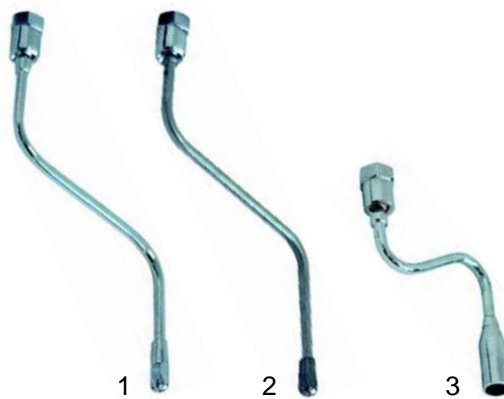

Item	Order	Description
1	528790	Non-return valve, 3/8"
2	528936	Expansion valve
3	528937	Expansion valve (adjustable)

Level glass

Item	Order	Description	Model	OEM
1	529407	Level glass, 170 x 11 mm		21300
2	529408	Level glass gasket		12200
3	529862	Pressure washer		25652
4	529355	Plastic ball		15300

Water inlet valve

Item	Order	Description
1	529632	Water inlet valve/cpl.
2	111092	Handle

Item	Order	Description
1	528309	Gasket
2	528308	Piston gasket
3	528310	Piston
4	528311	Spring

Taps

Item	Order	Description
1	529621	Tap/cpl. (steam/water)
2	111090	Knob/cpl. (steam)
3	111156	Knob (water)

Taps

Item	Order	Description
1	528308	Gasket, 15 x 4 x 4mm
2	528312	Gasket
3	528313	Shaft gasket
4	529719	Spring

Pipes

Item	Order	Description
1	529775	Steam pipe
2	529773	Steam pipe/stainless steel
3	529860	Water pipe