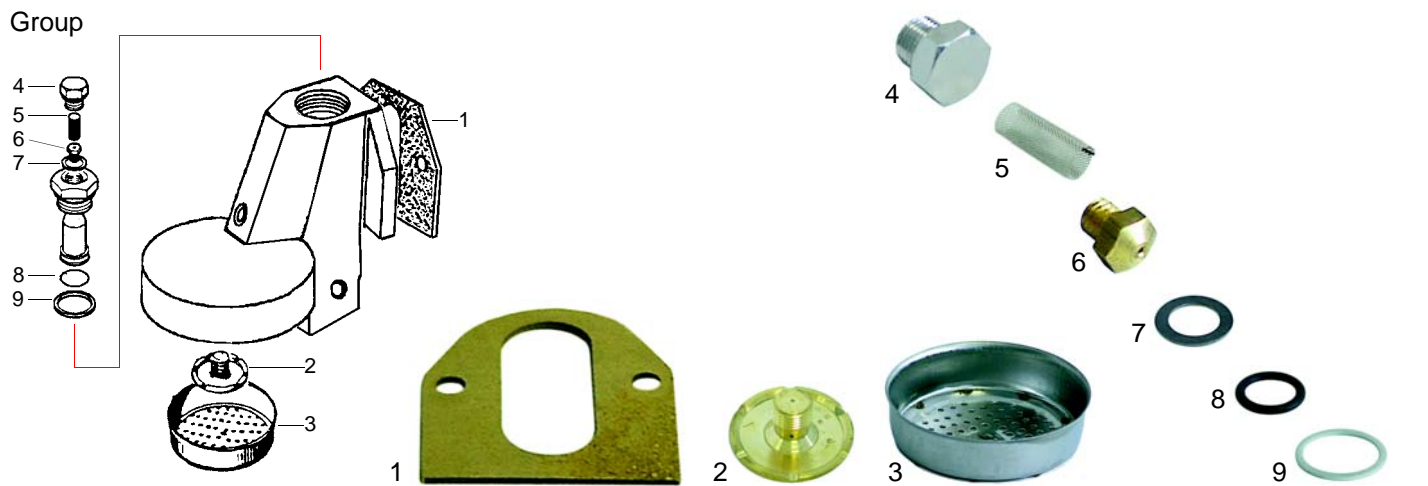

Water inlet valve

Item	Order	Description
1	529632	Water inlet valve/cpl.
2	111092	Handle

Item	Order	Description
1	528309	Gasket
2	528308	Piston gasket
3	528310	Piston
4	528311	Spring

Taps

Item	Order	Description
1	529621	Tap/cpl. (steam/water)
2	111090	Knob/cpl. (steam)
3	111156	Knob (water)

Taps

Item	Order	Description
1	528308	Gasket, 15 x 4 x 4mm
2	528312	Gasket
3	528313	Shaft gasket
4	529719	Spring

Pipes

Item	Order	Description
1	529775	Steam pipe
2	529773	Steam pipe/stainless steel
3	529860	Water pipe

Pipe accessories

Item	Order	Description
1	528210	Gasket/klingerit
1	528314	Gasket/teflon
2	529719	Spring
3	529718	Pressure washer
4	529412	O-ring

Drain tap

Item	Order	Description
1	528600	Drain tap
2	520072	Outflow hose, 3/8", pack 5 m
2	520036	Outflow hose, 3/8", pack 30 m

Item	Order	Description	Item	Order	Description	Item	Order	Description
1	528138	Group gasket	4	528944	Screw cap	7	528945	Gasket
2	529081	Divider	5	528946	Sieve	8	528525	Gasket
3	529080	Shower	6	528947	Jet	9	528524	Gasket