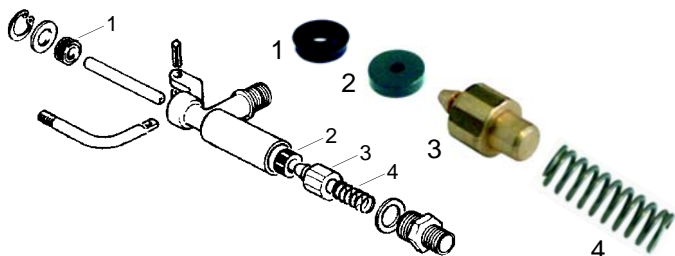

Manometer

Item	Order	Description
1	541223	Manometer/double scale

Valves

Item	Order	Description
1	529312	Safety valve, 1,8 bar, 3/8"
2	529316	Safety valve/sealed, 1,8 bar, 3/8"
3	529303	Empty valve/stainless steel, 1/4"
4	529304	Empty valve, 1/4"
5	529361	Cu-gasket, 1/4"
6	529349	Cu-gasket, 3/8"

Item	Order	Description
1	528790	Non-return valve, 3/8"
2	528936	Expansion valve
3	528937	Expansion valve (adjustable)

Level glass

Item	Order	Description	Model	OEM
1	529407	Level glass, 170 x 11 mm		21300
2	529408	Level glass gasket		12200
3	529862	Pressure washer		25652
4	529355	Plastic ball		15300

Water inlet valve

Item	Order	Description
1	529632	Water inlet valve/cpl.
2	111092	Handle

Item	Order	Description
1	528309	Gasket
2	528308	Piston gasket
3	528310	Piston
4	528311	Spring

Taps

Item	Order	Description
1	529621	Tap/cpl. (steam/water)
2	111090	Knob/cpl. (steam)
3	111156	Knob (water)

Taps

Item	Order	Description
1	528308	Gasket, 15 x 4 x 4mm
2	528312	Gasket
3	528313	Shaft gasket
4	529719	Spring

Pipes

Item	Order	Description
1	529775	Steam pipe
2	529773	Steam pipe/stainless steel
3	529860	Water pipe