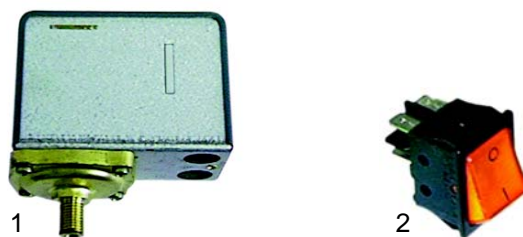

☎ +48 56 657 00 66

📘 fb.com/gastroparts.global

GASTROPARTS.COM

Solenoid valves

Scem/Parker

Item	Order	Description
1	370057	cpl., 3 ways, 230V AC
2	370062	Solenoid square base
3	370206	cpl., 1/8", 2 ways, 230V AC
4	371029	Magnetic coil, 230V AC

Lucifer

Item	Order	Description
1	370053	cpl., 3 ways, 230V AC
2	370061	Solenoid square base
3	371031	Magnetic coil, 230V AC

ODE

Sirai

Item	Order	Description
1	370203	cpl., 3 ways, 230V AC
2	371150	Magnetic coil, 230V AC
3	370168	cpl., 1/8", 2 ways, 230V AC
4	371071	Magnetic coil, 230V AC

Solenoid valve accessories

Item	Order	Description
1	371091	Plug/small
2	371090	Plug/big
3	371095	O-ring/viton
4	371100	O-ring/Silicon

Switches

Item	Order	Description
1	541021	Pressure switch, 3 poles
2	301002	Switches, 2 poles

Item	Order	Description
1	400019	RL30/1E-2C/F, 230V
2	400020	Level probe

Flowmeter

Item	Order	Description
1	400004	Flowmeter, 1/4"
2	400256	Plug
3	400257	Flowmeter turbine
4	400258	Case gasket

Key push buttons