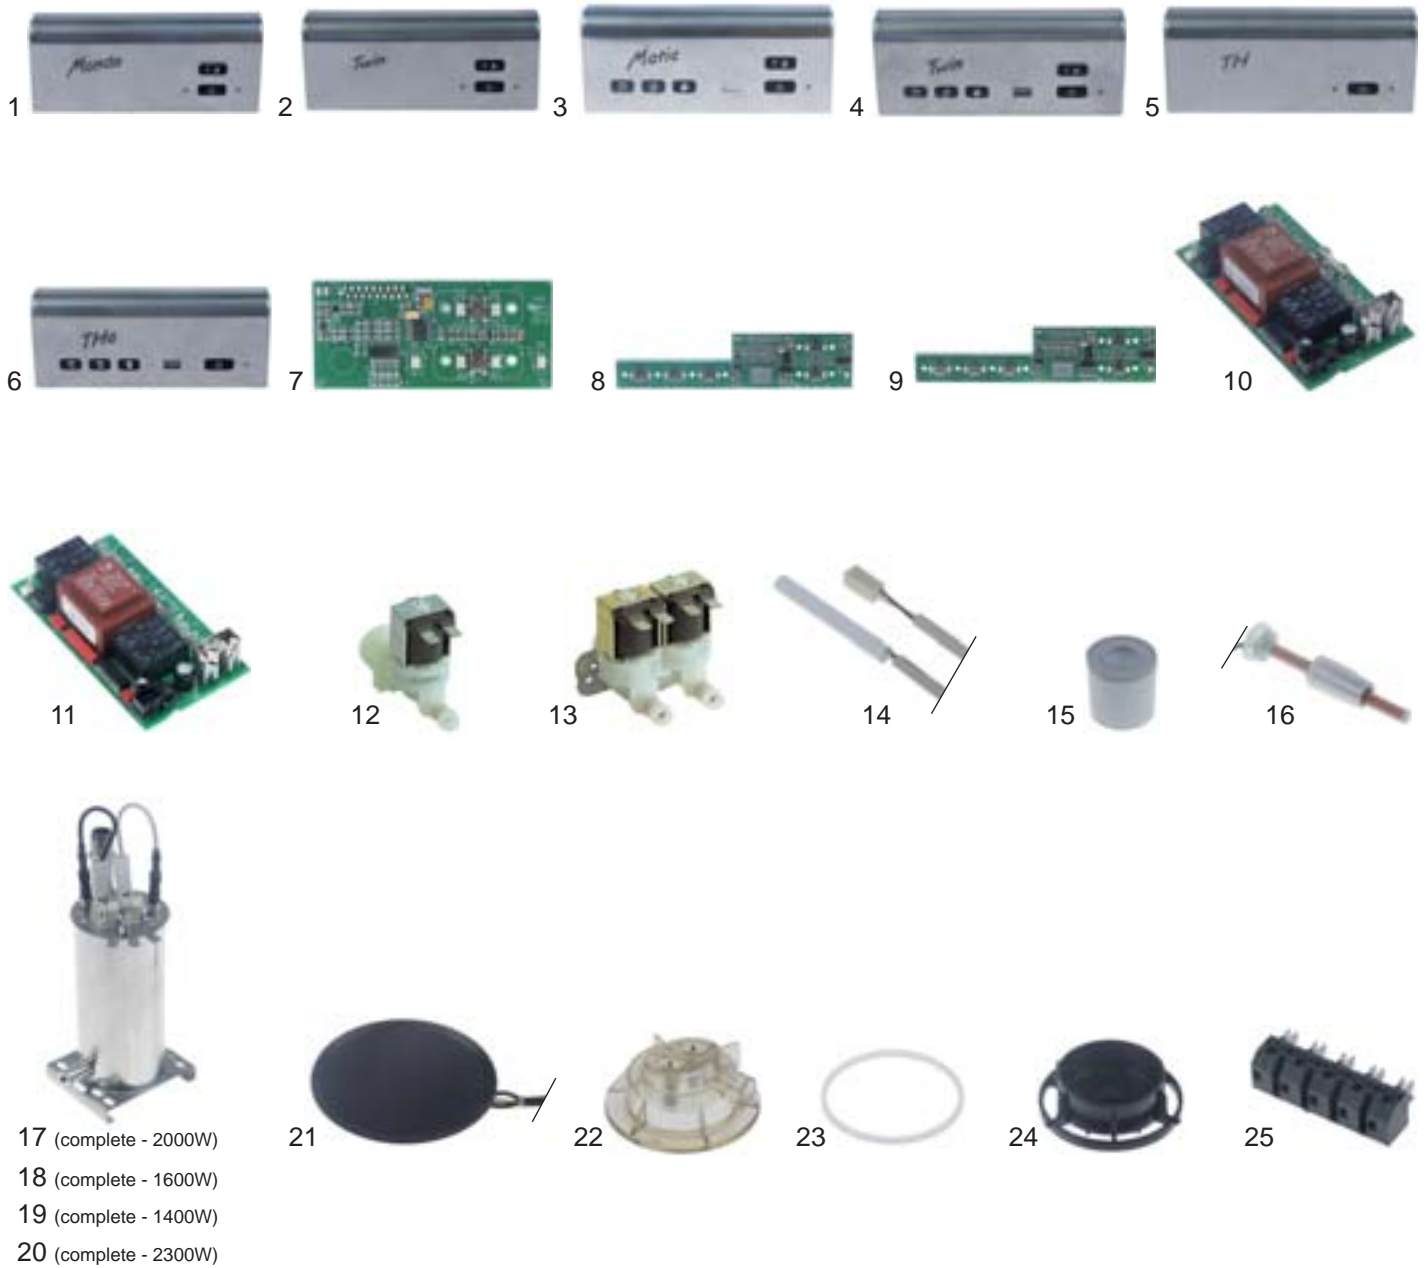

BRAVILOR BONAMAT – COFFEE BREWERS

MONDO/MATIC/TH/THA from 2010

4
COFFEE BREWERS

fig.	1	2	3	4	5	6	7	8	9	10	11	12	13	14	15	16	17	18	19	20	21	22	23	24	25
part no.	525276	525277	525223	525279	525278	525280	402688	402651	402686	402652	402689	370180	370181	347387	525283	347391	417420	417414	417419	417421	417413	525282	525225	525226	551026
Mondo1	x						x			x	x			x	x		x				x	x	x	x	
Mondo2	x						x			x	x			x	x		x				x	x	x	x	
MondoTwin	x	x					x			x	x			x	x		x	x	x		x	x	x	x	x
Matic1			x					x		x	x	x				x	x				x	x	x	x	
Matic2			x					x		x	x	x				x	x				x	x	x	x	
MaticTwin			x	x				x		x	x		x			x	x	x	x		x	x	x	x	x
TH					x		x			x				x	x						x		x	x	x
THA						x			x	x	x	x				x					x		x	x	x