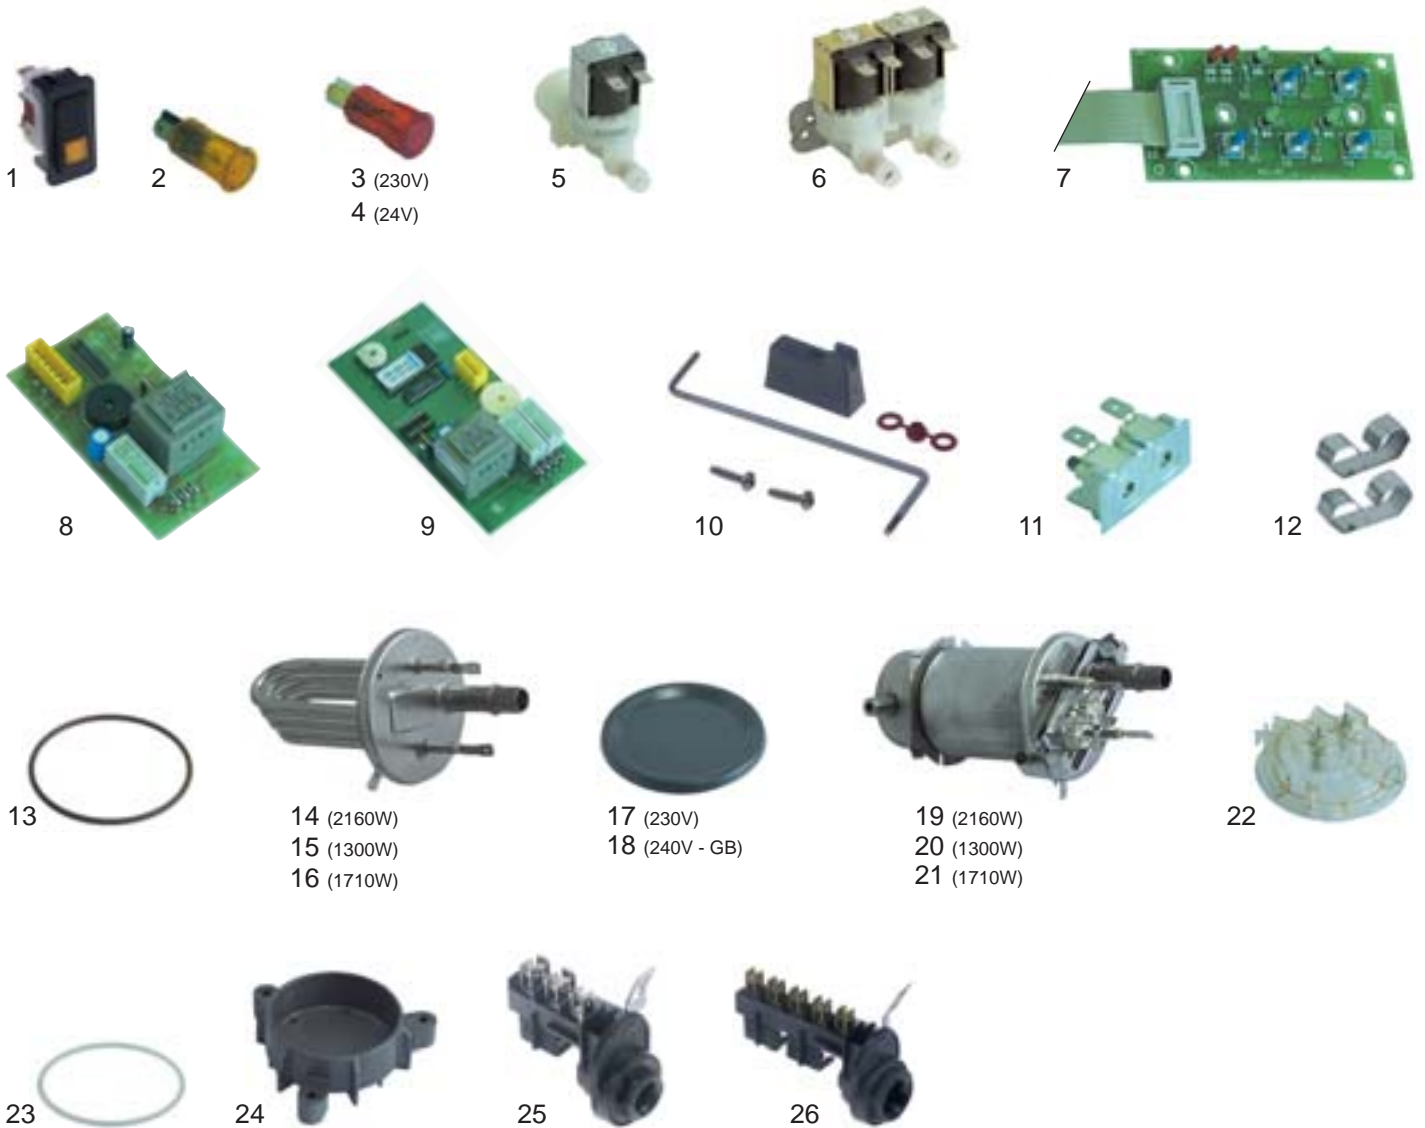

☎ +48 56 657 00 66

📘 fb.com/gastroparts.global

GASTROPARTS.COM

BRAVILOR BONAMAT – COFFEE BREWERS

MONDO/MATIC until 1996

fig.	1	2	3	4	5	6	7	8	9	10	11	12	13	14	15	16	17	18	19	20	21	22	23	24	25	26
part no.	345283	359052	359053	359057	370180	370181	400613	400610	400612	402647	390390	417330	417205	417320	417437	417321	417325	417411	417203	417404	417204	527050	527051	527052	551029	551036
Mondo 1	x	x	x	x				x		x	x	x	x	x			x	x	x			x	x	x	x	
Mondo 2	x	x	x	x				x		x	x	x	x	x			x	x	x			x	x	x	x	
Mondo 3WB	x	x	x	x				x		x	x	x	x	x			x	x	x			x	x	x	x	
Mondo Twin 220V/240V	x	x	x	x				x		x	x	x	x		x	x	x	x		x	x	x	x	x	x	
Matic 2	x				x		x		x		x	x	x	x			x	x	x			x	x	x	x	
Matic 2WB	x				x		x		x		x	x	x	x			x	x	x			x	x	x	x	
Matic 3	x				x		x		x		x	x	x	x			x	x	x			x	x	x	x	
Matic Twin 220V/240V	x					x	x		x		x	x	x		x	x	x	x		x	x	x	x	x	x	
Matic Twin 380V/415V	x					x	x		x		x	x	x	x			x	x	x			x	x	x		x

4 COFFEE BREWERS

NOVO/TH/THA/ISO until 1996

fig.	1	2	3	4	5	6	7	8	9	10	11	12	13	14	15	16	17	18	19	20	21	22	23	24	25	26	27
part no.	345283	369052	369053	369057	370180	400613	400612	402641	402648	347382	402647	390390	417330	417205	417320	417322	417203	417204	417206	417412	417435	527050	527051	527052	525222	525224	551037
Novo								x		x		x	x	x			x	x		x	x		x		x	x	
TH10	x	x	x	x							x	x	x	x	x							x	x	x			x
TH20	x	x	x	x								x	x	x		x			x			x	x	x			x
THA10	x				x	x	x					x	x	x	x							x	x	x			x
THA20	x				x	x	x		x	x		x	x	x		x			x			x	x	x			x
ISO													x	x			x						x		x	x	