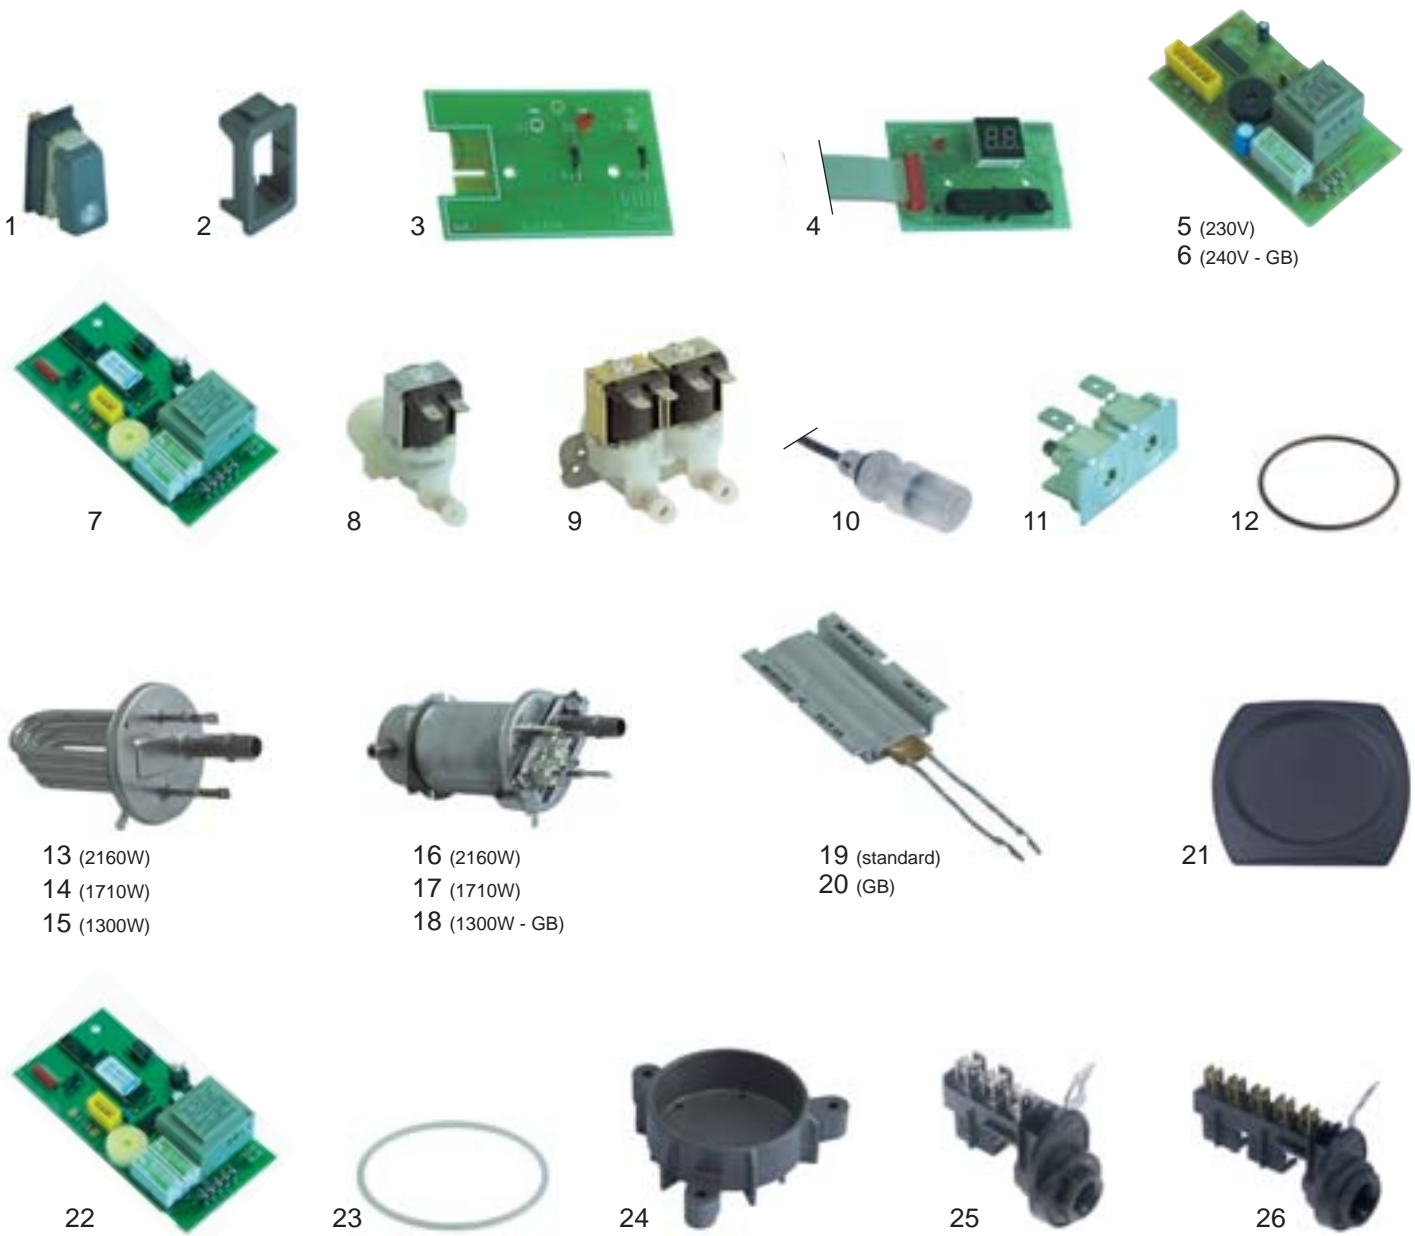

BRAVILOR BONAMAT – COFFEE BREWERS

MONDO/MATIC from 1996 to 2010

fig.	1	2	3	4	5	6	7	8	9	10	11	12	13	14	15	16	17	18	19	20	21	22	23	24	25	26
part no.	345284	345289	400611	400615	400610	402697	400614	370180	370181	347381	390390	417205	417320	417321	417437	417203	417204	417404	417324	417436	417319	527050	527051	527052	551029	551036
Mondo 1	x	x	x		x	x				x	x	x	x			x			x	x	x	x	x	x	x	x
Mondo 2	x	x	x		x	x				x	x	x	x			x			x	x	x	x	x	x	x	x
Mondo 3WB	x	x	x		x	x				x	x	x	x			x			x	x	x	x	x	x	x	x
Mondo Twin 220V/240V	x	x	x		x	x				x	x	x		x	x			x	x	x	x	x	x	x	x	x
Mondo Twin 380V/415V	x	x	x		x	x				x	x	x	x			x			x	x	x	x	x	x	x	x
Matic 2	x	x		x			x	x		x	x	x			x				x	x	x	x	x	x	x	x
Matic 2WB	x	x		x			x	x		x	x	x			x				x	x	x	x	x	x	x	x
Matic 3	x	x		x			x	x		x	x	x			x				x	x	x	x	x	x	x	x
Matic 3WB	x	x		x			x	x		x	x	x			x				x	x	x	x	x	x	x	x
Matic Twin 220V/240V	x	x		x			x		x		x		x	x					x	x	x	x	x	x	x	x
Matic Twin 380V/415V	x	x		x			x		x		x	x	x		x				x	x	x	x	x	x		x