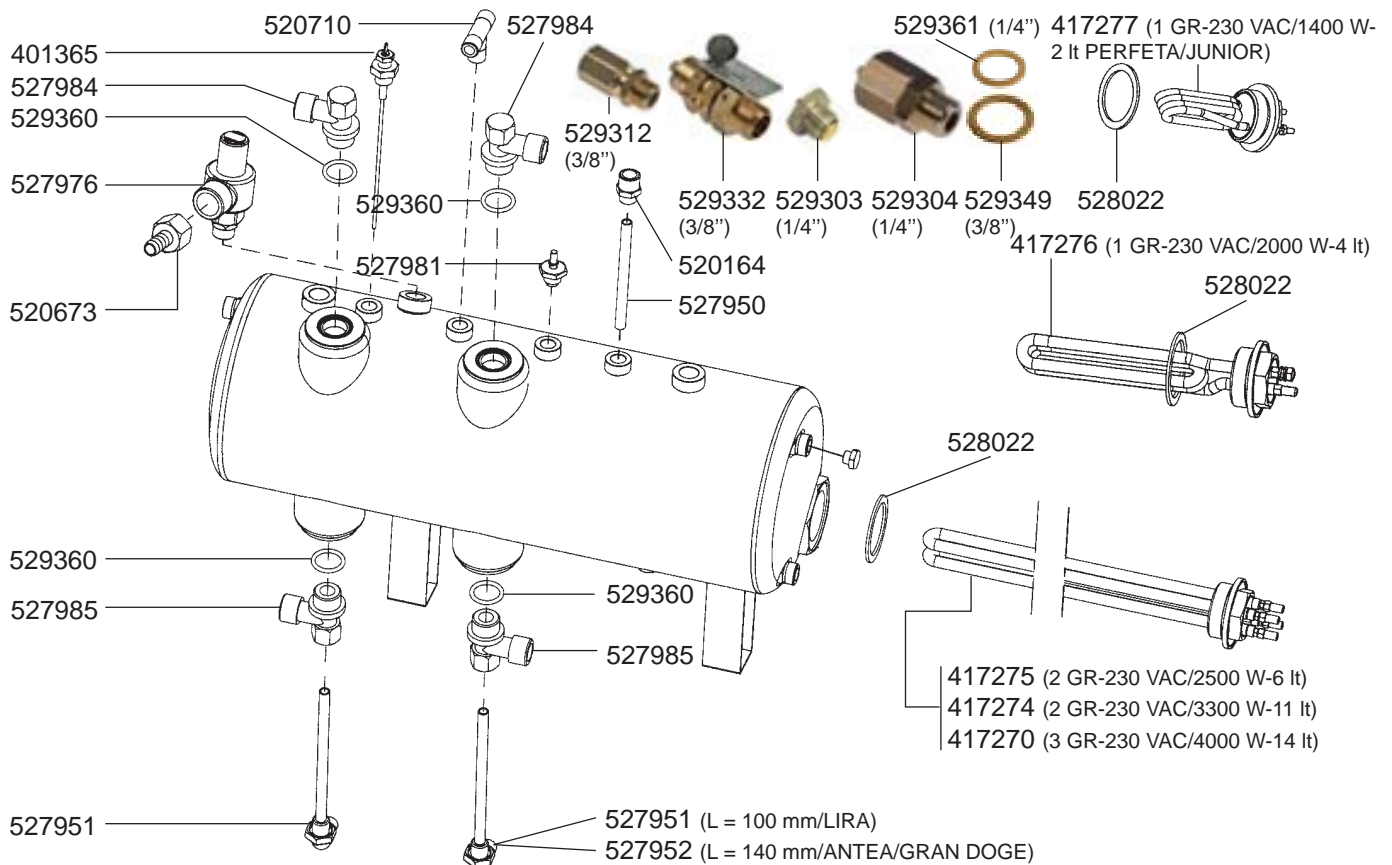

VALVES

LEVEL INDICATOR/MANOMETERS/DRIP TRAY

BOILER LIRA/CLASSICA/MONZA/IMOLA/MARANELLO/DE LUX VARIOUS

BOILER LIRA 6-11-14lt/ANTEA/GRAN DOGE VARIOUS

BOILER LIRA 2-3-4GR VARIOUS

ELECTRONIC LIRA 2/3/4 GR

402257