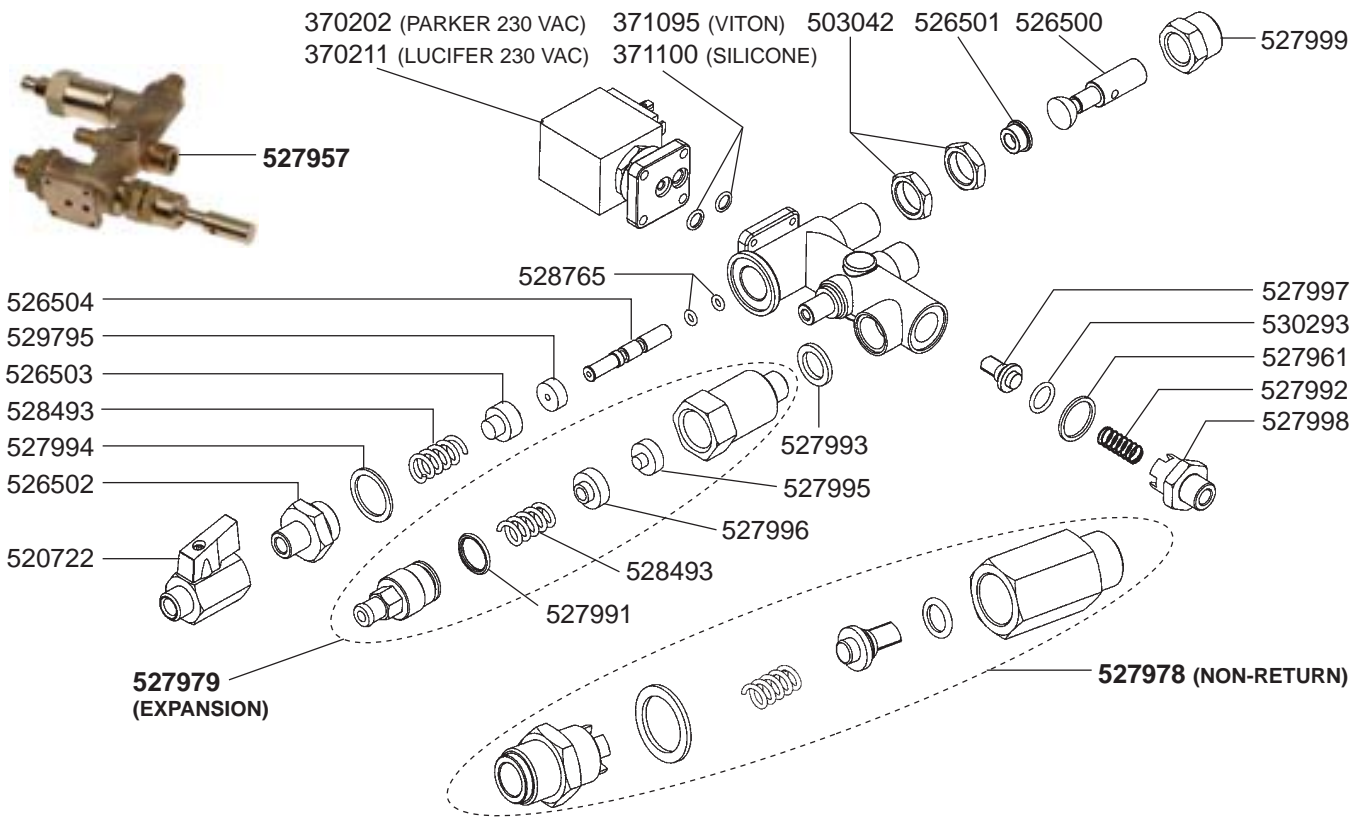

VALVES

LEVEL INDICATOR/MANOMETERS/DRIP TRAY