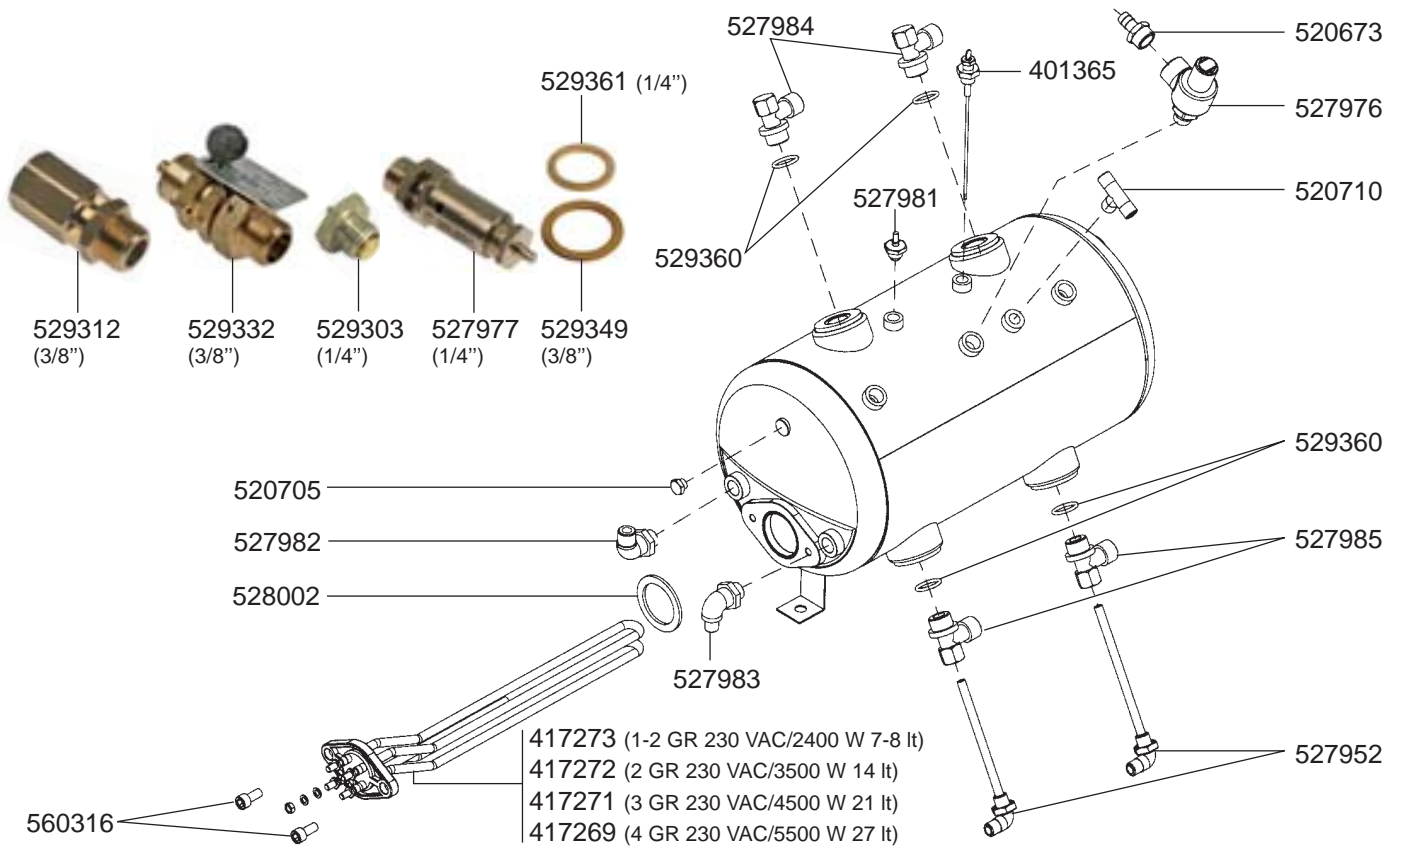

VALVES

LEVEL INDICATOR/MANOMETERS/DRIP TRAY

BOILER LIRA/CLASSICA/MONZA/IMOLA/MARANELLO/DE LUX VARIOUS

BOILER LIRA 6-11-14lt/ANTEA/GRAN DOGE VARIOUS

BOILER LIRA 2-3-4GR VARIOUS

ELECTRONIC LIRA 2/3/4 GR

402257