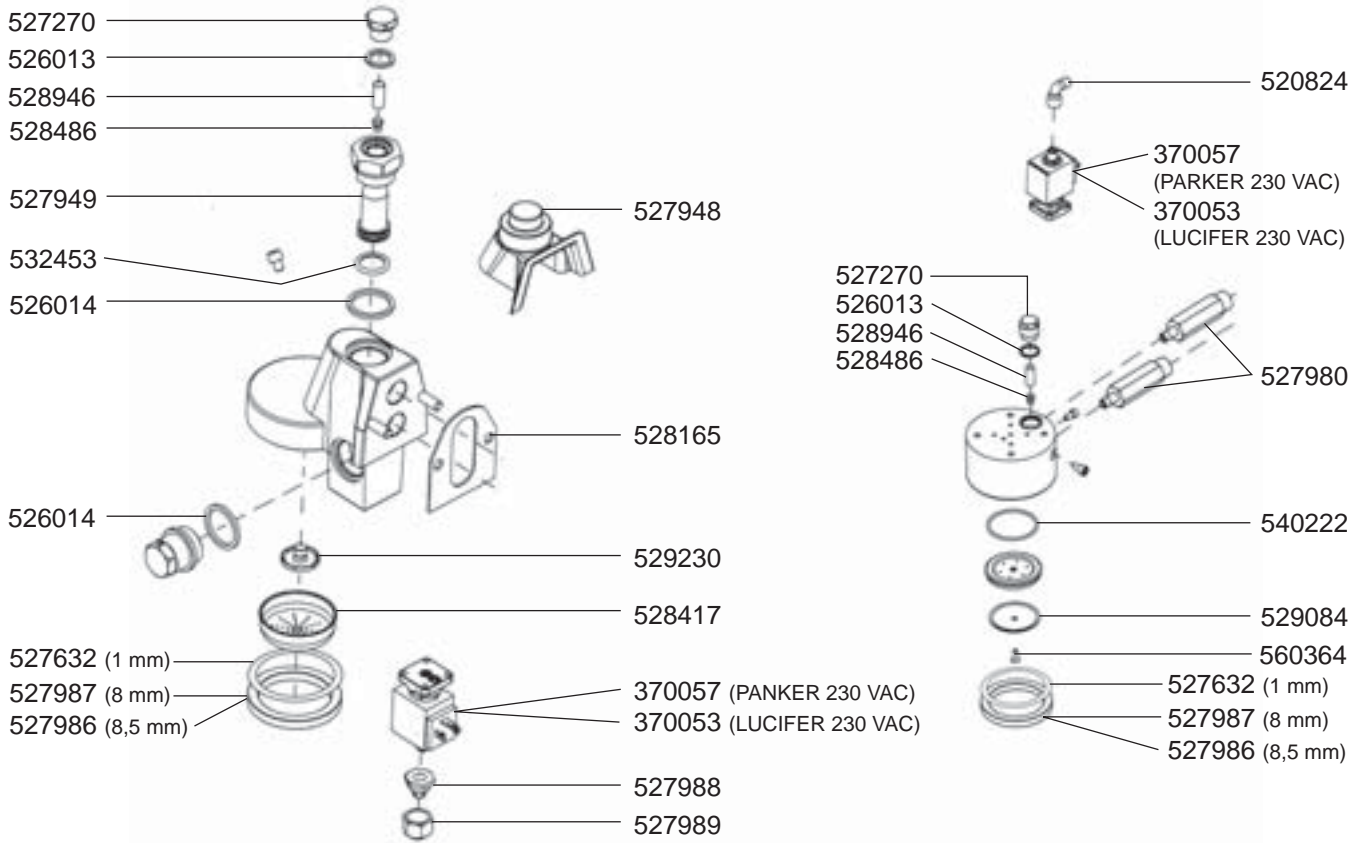

SOLENOID GROUPS