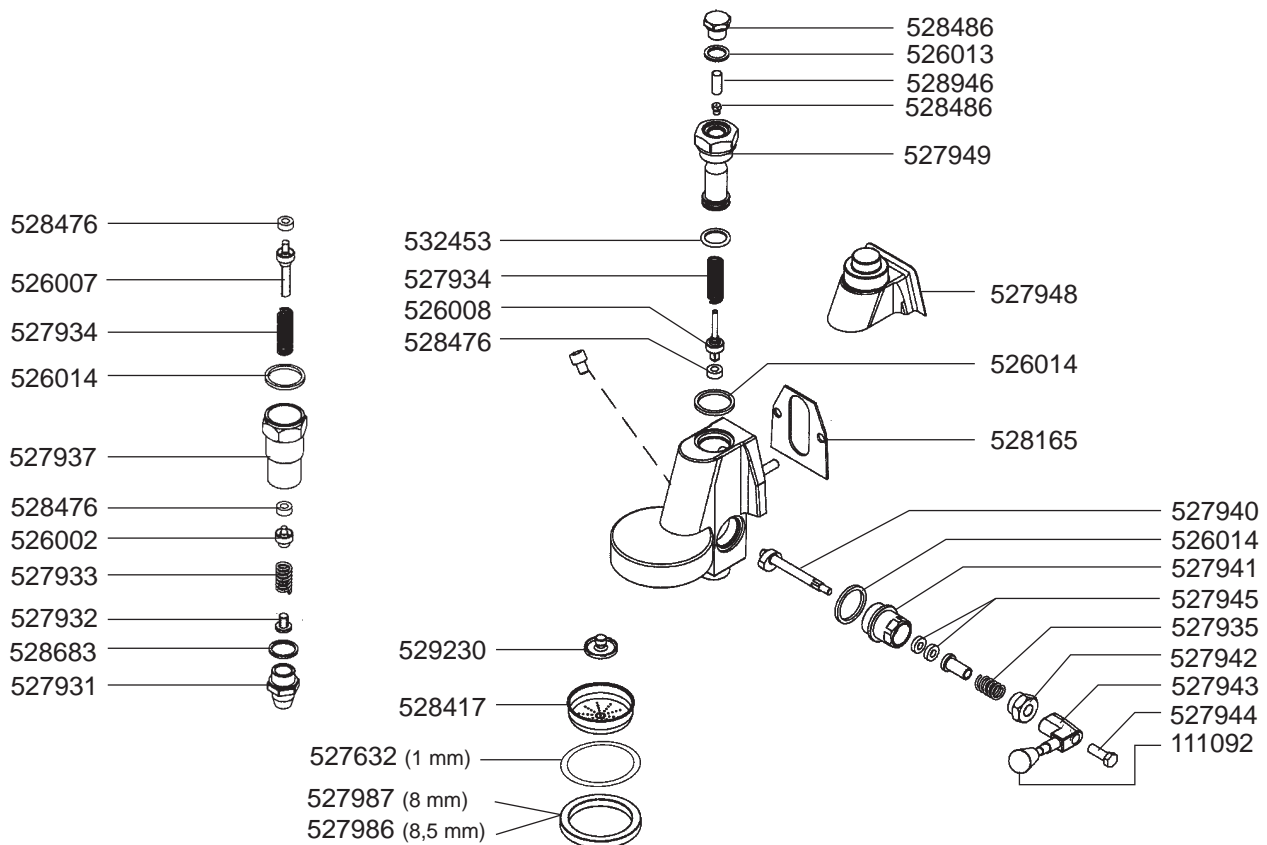

MANUAL GROUP