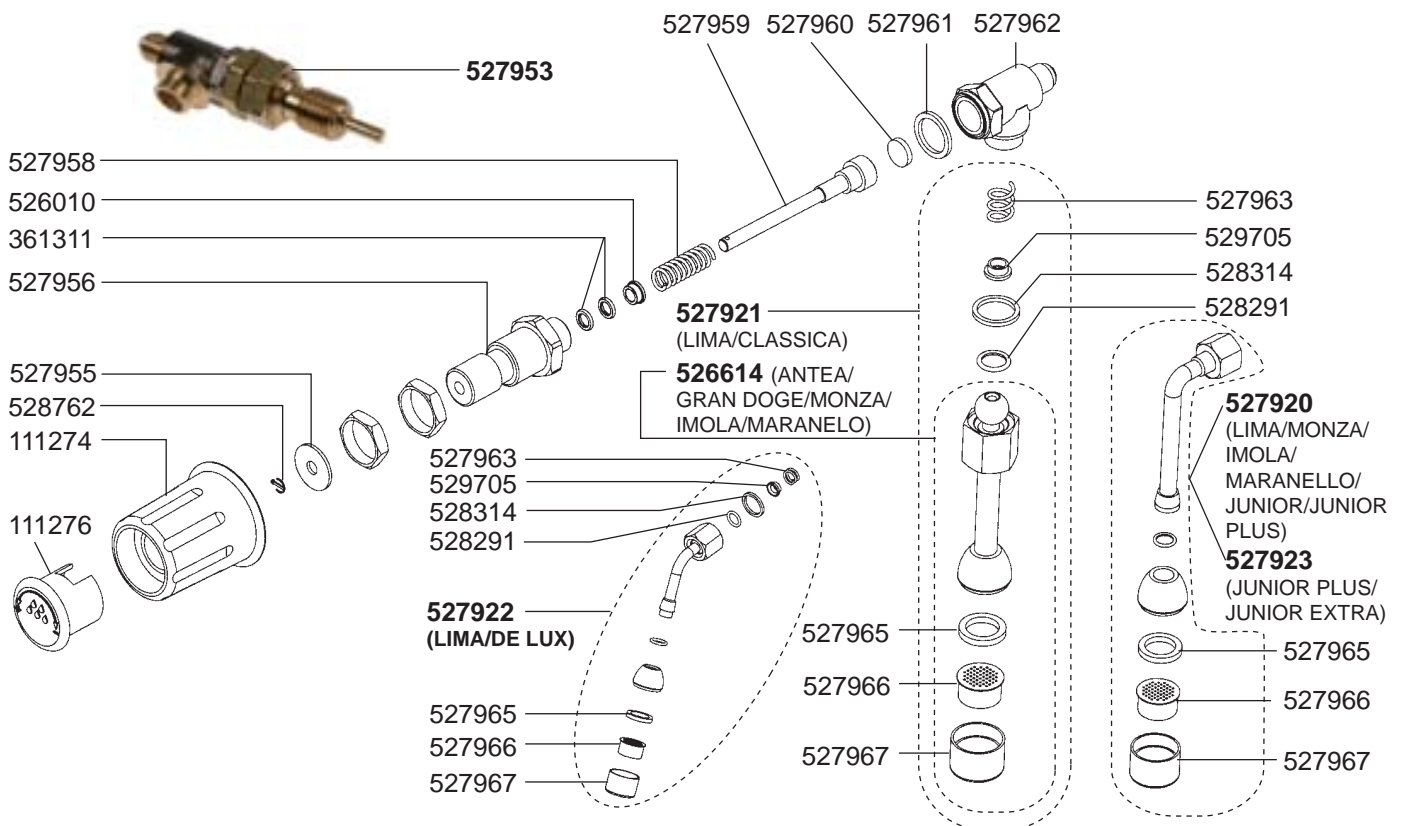

📘 fb.com/gastroparts.global

GASTROPARTS.COM

SOLENOID GROUPS

MANUAL GROUP

FILTER HOLDERS

STEAM TAP LIMA/MONZA/IMOLA/MARANELLO/DE LUX/CLASSICA/ANTEA/
GRAN DOGE/PERFETTA/JUNIOR

STEAM TAP MONZA/IMOLA/MARANELLO

WATER TAP LIMA/MONZA/IMOLA/MARANELLO/DE LUX/CLASSICA/ANTEA/GRAN DOGE/JUNIOR