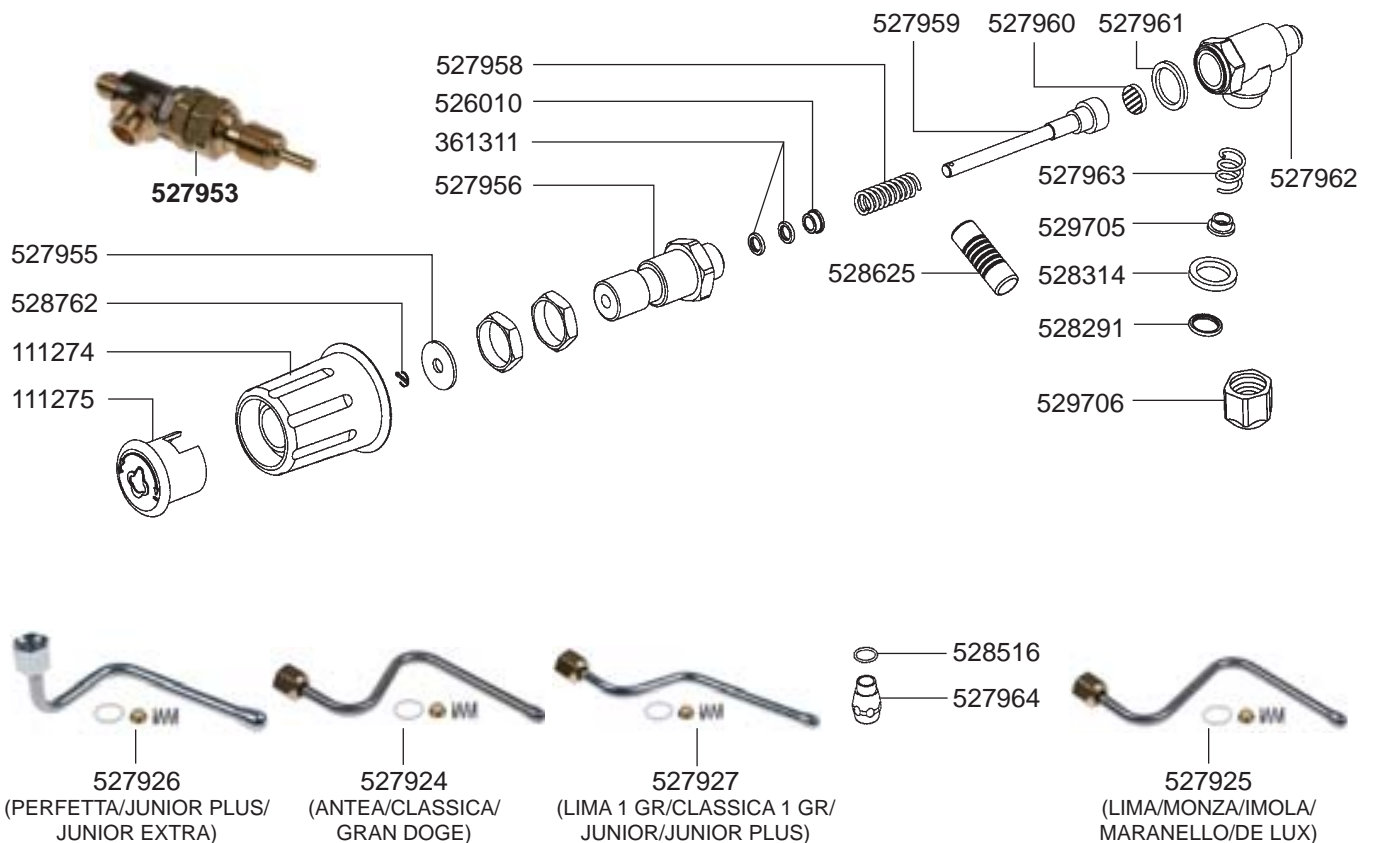

STEAM TAP LIMA/MONZA/IMOLA/MARANELLO/DE LUX/CLASSICA/ANTEA/
GRAN DOGE/PERFETTA/JUNIOR