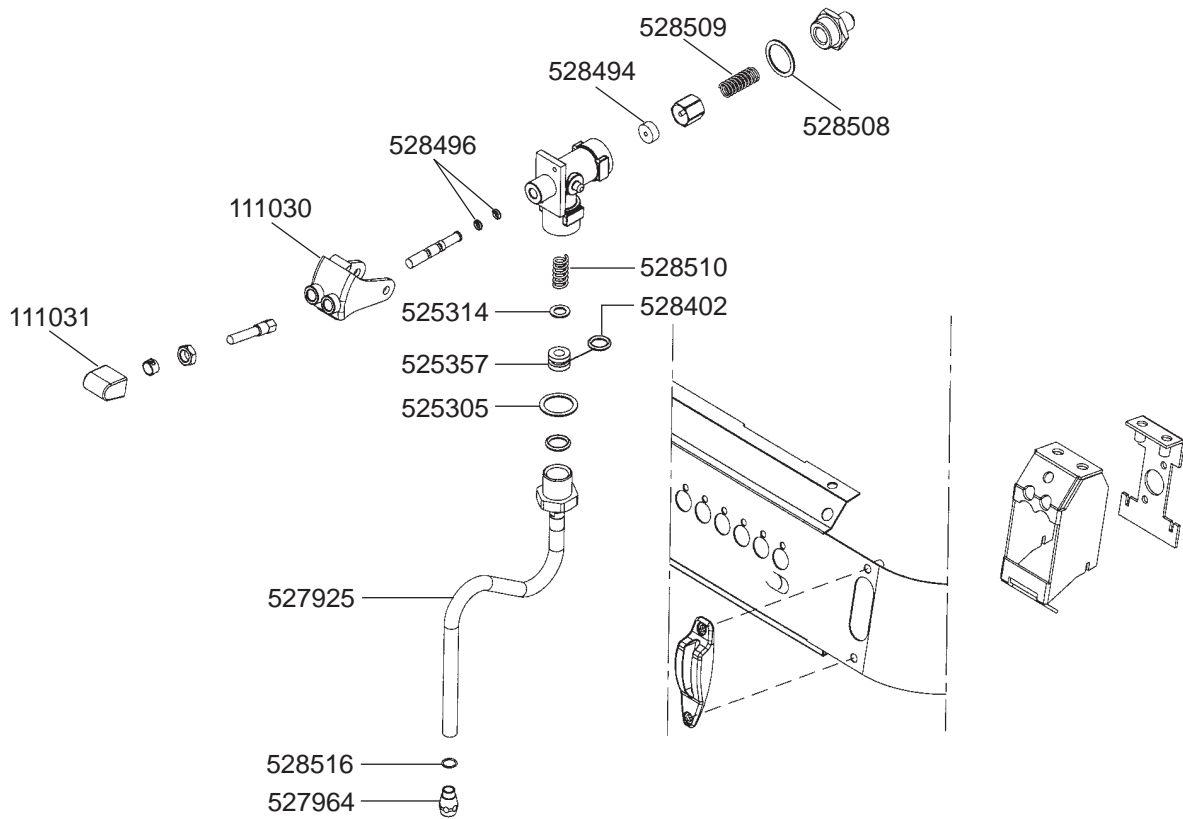

STEAM TAP MONZA/IMOLA/MARANELLO