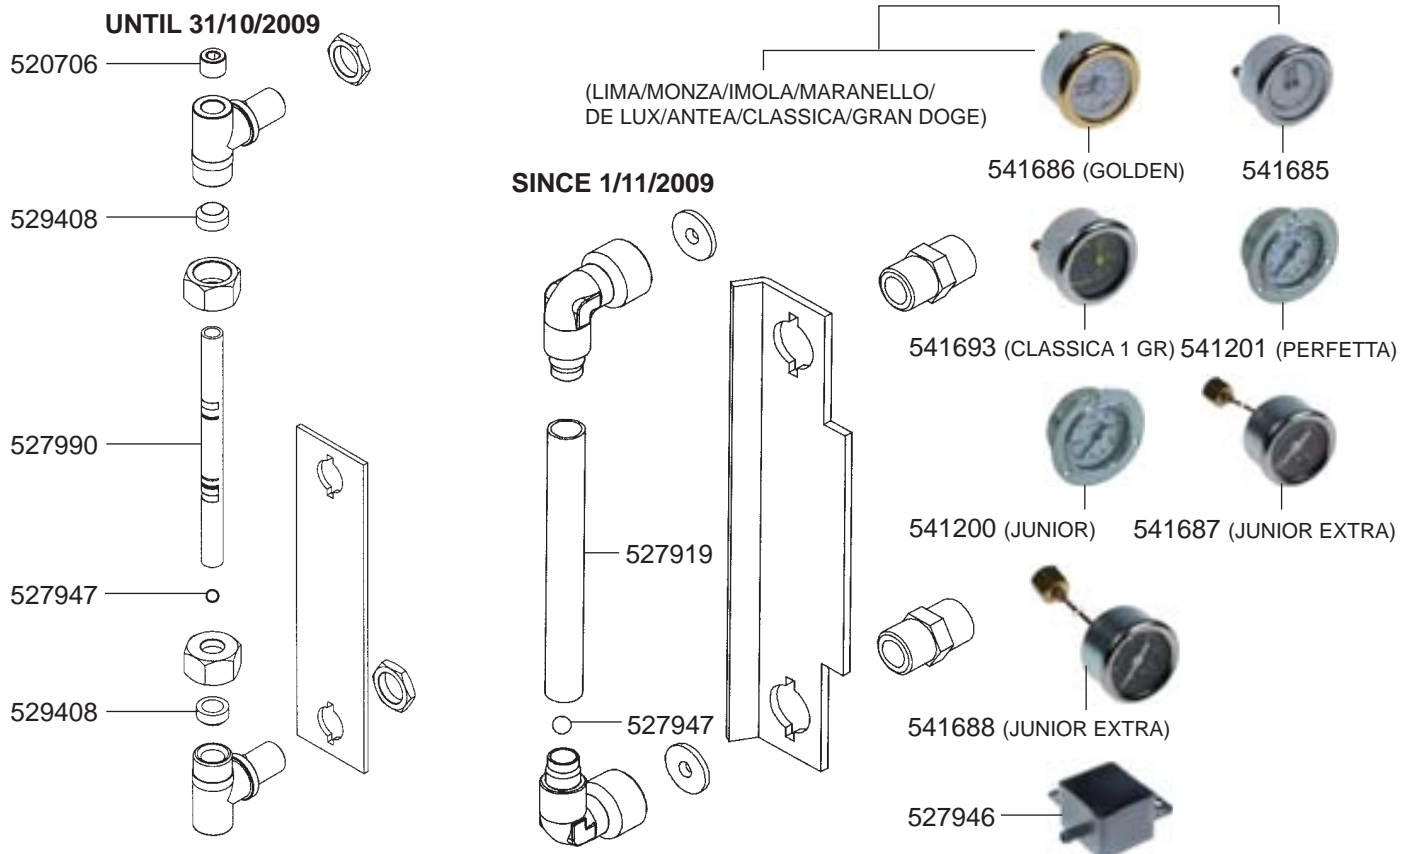

VALVES

LEVEL INDICATOR/MANOMETERS/DRIP TRAY

BOILER LIRA/CLASSICA/MONZA/IMOLA/MARANELLO/DE LUX VARIOUS

BOILER LIRA 6-11-14lt/ANTEA/GRAN DOGE VARIOUS

BOILER LIRA 2-3-4GR VARIOUS

ELECTRONIC LIRA 2/3/4 GR

402257