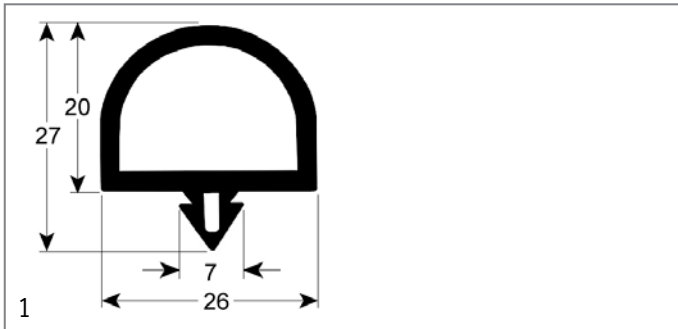

Part No.	902094	Ref. No.	N/A
description	gasket for walk-in fridges profile 9991 Qty 6m black