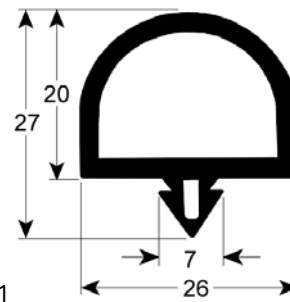

Part No.	901787	Ref. No.	N/A
description	gasket for walk-in fridges profile 9991 Qty 25m black