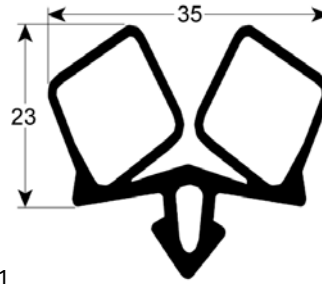

Part No.	902095	Ref. No.	N/A
description	gasket for walk-in fridges profile 9936 Qty 6m black