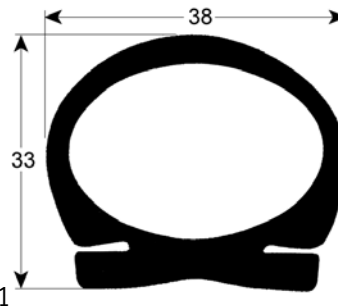

Part No.	902258	Ref. No.	N/A
description	refrigeration gasket profile 9048 Wmm L 2500mm		

screw-in gaskets

profile 9159

Part No.	901119	Ref. No.	C12TU125 C12TU125-18MT
description	refrigeration gasket profile 9159 Qty supplied by meter		

Part No.	902105	Ref. No.	N/A
description	refrigeration gasket profile 9159 Wmm L 21000mm		

Part No.	902104	Ref. No.	N/A
description	refrigeration gasket profile 9159 Wmm L 7000mm		

1 mechanical components, equipment accessories

Part No.	902093	Ref. No.	N/A
description	gasket for walk-in fridges profile 9935 Qty 6m black		

Part No.	901788	Ref. No.	N/A
description	gasket for walk-in fridges profile 9936 Qty 25m black		

Part No.	902095	Ref. No.	N/A
description	gasket for walk-in fridges profile 9936 Qty 6m black		

Part No.	901121	Ref. No.	C12TU211
description	gasket for walk-in fridges profile 9937 Qty 6m black		

Part No.	901118	Ref. No.	N/A
description	gasket for walk-in fridges profile 9983 Qty supplied by meter black		