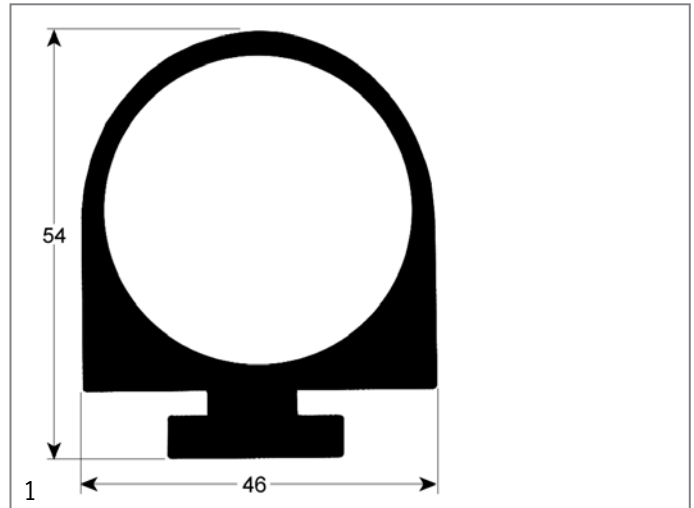

Part No.	901116	Ref. No.	C12TU185
description	gasket for walk-in fridges profile 9993 Qty supplied by meter black