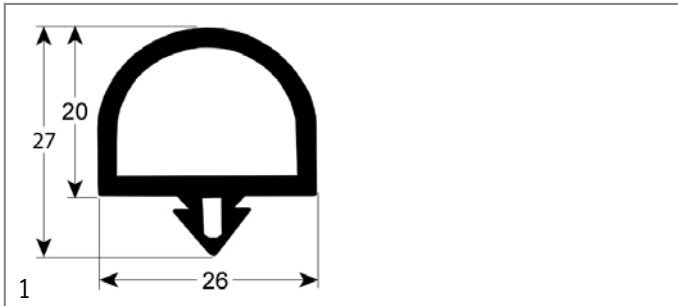

Part No.	901114	Ref. No.	N/A
description	gasket for walk-in fridges profile 9991 Qty supplied by meter black