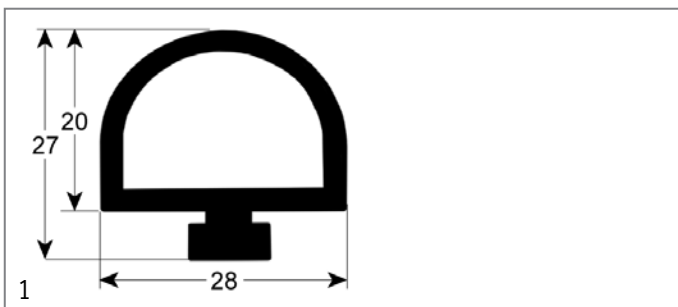

Part No.	901115	Ref. No.	N/A
description	gasket for walk-in fridges profile 9992 Qty supplied by meter grey