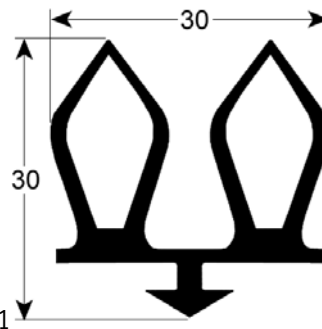

Part No.	902258	Ref. No.	N/A
description	refrigeration gasket profile 9048 Wmm L 2500mm		

screw-in gaskets

profile 9159

Part No.	901119	Ref. No.	C12TU125 C12TU125-18MT
description	refrigeration gasket profile 9159 Qty supplied by meter		

Part No.	902105	Ref. No.	N/A
description	refrigeration gasket profile 9159 Wmm L 21000mm		

Part No.	902104	Ref. No.	N/A
description	refrigeration gasket profile 9159 Wmm L 7000mm		

1 mechanical components, equipment accessories

gaskets for walk-in fridges

Part No.	901519	Ref. No.	N/A
description	gasket for walk-in fridges profile 9904 Qty supplied by meter black		

Part No.	901786	Ref. No.	N/A
description	gasket for walk-in fridges profile 9935 Qty 25m black		

Part No.	902093	Ref. No.	N/A
description	gasket for walk-in fridges profile 9935 Qty 6m black		

Part No.	901788	Ref. No.	N/A
description	gasket for walk-in fridges profile 9936 Qty 25m black		

Part No.	902095	Ref. No.	N/A
description	gasket for walk-in fridges profile 9936 Qty 6m black		