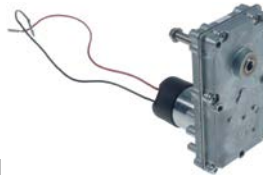

motors

gear motors

for automatic coffee machines

1

Part No.	501379	Ref. No.	18333 18333001 18333002
description	gear motor BCZ type 509 CC 24V 5rpm shaft ø 8.5mm for coffee machine		
For models:	CMA, DPiu-1, Giada-1, Giada-2, Sara-1GR-1, Sara-2GR-2