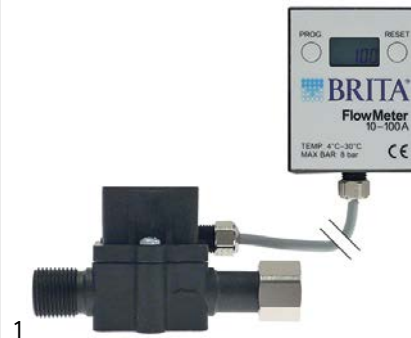

spare parts for 530826	
	Part No. 560479 Ref. No. — adjusting screw conical thread M5 L 25mm
	Part No. 560480 Ref. No. — threaded plate thread M5 L 11mm W 8mm H 4mm
accessories for 530826	
	Part No. 520136 Ref. No. — ion-exchange resin type Dowex HCR-S/S 25l 20.5kg
	Part No. 530179 Ref. No. — filter connection 1/2" ø 59mm L 58mm
	Part No. 530183 Ref. No. — pre-filter connection 1/2" ø 180mm L 180.5mm
	Part No. 530186 Ref. No. — filter ø 58mm L 125mm
	Part No. 530187 Ref. No. — mounting wrench
	Part No. 530238 Ref. No. — regenerant salt type BROXETTEN content 25kg format tablets
	Part No. 530240 Ref. No. — ion-exchange resin PURE type PC002 25l 20.5kg
	Part No. 530273 Ref. No. — ion-exchange resin type Dowex HCR-S/S 6l 5kg
	Part No. 530274 Ref. No. — ion-exchange resin type Dowex HCR-S/S 9l 7.5kg
	Part No. 530417 Ref. No. — connection thread 3/8" total length 43.5mm hose ø 10mm brass
	Part No. 530418 Ref. No. — connection short thread 3/4" total length 54mm hose ø 10mm brass
	Part No. 530419 Ref. No. — connection long thread 3/4" total length 65mm hose ø 10mm brass
	Part No. 530628 Ref. No. — water shock arrestor connection 3/4" - 3/4" operating p. up to 10bar water hammer max. 50bar t.max. 90°C damping range 3-50bar brass

water filters

BRITA

accessories

Part No.	530055	Ref. No.	26039155
description	flow meter with digital display connection 3/8" IT - 3/8" ET total length 81mm flow rate 10-100/h operation p max 8bar water temperature 4-30°C ambient temperature max. 0-60°C cable length 1500mm display 6 digits