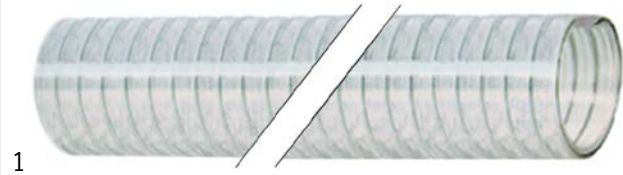

industrial hoses

hoses wire reinforced

Part No.	520036	Ref. No.	15470
description	drain hose ID ø 16mm ED ø 21mm L 30m wire reinforced