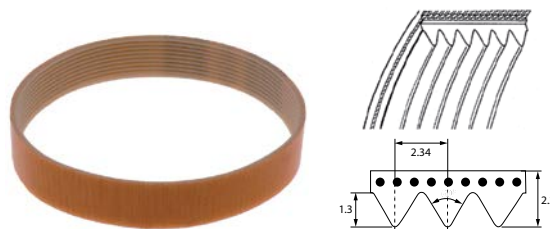

📘 fb.com/gastroparts.global

GASTROPARTS.COM

switches and momentary switches

magnetic switches

ø 7mm

1

Part No.	347818	Ref. No.	RIC-SENMAG-B0711
description	magnetic switch 100V 0.5A P max. 20W probe L 31mm 1NO connection cable length 700mm		

transmission technology and ball bearings

drive belts

poly-v belts

1

Part No.	697636	Ref. No.	RIC-CINGHIA-PP10
description	poly-v belt grooves 7 W 19mm L 610mm profile TB2.34		

control equipment

GENERAL ELECTRIC (AEG)

switches (complete)

1

Part No.	348038	Ref. No.	RIC-PULS-NERO
description	push button mounting measurements ø22mm complete symbol momentary 1NC/1NO		

timers

mechanical timers

1

Part No.	350198 ¹	Ref. No.	RIC-TEMP-700
description	timer G 2-pole operation time 4min impulse mechanical 2NO at 250V 16A permanent position no shaft 3.5x3.5mm shaft L 17mm mounting distance 28mm connection male faston 6.3mm TEMPOMATIC		