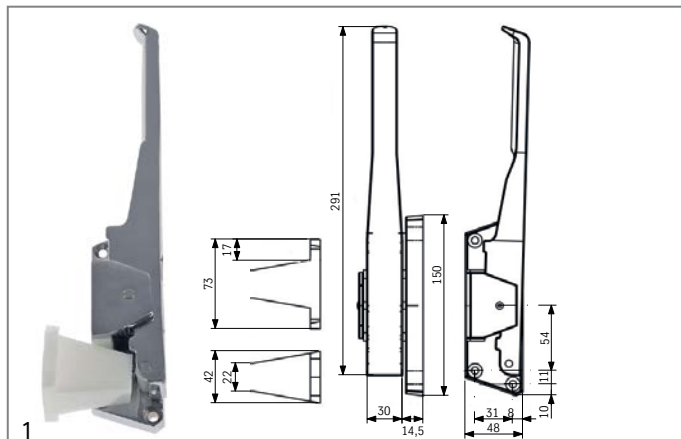

📘 fb.com/gastroparts.global

GASTROPARTS.COM

locks

walk-in fridge catches

MTH

Part No.	694778	Ref. No.	E1510045
description	walk-in fridge catch type 130ZF mounting pos. left door thickness 68-92mm L 150mm external		

Part No.	694777	Ref. No.	E1510041
description	walk-in fridge catch type 130ZF mounting pos. right door thickness 68-92mm L 150mm external		

gaskets

refrigeration gaskets

plug-in gaskets

profile 9048

We offer custom-made gaskets for this profile

Part No.	902258	Ref. No.	N/A
description	refrigeration gasket profile 9048 Wmm L 2500mm		

screw-in gaskets

profile 9159

Part No.	901119	Ref. No.	C12TU125 C12TU125-18MT
description	refrigeration gasket profile 9159 Qty supplied by meter		