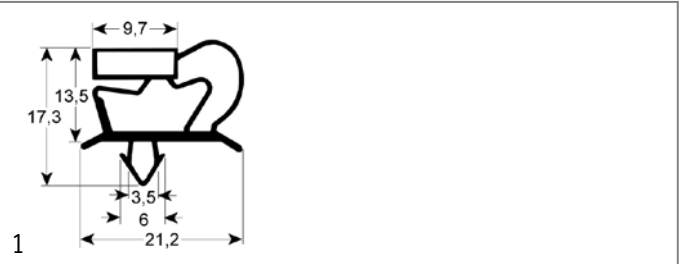

Part No.	694777	Ref. No.	E1510041
description	walk-in fridge catch type 130ZF mounting pos. right door thickness 68-92mm L 150mm external		

gaskets

refrigeration gaskets

plug-in gaskets

profile 9048

We offer custom-made gaskets for this profile

Part No.	902258	Ref. No.	N/A
description	refrigeration gasket profile 9048 Wmm L 2500mm		

screw-in gaskets

profile 9159

Part No.	901119	Ref. No.	C12TU125 C12TU125-18MT
description	refrigeration gasket profile 9159 Qty supplied by meter		