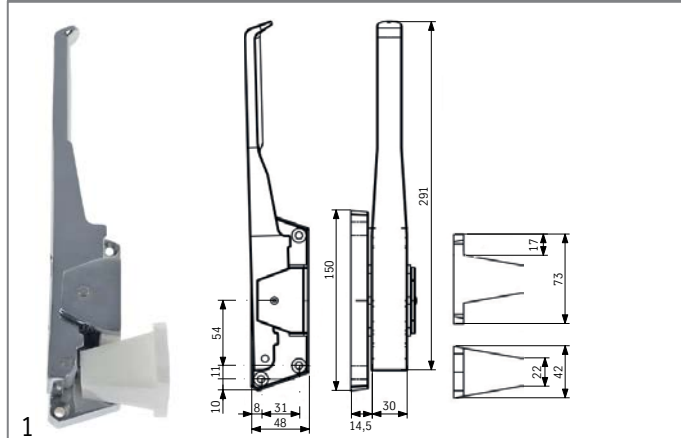

📘 fb.com/gastroparts.global

GASTROPARTS.COM

locks

walk-in fridge catches

MTH

Part No.	694778	Ref. No.	E1510045
description	walk-in fridge catch type 130ZF mounting pos. left door thickness 68-92mm L 150mm external		

Part No.	694777	Ref. No.	E1510041
description	walk-in fridge catch type 130ZF mounting pos. right door thickness 68-92mm L 150mm external		

gaskets

refrigeration gaskets

plug-in gaskets

profile 9048

We offer custom-made gaskets for this profile

Part No.	902258	Ref. No.	N/A
description	refrigeration gasket profile 9048 Wmm L 2500mm		

screw-in gaskets

profile 9159

Part No.	901119	Ref. No.	C12TU125 C12TU125-18MT
description	refrigeration gasket profile 9159 Qty supplied by meter		

Part No.	902105	Ref. No.	N/A
description	refrigeration gasket profile 9159 Wmm L 21000mm		

Part No.	902104	Ref. No.	N/A
description	refrigeration gasket profile 9159 Wmm L 7000mm		

1 mechanical components, equipment accessories