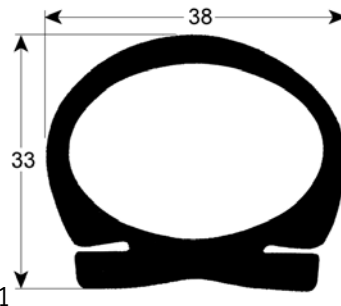

Part No.	902258	Ref. No.	N/A
description	refrigeration gasket profile 9048 Wmm L 2500mm		

screw-in gaskets

profile 9159

Part No.	901119	Ref. No.	C12TU125 C12TU125-18MT
description	refrigeration gasket profile 9159 Qty supplied by meter		

Part No.	902093	Ref. No.	N/A
description	gasket for walk-in fridges profile 9935 Qty 6m black		

Part No.	901788	Ref. No.	N/A
description	gasket for walk-in fridges profile 9936 Qty 25m black		

Part No.	902095	Ref. No.	N/A
description	gasket for walk-in fridges profile 9936 Qty 6m black		

Part No.	901121	Ref. No.	C12TU211
description	gasket for walk-in fridges profile 9937 Qty 6m black		

Part No.	901118	Ref. No.	N/A
description	gasket for walk-in fridges profile 9983 Qty supplied by meter black		