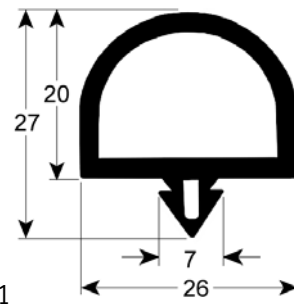

Part No.	901787	Ref. No.	N/A
description	gasket for walk-in fridges profile 9991 Qty 25m black