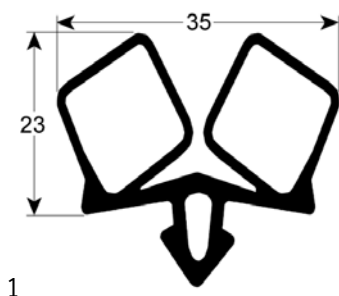

Part No.	901788	Ref. No.	N/A
description	gasket for walk-in fridges profile 9936 Qty 25m black