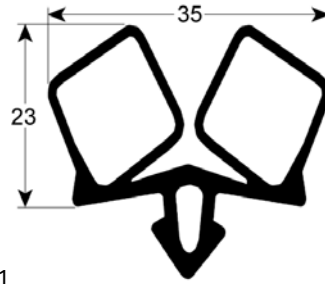

Part No.	902095	Ref. No.	N/A
description	gasket for walk-in fridges profile 9936 Qty 6m black