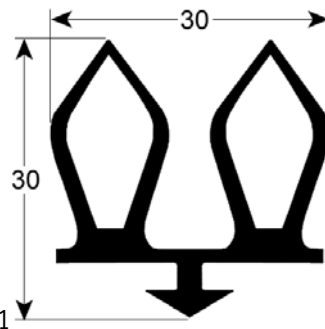

Part No.	901121	Ref. No.	C12TU211
description	gasket for walk-in fridges profile 9937 Qty 6m black