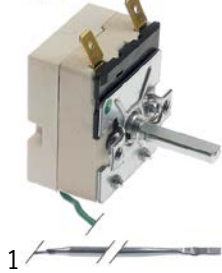

Part No.	376022	Ref. No.	3125046
description	thermostat t.max. 93°C temperature range 28-93°C 1-pole 1NO 16A probe ø 3.1mm probe L 244mm capillary pipe 710mm capillary pipe isolated 650mm gland nut shaft L 23mm shaft position upper rotation 270°		
For models:	GS501, GS502, GS515		

Part No.	390926	Ref. No.	5528271	
description	thermostat t.max. 93°C temperature range 28-93°C 1-pole 1NO/1CO probe ø 3.1mm probe L 245mm capillary pipe 740mm capillary pipe isolated 700mm gland nut shaft ø 6x4.6mm shaft L 26mm shaft position upper rotation 270° kit			
For models:	GS501, GS502, GS515			
spare parts for	390926			
	Part No.	375304	Ref. No.	—
	thermostat t.max. 93°C temperature range 28-93°C 1-pole 1NO 16A probe ø 3.1mm probe L 244mm capillary pipe 710mm capillary pipe isolated 650mm gland nut shaft L 23mm shaft position upper rotation 270°			

Part No.	375949	Ref. No.	3125031
description	thermostat t.max. 93°C temperature range 30-93°C 1-pole probe ø 6mm probe L 95mm capillary pipe 1730mm capillary pipe isolated 600mm gland nut shaft ø 4.5x6mm shaft L 7mm shaft position upper rotation 270°		
For models:	GS24		

Part No.	376015	Ref. No.	3125010
description	thermostat t.max. 95°C temperature range 30-90°C 1-pole 1CO 16A probe ø 6mm probe L 95mm capillary pipe 2380mm capillary pipe isolatedmm gland nut M9x1 shaft ø 6x4.6mm shaft L 10mm shaft position upper rotation 270°		
For models:	GR1410, GR1420, GR1430, GS10, GS22, GS23, GS23H, GS23S, GS24, GS25, GS27, GS32, GS4, GS7, GS9, WKTS		

1 electric components