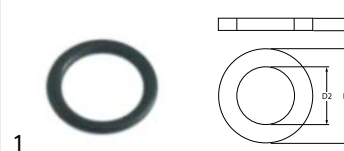

Part No.	528243	Ref. No.	5101278
description	O-ring EPDM thickness 1.78mm ID $\varnothing$ 15.6mm Qty 1 pcs		
For models:	DuoMatik