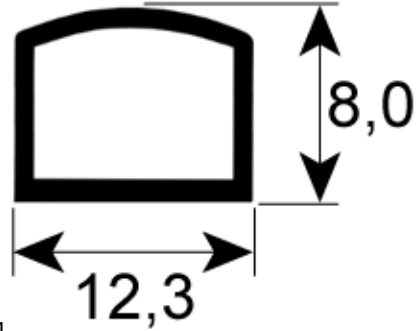

Part No.	519476	Ref. No.	30008733 60002704
description	door seal L 550mm W 445mm silicone long side open		
For models:	GS14, GS14E, GS15, GS15E, GS29, GS29B