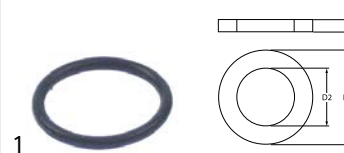

Part No.	532662	Ref. No.	2707048
description	O-ring EPDM thickness 1mm ID $\varnothing$ 8mm Qty 1 pcs		
For models:	GS23S, GS24