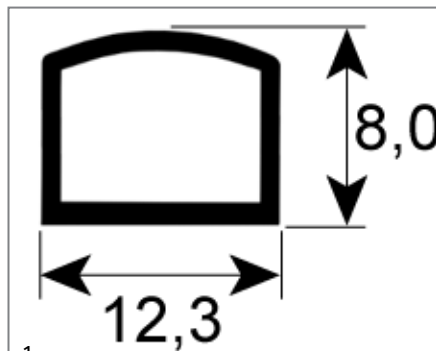

Part No.	519476	Ref. No.	30008733 60002704
description	door seal L 550mm W 445mm silicone long side open		
For models:	GS14, GS14E, GS15, GS15E, GS29, GS29B