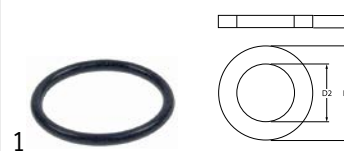

Part No.	696735	Ref. No.	2707054
description	O-ring EPDM thickness 1mm ID $\varnothing$ 10mm Qty 1 pcs		
For models:	GS202, GS215, GS302, GS310, GS315, GS402, MTF, MTR, STR