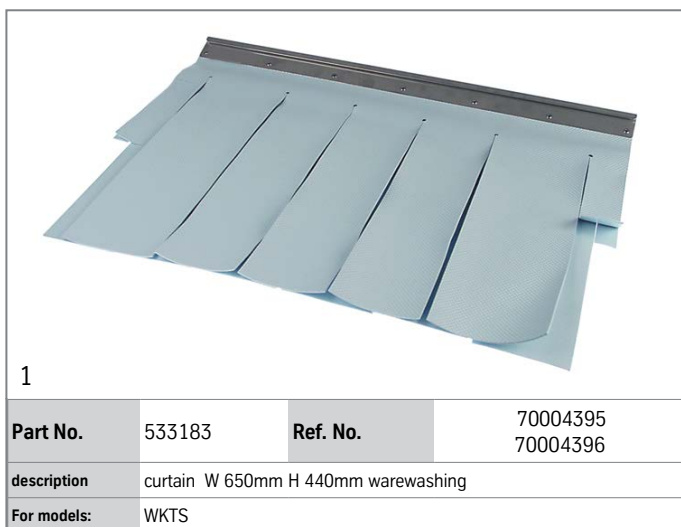

1

washing and rinsing systems