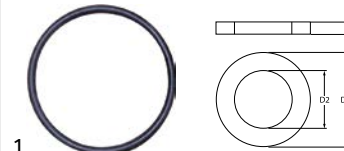

Part No.	532641	Ref. No.	2707006 2707035
description	O-ring EPDM thickness 2.5mm ID $\varnothing$ 42mm Qty 1 pcs		
For models:	GS24