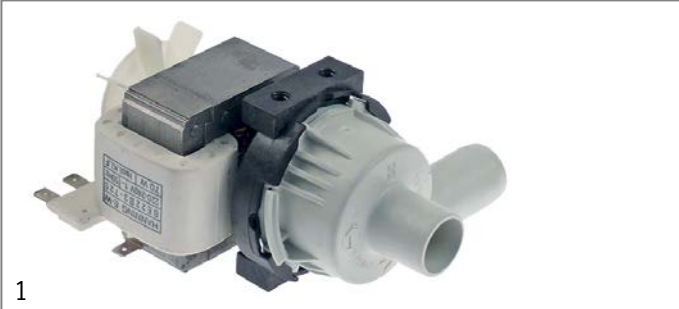

1 electric components

drain pumps

HANNING

<b>Part No.</b>	501466	<b>Ref. No.</b>	3102010 3102050
<b>description</b>	drain pump inlet ø 24mm outlet ø 24mm 230V 70W 50Hz HANNING type BE22B3-725		
<b>For models:</b>	GS14, GS14E, GS15, GS15E, GS23S, GS24, GS25, GS29, GS29B, GS4, GSR36, GSR36E, GSR36E-McDonalds, GSR36-McDonalds		