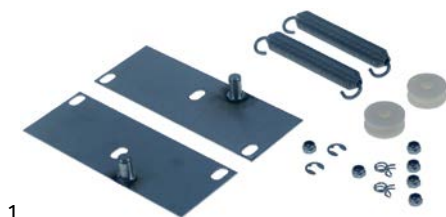

1

Part No.	502165	Ref. No.	5528168
description	repair kit for door mechanism GS24		
For models:	GS24		

1

Part No.	694608	Ref. No.	2019303
description	spigot for door latch L 36mm thread M5		
For models:	GS10, GS10-2, GS12, GS22, GS23, GS25, GS27, GS27B, GS28, GS32, GS34, GS4, GS7, GS8, GS9		

screw connections

1

Part No.	524475	Ref. No.	70005097
description	bolt thread M5 H 15mm WS 3 Qty 1 pcs with internal thread with retaining ring		
For models:	GS302, GS310, GS315, GS501, GS502, GS515, GS640, GS640-McDonalds, GS650, GS650-McDonalds, GS660, MTF, MTR		

1

Part No.	699224	Ref. No.	60004612
description	nut H 8.5mm WS 32 $\varnothing$ 26.2mm		
For models:	GS630-McDonalds, UC-L, UC-L-McDonalds, UC-M, UC-M-McDonalds, UC-S, UC-XL, UC-XL-McDonalds		

curtains

curtains

1

Part No.	533187	Ref. No.	70200336 70200635
description	curtain short warewashing for wash area		
For models:	WKT1000		

1

Part No.	533185	Ref. No.	70200289 70200439
description	curtain W 566mm H 300mm warewashing for outlet		
For models:	WKT1000