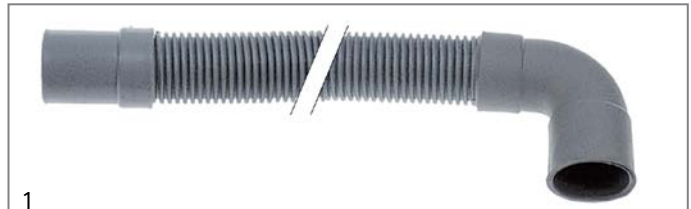

Part No.	502100	Ref. No.	61006446
description	drain hose DN32 L 1500mm straight ø inside 33mm straight ext. ø 39mm elbow ø inside 40mm elbow ext. ø 44mm outer hose ø 38mm		
For models:	GS501, GS502, GS515