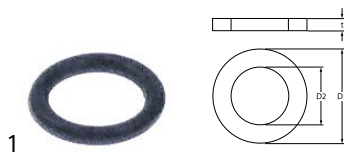

Part No.	511695	Ref. No.	2707070
description	O-ring EPDM thickness 1.2mm ID $\varnothing$ 5mm Qty 1 pcs		
For models:	BAVARIA2000, GS202, GS215, GS302, GS310, GS315, GS402, UC-L, UC-L-McDonalds, UC-M, UC-M-McDonalds, UC-S, UC-XL, UC-XL-Mc-Donalds