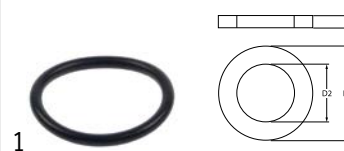

Part No.	502134	Ref. No.	2707062
description	O-ring EPDM thickness 2.5mm ID $\varnothing$ 26mm Qty 1 pcs		
For models:	GR64, GR65, GR66, GR66-1, GS42, GS501, GS502, GS515, GS630-Mc-Donalds, GS640, GS640-McDonalds, GS650, GS650-McDonalds, GS660, GSR36, GSR36E, GSR36E-McDonalds, GSR36-McDonalds, MTF, MTR, STR, WKTS