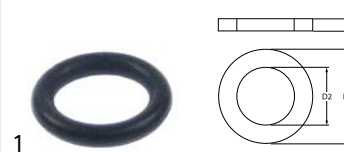

Part No.	532661	Ref. No.	30000723
description	O-ring EPDM thickness 2.5mm ID $\varnothing$ 10mm Qty 1 pcs