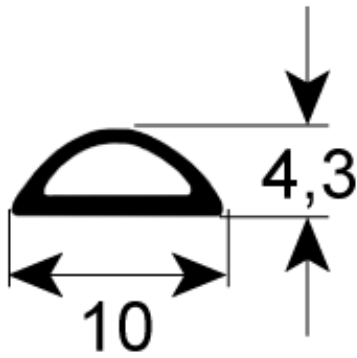

door seals

Part No.	519581	Ref. No.	62001618
description	door seal L 1000mm W 10mm silicone		
For models:	GR62-2, GR62-3, GR64, GR65, GS10-2, GS12, GS14, GS14E, GS15, GS15E, GS24, GS29, GS29B, GS8, GSR36, GSR36E, GSR36E-McDonalds, GSR36-McDonalds, KTS1900, KTS2400